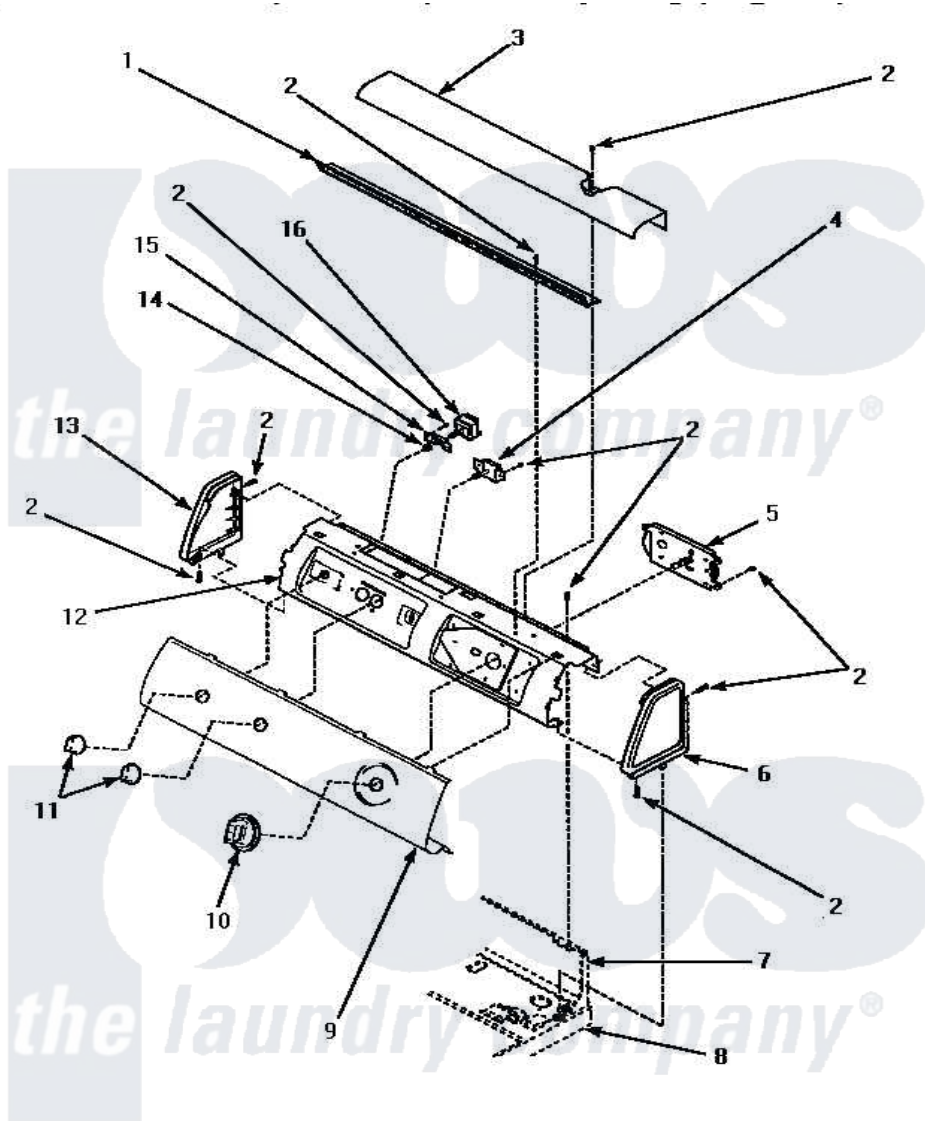

Amana LEM437L (BOM: P1176602W L) 05 - GRAPHIC PANEL, CONTROL HOOD & CONTROLS

GRAPHIC PANEL, CONTROL HOOD AND CONTROLS

Amana [Residential Amana LEM437L \(BOM: P1176602W L\) Dryer Parts](#) Parts Diagram 05 - GRAPHIC PANEL, CONTROL HOOD & CONTROLS
 Click on the part number to view part

| Item | Original Part Number | Replaced By | Status | Part Description |
|------|-----------------------|-------------------------|---------------|---|
| " | NOTE: | | Not Available | FRONT BULKHEAD INCLUDES CYLINDER SEAL, GLIDE BRACKETS, SCREWS, CYLINDER GLIDES AND FELT PADS. |
| 1 | 500305 | | Not Available | DIFFUSER W/OUT HOLE |
| 2 | 501086 | 90767 | | Screw, 8A X 3/8 HeX Washer Head Tapping |
| 3 | 500302 | | Not Available | COVER, TOP |
| 5 | 59419 | 502963 | | Timer, 3 Cycle |
| 6 | 34815 | | Not Available | PANEL, END R.H. (BLK) |
| 7 | Y00000000 | | Not Available | SEE NOTE CONTROL HOOD REAR PANEL |
| 8 | Y00000000 | | Not Available | SEE NOTE CABINET TOP |
| 9 | 501386 | | Not Available | PANEL, GRAPHIC |
| 10 | 500311 | 502220W | | Knob, Timer |
| 11 | 34847 | | | Assembly, Knob-Rotary |

| | | | |
|----|-----------------------|---------------|---------------------------------|
| 12 | 500300 | Not Available | BRACKET,CONTROL SUPPORT-MECH |
| 13 | 34816 | | Panel, End |
| 14 | 57584 | Not Available | NUT |
| 15 | 59704 | | Bracket, Switch Mount |
| 16 | Y61511 | Not Available | SWITCH,FABRIC SELECTOR |