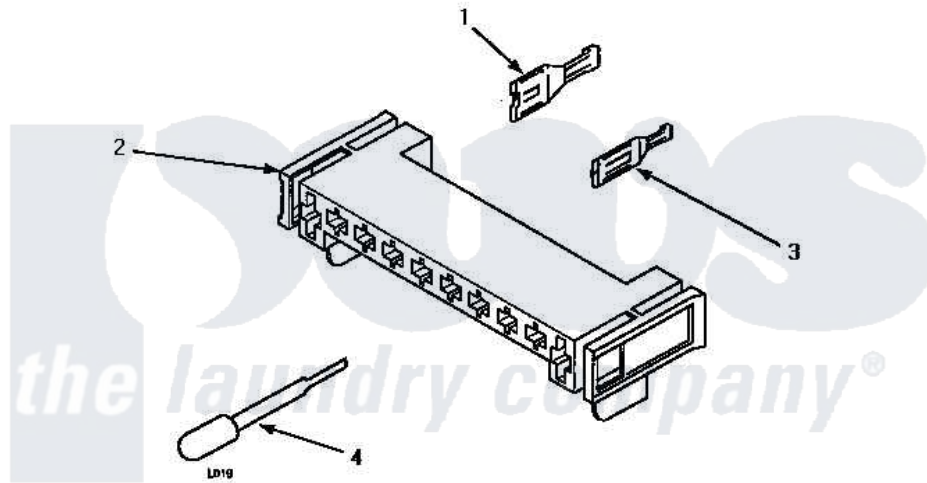

Amana LEM437L (BOM: P1176602W L) 11 - MTR CONN BLOCK/TERM & EXTRACTOR TOOL

MOTOR CONNECTION BLOCK, TERMINALS AND TERMINAL EXTRACTOR TOOLS

Amana [Residential Amana LEM437L \(BOM: P1176602W L\) Dryer Parts](#) Parts Diagram 11 - MTR CONN BLOCK/TERM & EXTRACTOR TOOL

[Click on the part number to view part](#)

Item	Original Part Number	Replaced By	Status	Part Description
1	00255		Not Available	(1/4 INCH-FOR (1) 12 GAUGE WIR
"	Y00256			Spade Terminal Or
2	500338			Housing-10 Position
3	Y00188			Molex Terminal
4	283P4			Terminal Extractor Tool
5	190P4			Terminal Extractor Tool