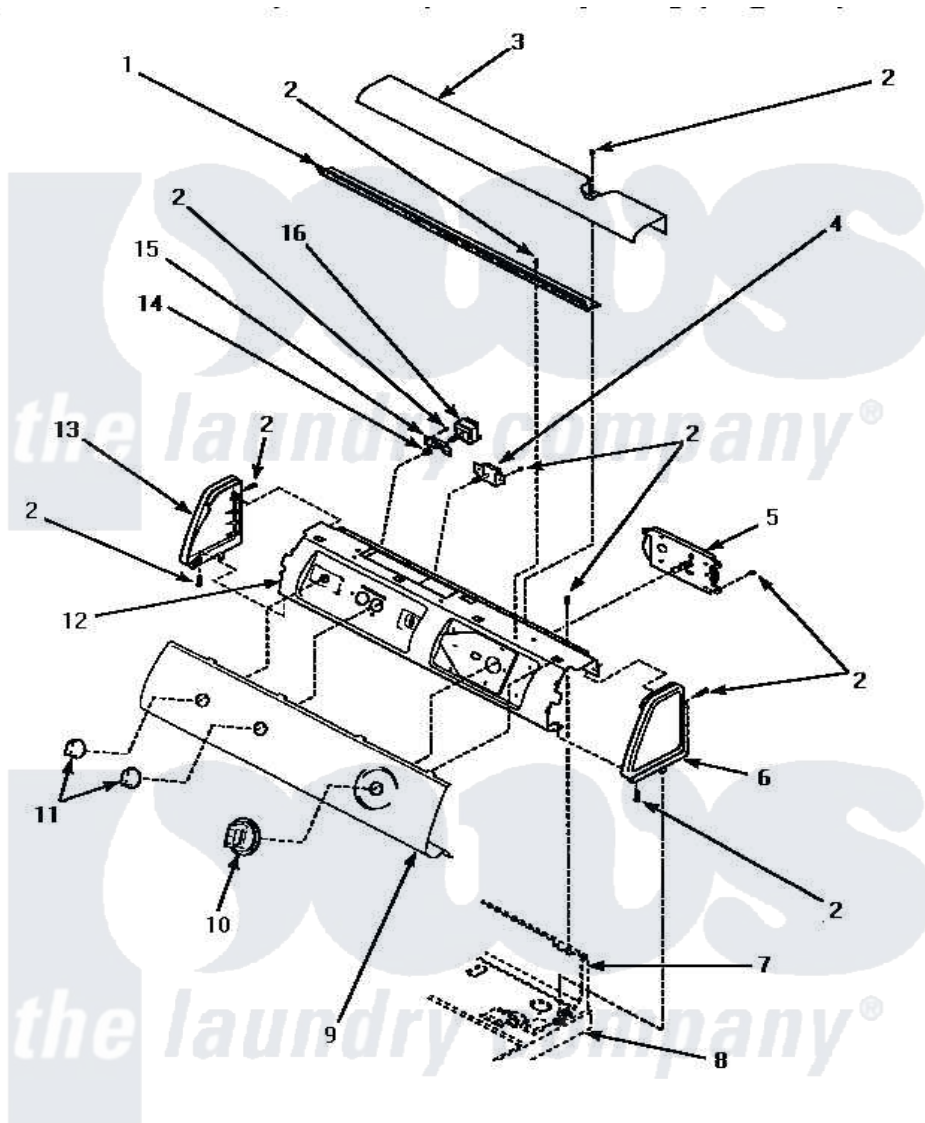

Amana LEM437W (BOM: P1176601W W) 05 - GRAPHIC PANEL, CONTROL HOOD & CONTROLS

GRAPHIC PANEL, CONTROL HOOD AND CONTROLS

Amana [Residential Amana LEM437W \(BOM: P1176601W W\) Dryer Parts](#) Parts Diagram 05 - GRAPHIC PANEL, CONTROL HOOD & CONTROLS
 Click on the part number to view part

Item	Original Part Number	Replaced By	Status	Part Description
"	NOTE:		Not Available	FRONT BULKHEAD INCLUDES CYLINDER SEAL, GLIDE BRACKETS, SCREWS, CYLINDER GLIDES AND FELT PADS.
1	500305		Not Available	DIFFUSER W/OUT HOLE
2	501086	90767		Screw, 8A X 3/8 HeX Washer Head Tapping
3	500302		Not Available	COVER, TOP
5	59419	502963		Timer, 3 Cycle
6	34815		Not Available	PANEL, END R.H. (BLK)
7	Y00000000		Not Available	SEE NOTE CONTROL HOOD REAR PANEL
8	Y00000000		Not Available	SEE NOTE CABINET TOP
9	501386		Not Available	PANEL, GRAPHIC
10	500311	502220W		Knob, Timer
11	34847			Assembly, Knob-Rotary

12	500300	Not Available	BRACKET,CONTROL SUPPORT-MECH
13	34816		Panel, End
14	57584	Not Available	NUT
15	59704		Bracket, Switch Mount
16	Y61511	Not Available	SWITCH,FABRIC SELECTOR