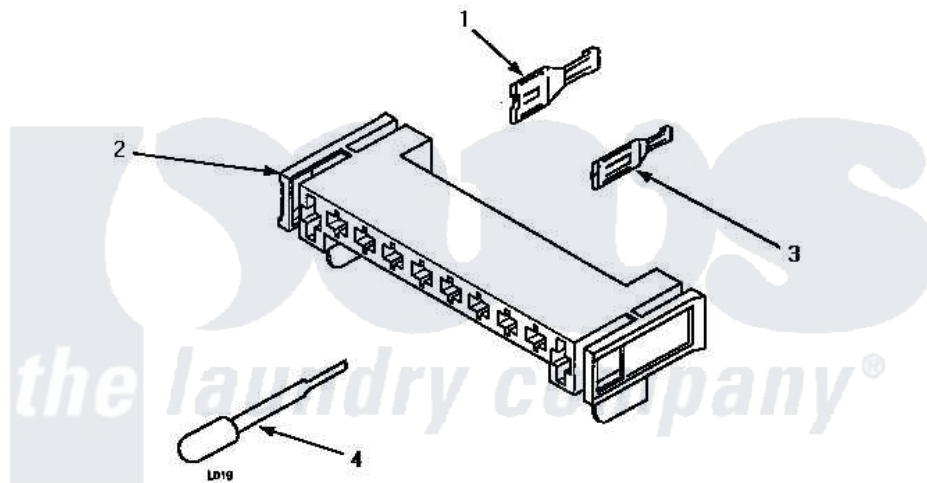

Amana LEM437W (BOM: P1176601W W) 11 - MTR CONN BLOCK/TERM & EXTRACTOR TOOL

MOTOR CONNECTION BLOCK, TERMINALS AND TERMINAL EXTRACTOR TOOLS

Amana [Residential Amana LEM437W \(BOM: P1176601W W\) Dryer Parts](#) Parts Diagram 11 - MTR CONN BLOCK/TERM & EXTRACTOR TOOL

[Click on the part number to view part](#)

Item	Original Part Number	Replaced By	Status	Part Description
1	00255		Not Available	(1/4 INCH-FOR (1) 12 GAUGE WIR
"	Y00256			Spade Terminal Or
2	500338			Housing-10 Position
3	Y00188			Molex Terminal
4	283P4			Terminal Extractor Tool
5	190P4			Terminal Extractor Tool