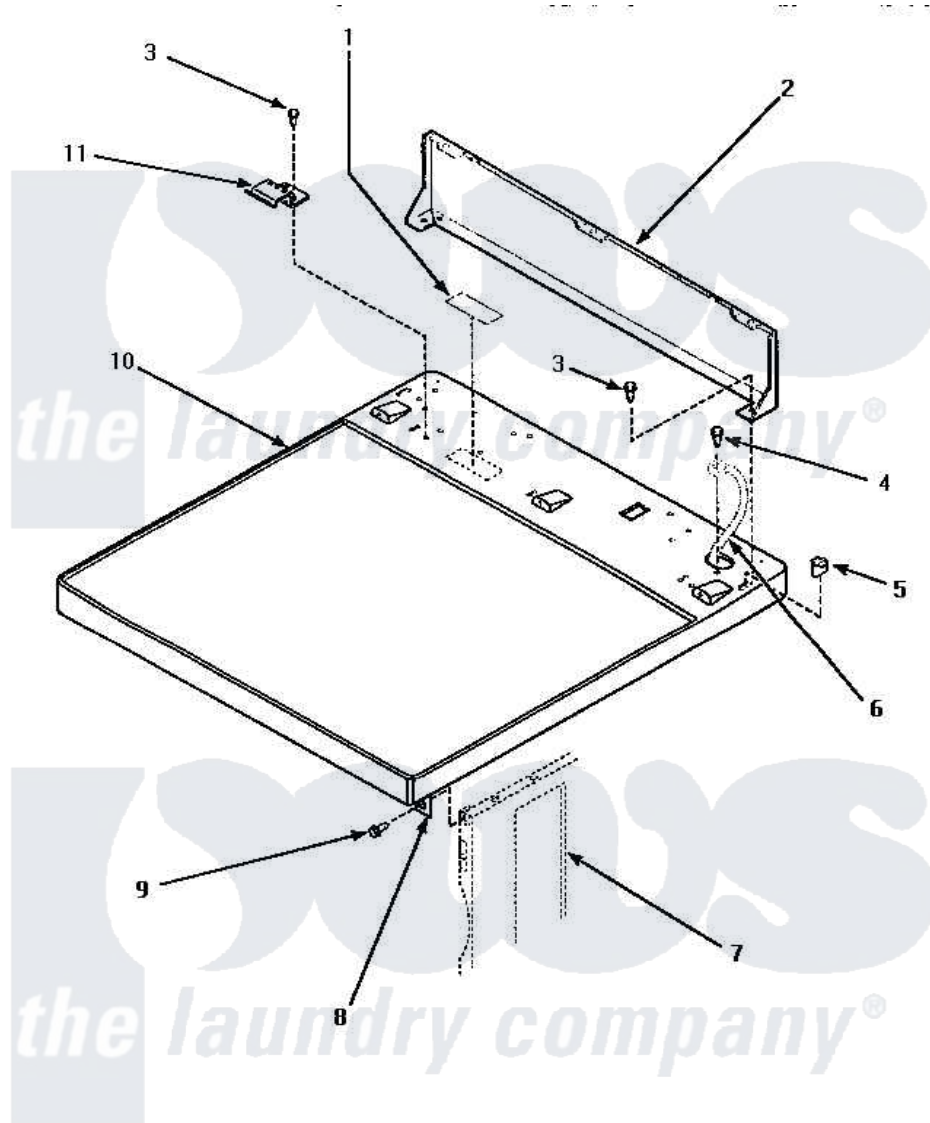

Amana LEM447L (BOM: P1176702W L) 02 - CABINET TOP & CONTROL HOOD REAR PANEL

CABINET TOP AND CONTROL HOOD REAR PANEL

Amana [Residential Amana LEM447L \(BOM: P1176702W L\) Dryer Parts](#) Parts Diagram 02 - CABINET TOP & CONTROL HOOD REAR PANEL

[Click on the part number to view part](#)

Item	Original Part Number	Replaced By	Status	Part Description
1	24903		Not Available	STICKER,DISCONNECT POW
2	500343		Not Available	PANEL,BACK(HOME HOOD)
3	501086	90767		Screw, 8A X 3/8 HeX Washer Head Tapping
4	20530			Screw, 10-24 x 3/8 Hex
5	501242		Not Available	CLIP,TUBULAR INSERT
6	Y00000000		Not Available	SEE NOTE GROUND WIRE FROM REAR BULKHEAD, GREEN
7	Y00000000		Not Available	SEE NOTE CABINET
8	500084	40130801		Bracket, Top Mount
9	33562	27001200		Screw
10	500085WP	37001027		Panel, Top
"	500085LP	510029LP		Kit Top Panel W/Hdw domestic
11	501241	Y503876		Clip, Hold Down