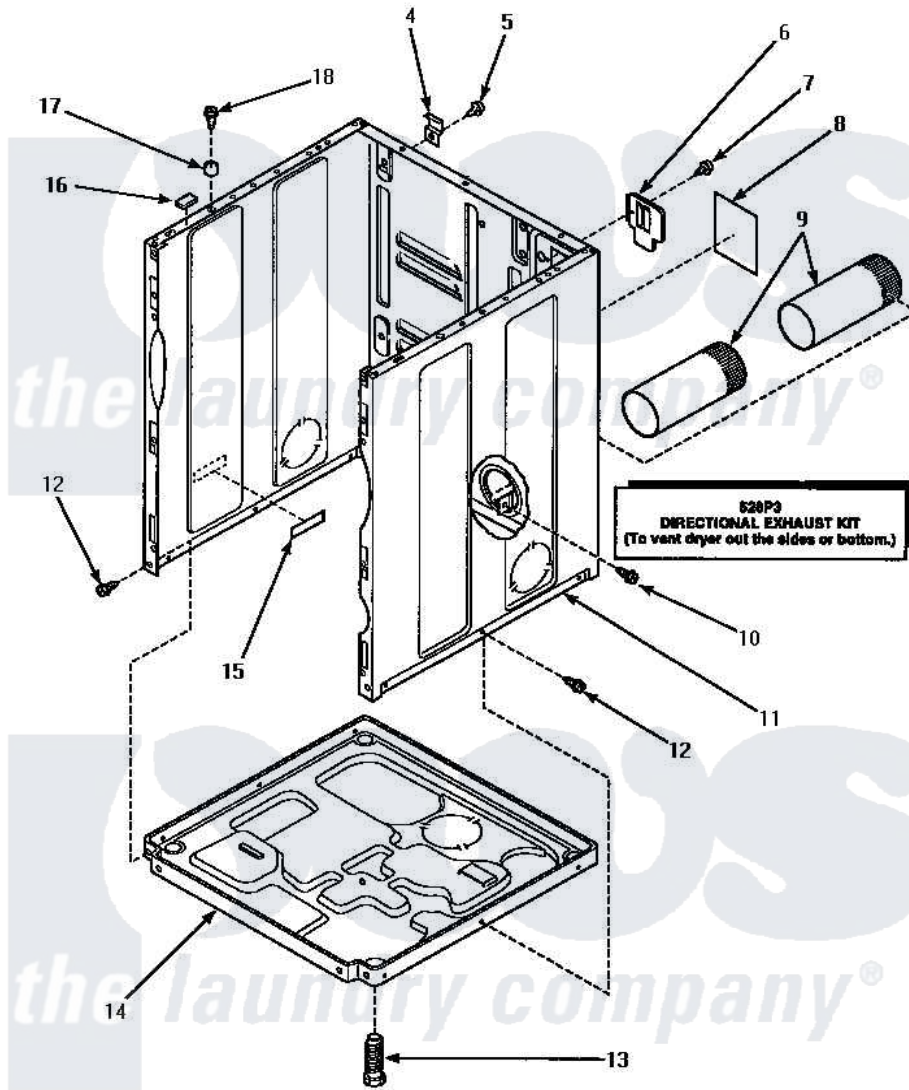

# Amana LEM447L (BOM: P1176702W L) 03 - CABINET, EXHAUST DUCT & BASE

## CABINET, EXHAUST DUCT AND BASE

Amana Residential Amana LEM447L (BOM: P1176702W L) Dryer Parts Parts Diagram 03 - CABINET, EXHAUST DUCT & BASE

Click on the part number to view part

Item	Original Part Number	Replaced By	Status	Part Description
4	<a href="#">500003</a>			Hinge, Top
5	33562	<a href="#">27001200</a>		Screw
6	500114	<a href="#">510903</a>		Plate Access Panel
7	33562	<a href="#">27001200</a>		Screw
8	501289		Not Available	(ELECTRIC MODELS)
9	500064	<a href="#">505518</a>		Duct, Exhaust
10	501668	<a href="#">503688</a>		Screw, 10B-16 X .34 I
11	500001HP		Not Available	ASSY, CABINET
"	500001LP	<a href="#">727P3L</a>		Kit Dryer Panels
"	500001WP	<a href="#">37001284</a>		Cabinet As Pack
12	33562	<a href="#">27001200</a>		Screw
13	<a href="#">Y500101</a>			Leg, Leveling
14	<a href="#">500070</a>			Base, Dryer
15	61294		Not Available	(ELECTRIC MODELS)
16	<a href="#">Y56128</a>			Pad, Bumper