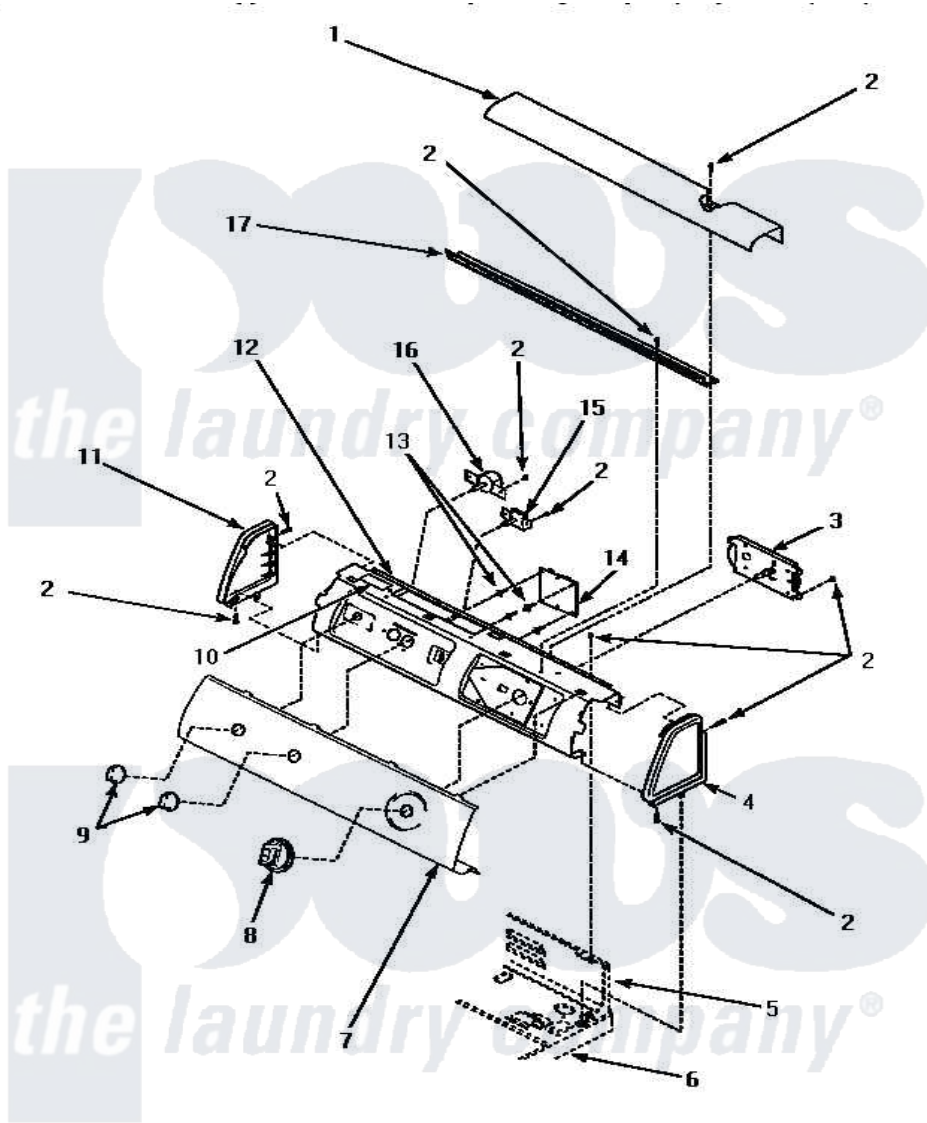

Amana LEM447L (BOM: P1176702W L) 05 - GRAPHIC PANEL, CONTROL HOOD & CONTROLS

GRAPHIC PANEL, CONTROL HOOD AND CONTROLS

Amana Residential Amana LEM447L (BOM: P1176702W L) Dryer Parts Parts Diagram 05 - GRAPHIC PANEL, CONTROL HOOD & CONTROLS
 Click on the part number to view part

Item	Original Part Number	Replaced By	Status	Part Description
"	NOTE:		Not Available	IF DRYER IS INSTALLED IN A MANUFACTURED (MOBILE) HOME, OR IF LOCAL CODES DO NOT PERMIT GROUNDING THROUGH THE NEUTRAL, THIS WIRE WILL NOT BE CONNECTED TO THE DR
1	500302		Not Available	COVER, TOP
2	501086	90767		Screw, 8A X 3/8 HeX Washer Head Tapping
3	59421	502967P		Timer 5 Cycle Package
4	34815		Not Available	PANEL, END R.H. (BLK)
5	Y00000000		Not Available	SEE NOTE CONTROL HOOD REAR PANEL
6	Y00000000		Not Available	SEE NOTE CABINET TOP
7	501402		Not Available	PANEL, GRAPHIC
8	500311	502220W		Knob, Timer

9	34847		Assembly, Knob-Rotary
10	24903	Not Available	STICKER,DISCONNECT POW
11	34816		Panel, End
12	500300	Not Available	BRACKET,CONTROL SUPPORT-MECH
15	500823		Signal, Rotary
16	62173		Switch, Temperature Select
17	500305	Not Available	DIFFUSER W/OUT HOLE