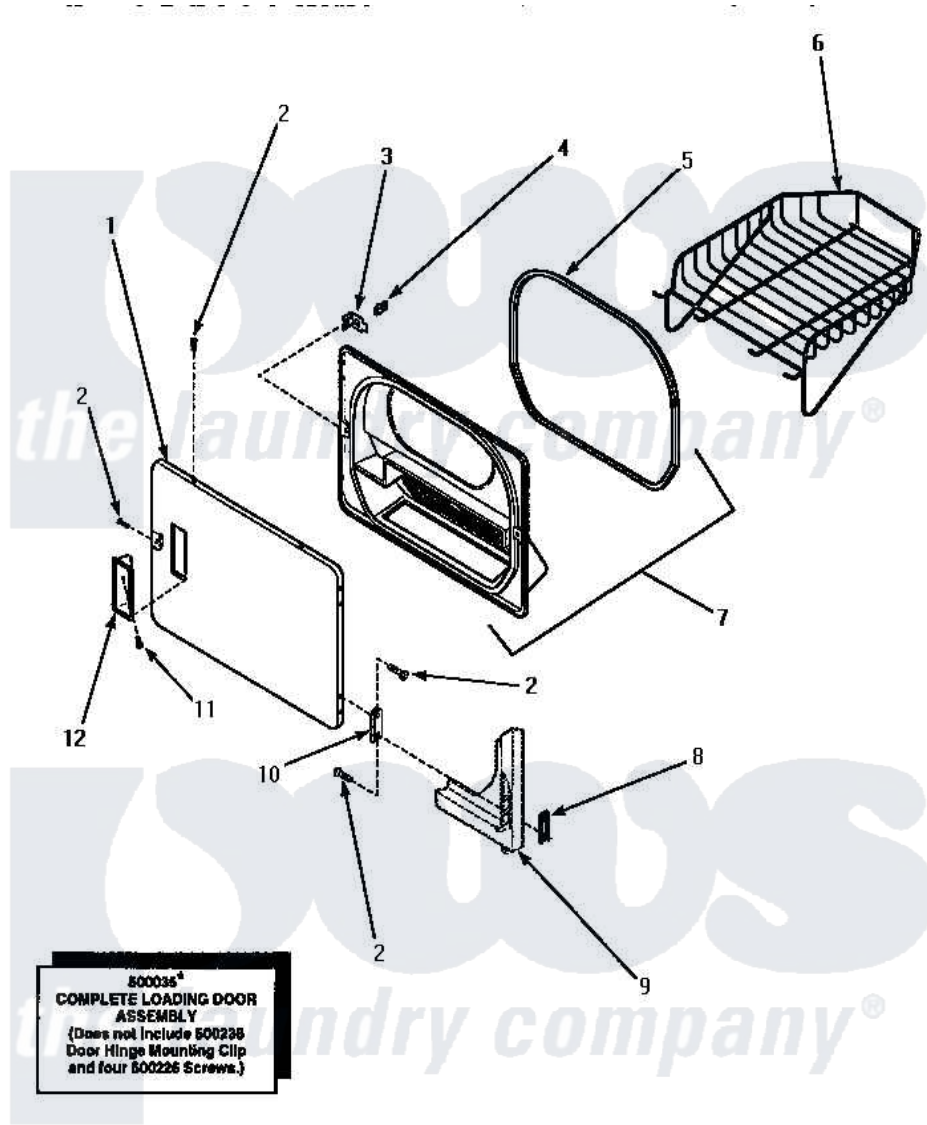

Amana LEM447L (BOM: P1176702W L) 08 - LOADING DOOR WITH DRYING RACK

LOADING DOOR WITH DRYING RACK

Amana [Residential Amana LEM447L \(BOM: P1176702W L\) Dryer Parts](#) Parts Diagram 08 - LOADING DOOR WITH DRYING RACK

[Click on the part number to view part](#)

Item	Original Part Number	Replaced By	Status	Part Description
1	500040L			Assembly, Door-Home
"	500040W			Assembly, Door-Home
2	500226			Screw, 8b-16 x 5/8 Tap
3	500223	40116201		Bracket, Door Strike
4	500039	510181		Strike Doormetal
5	500200		Not Available	SEAL,DOOR
6	501295P		Not Available	RACK, DRYING
7	500199		Not Available	ASSY,LINER & SEAL
8	500236			Clip, Door Hinge Mount
9	Y00000000		Not Available	SEE NOTE FRONT PANEL
10	500041	Y503676		Hinge, Door And Top
11	500297	8281236		Screw
12	500042L		Not Available	PULL,DOOR
"	500042W		Not Available	PULL,DOOR
NI	500035W		Not Available	ASSY,DOOR-HOME