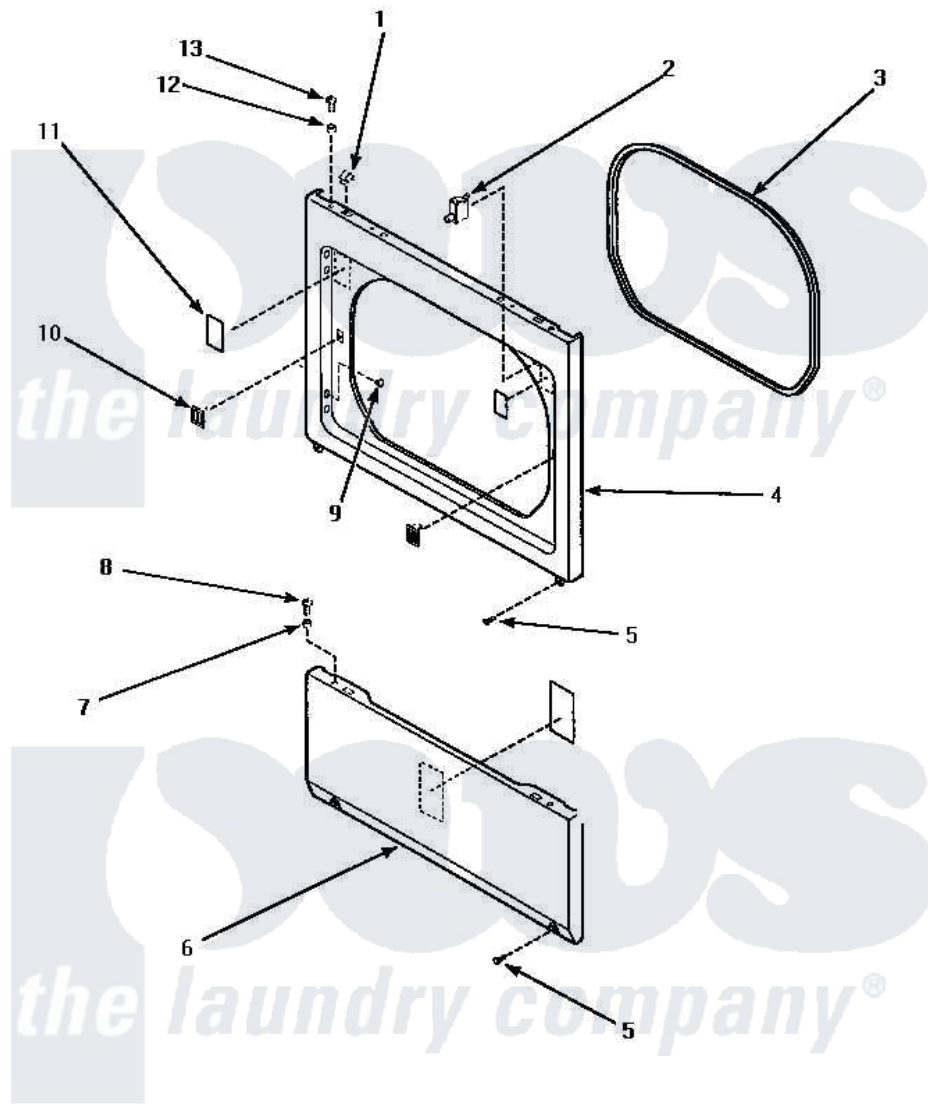

Amana LEM447L (BOM: P1176702W L) 09 - LOWER ACCESS PANEL, FRONT PANEL & SEAL

LOWER ACCESS PANEL, FRONT PANEL AND SEAL

Amana [Residential Amana LEM447L \(BOM: P1176702W L\) Dryer Parts](#) Parts Diagram 09 - LOWER ACCESS PANEL, FRONT PANEL & SEAL

[Click on the part number to view part](#)

Item	Original Part Number	Replaced By	Status	Part Description
1	28835	22001650		Fastener, Spring
2	Y62872	W10169313		Switch-Dor
3	500034			Seal, Front Panel
4	500033W		Not Available	PANEL, FRONT
"	500033H		Not Available	PANEL,FRONT
"	500033L			Panel, Front
5	33562	27001200		Screw
6	500044H		Not Available	PANEL,ACCESS
"	500044L		Not Available	PANEL, ACCESS (ALMOND)
"	500044W	40045301WP		Panel, Access
7	56079	505187		Locator, Panel
8	32671	Y014874		Screw, Idler Arm And Sleeve
9	500227	505295		Screw, No.8ab-16 x 3/4 PH
10	54660	LA-1003		Door Catch Kit
11	500281		Not Available	STICKER