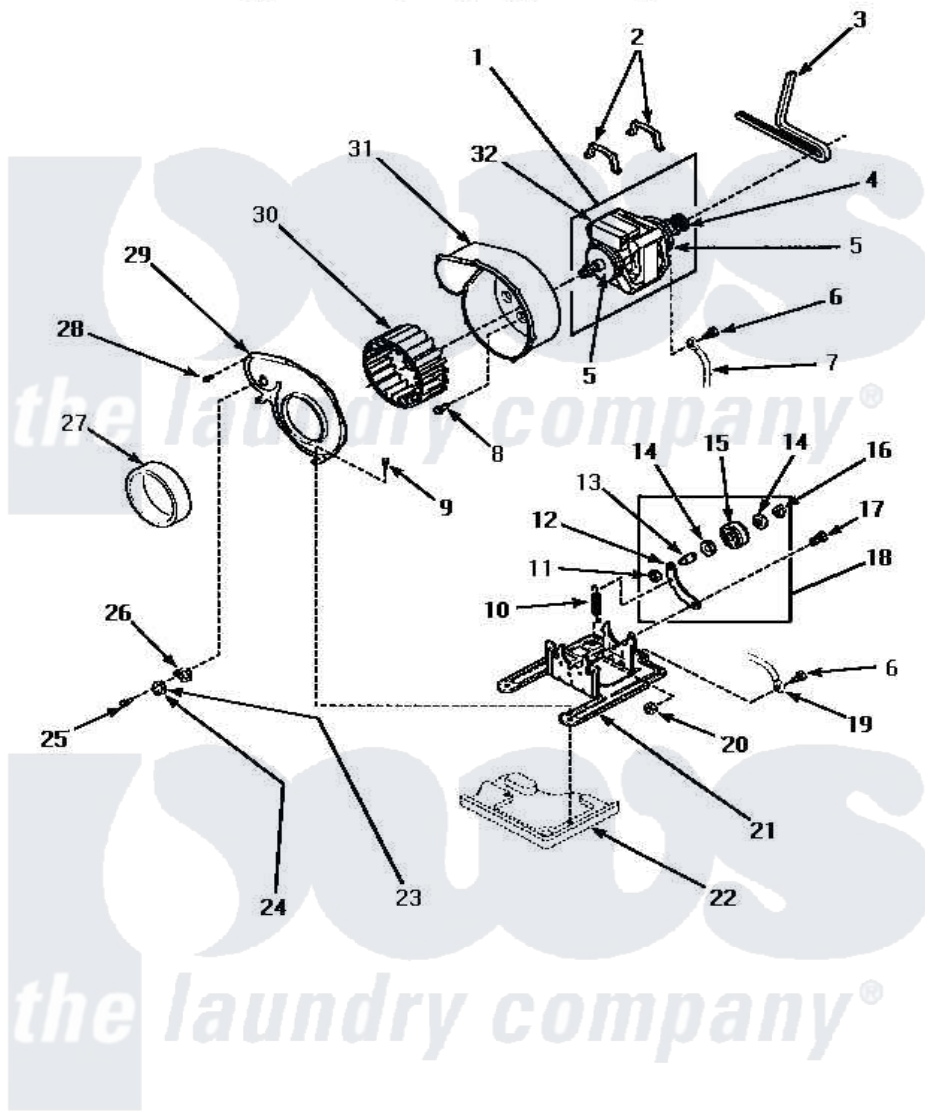

Amana LEM447L (BOM: P1176702W L) 10 - MOTOR, EXHAUST FAN & BELT

MOTOR, EXHAUST FAN AND BELT

Amana [Residential Amana LEM447L \(BOM: P1176702W L\) Dryer Parts](#) Parts Diagram 10 - MOTOR, EXHAUST FAN & BELT

[Click on the part number to view part](#)

Item	Original Part Number	Replaced By	Status	Part Description
1	501211	2200376		Motor
2	Y58047	660658		Clamp, Motor Mounting 343481 685441
3	59174	40111201		Belt, Cylinder
4	500011			Pulley, Motor
5	58044A		Not Available	MOUNT,MOTOR-LOCKING
6	20530			Screw, 10-24 x 3/8 Hex
7	Y00000000		Not Available	SEE NOTE GROUND WIRE FROM MOTOR TO MOUNTING BRACKET, GREEN
8	Y31645	27001200		Screw
9	33562	27001200		Screw
10	56076			Spring, Idler
11	56156	358160		Nut
12	500910	37001144		Assembly- Idler

13	56461		Shaft
14	52549		Washer, 501 ID X3/4 Odx
15	Y54414		Assembly, Wheel And Bearing
16	23748		Ring, Retaining
17	500824		Screw, 1/4-20 Unc Hex
18	500269	37001287	Assembly, Idler Lever/Shaft/Pulley
19	Y00000000	Not Available	SEE NOTE GROUND WIRE FROM MOTOR TO MOUNTING BRACKET, GREEN
20	52566	27001225	Nut, Jam Mid Lock 1/4-20
21	500822	503613	Mount, Motor
22	Y00000000	Not Available	SEE NOTE BASE
24	Y61372		Thermostat
25	501086	90767	Screw, 8A X 3/8 HeX Washer Head Tapping
26	61401	61623	Thermostat, Heater-BR
27	500313		Seal, Blower Housing
28	31260		Screw, No.8 X 3/8 Ind H
29	500078	511969P	Kit Blower Housing And Cover
30	56000	510139P	Assembly Blower Fan Package
31	56020		Housing, Blower
32	501218	Not Available	MOTOR SWITCH (DOES NOT INCLUDE THERMAL PROT