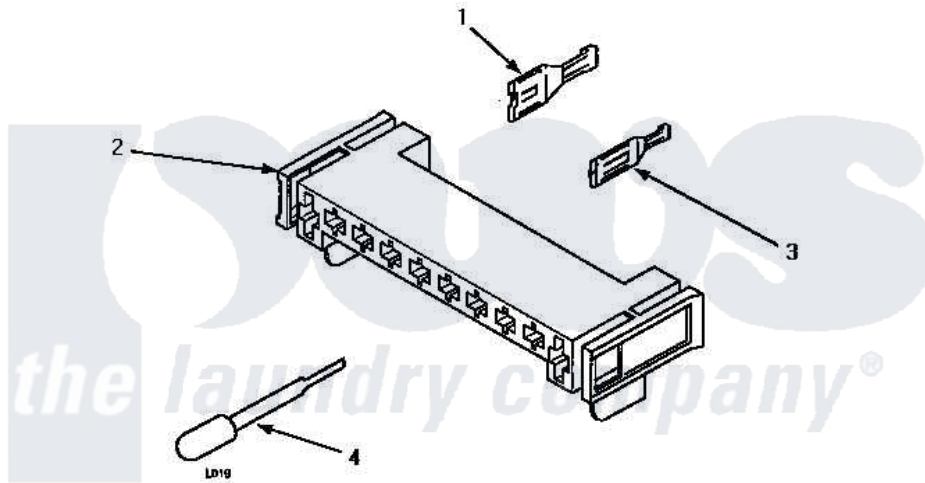

Amana LEM447L (BOM: P1176702W L) 11 - MTR CONN BLOCK/TERM & EXTRACTOR TOOL

MOTOR CONNECTION BLOCK, TERMINALS AND TERMINAL EXTRACTOR TOOLS

Amana [Residential Amana LEM447L \(BOM: P1176702W L\) Dryer Parts](#) Parts Diagram 11 - MTR CONN BLOCK/TERM & EXTRACTOR TOOL

[Click on the part number to view part](#)

Item	Original Part Number	Replaced By	Status	Part Description
1	00255		Not Available	(1/4 INCH-FOR (1) 12 GAUGE WIR
"	Y00256			Spade Terminal Or
2	500338			Housing-10 Position
3	Y00188			Molex Terminal
4	283P4			Terminal Extractor Tool
5	190P4			Terminal Extractor Tool