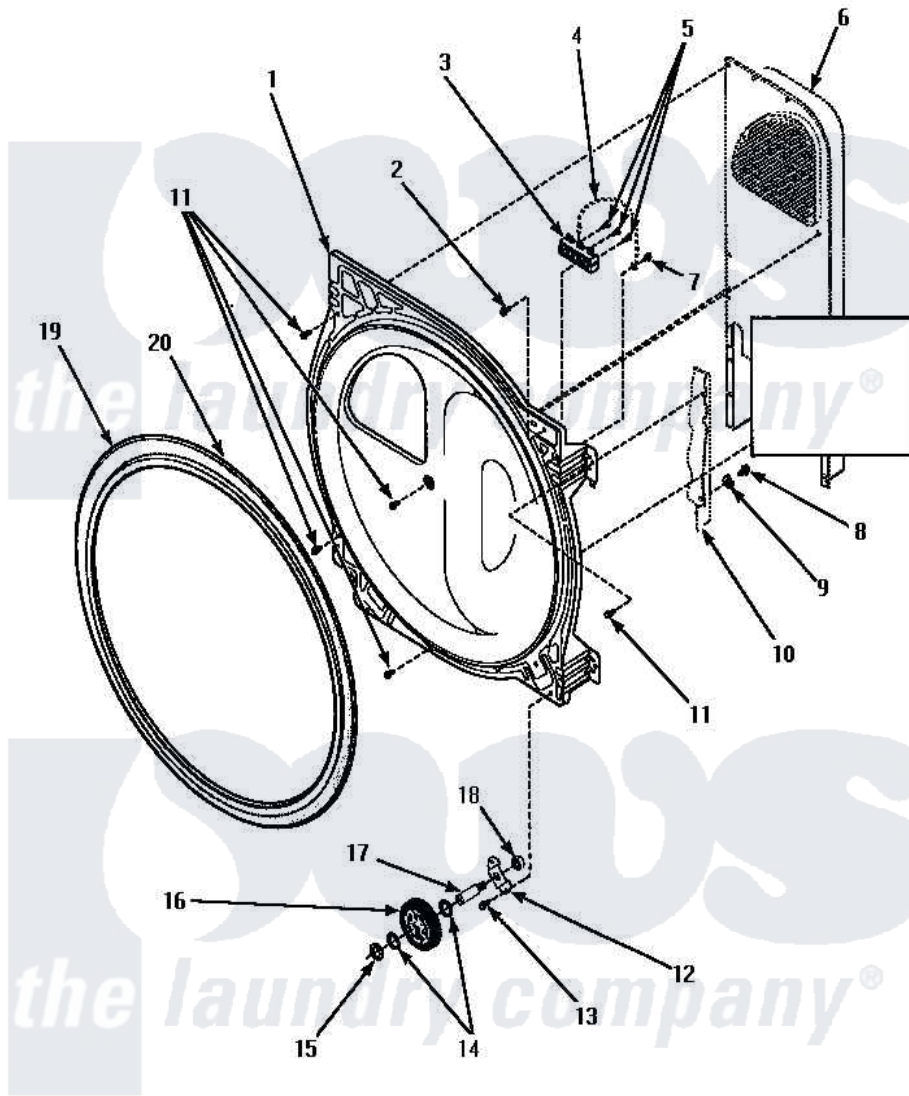

Amana LEM447W (BOM: P1176701W W) 01 - BULKHEAD/FELT SEAL/CYL ROLLER & TERM BLK

REAR BULKHEAD, FELT SEAL, CYLINDER ROLLER AND TERMINAL BLOCK

Amana [Residential Amana LEM447W \(BOM: P1176701W W\) Dryer Parts](#) Parts Diagram 01 - BULKHEAD/FELT SEAL/CYL ROLLER & TERM BLK
 Click on the part number to view part

Item	Original Part Number	Replaced By	Status	Part Description
1	500356W	502614WP		Bulkhead, Rear
2	501285			Screw, No.12 X 9/16-Pla
3	61923P	61923		Block, Terminal
4	Y00000000		Not Available	SEE NOTE GROUND WIRE, GREEN -- (SEE NOTE)
5	Y611199	3400094		Screw, 10-32 X 3/8
6	Y00000000		Not Available	SEE NOTE HEATER BOX ASSEMBLY
7	20530			Screw, 10-24 x 3/8 Hex
8	20530			Screw, 10-24 x 3/8 Hex
9	51474		Not Available	WASHER, 13/64IDX1/2ODX.
10	Y00000000		Not Available	SEE NOTE CABINET
11	501668	503688		Screw, 10B-16 X .34 I
12	500062	40113601		Assembly, Roller Brkt
13	501668	503688		Screw, 10B-16 X .34 I

14	52549	Washer, 501 ID X3/4 Odx	
15	23748	Ring, Retaining	
16	500214	37001042	Assembly, Cylinder Roller
17	56461	Shaft	
18	56156	358160	Nut
19	501801	37001132	Seal, Cylinder
20	22506P	511637P	Adh Dow 737 Clr 3 Oz Tube