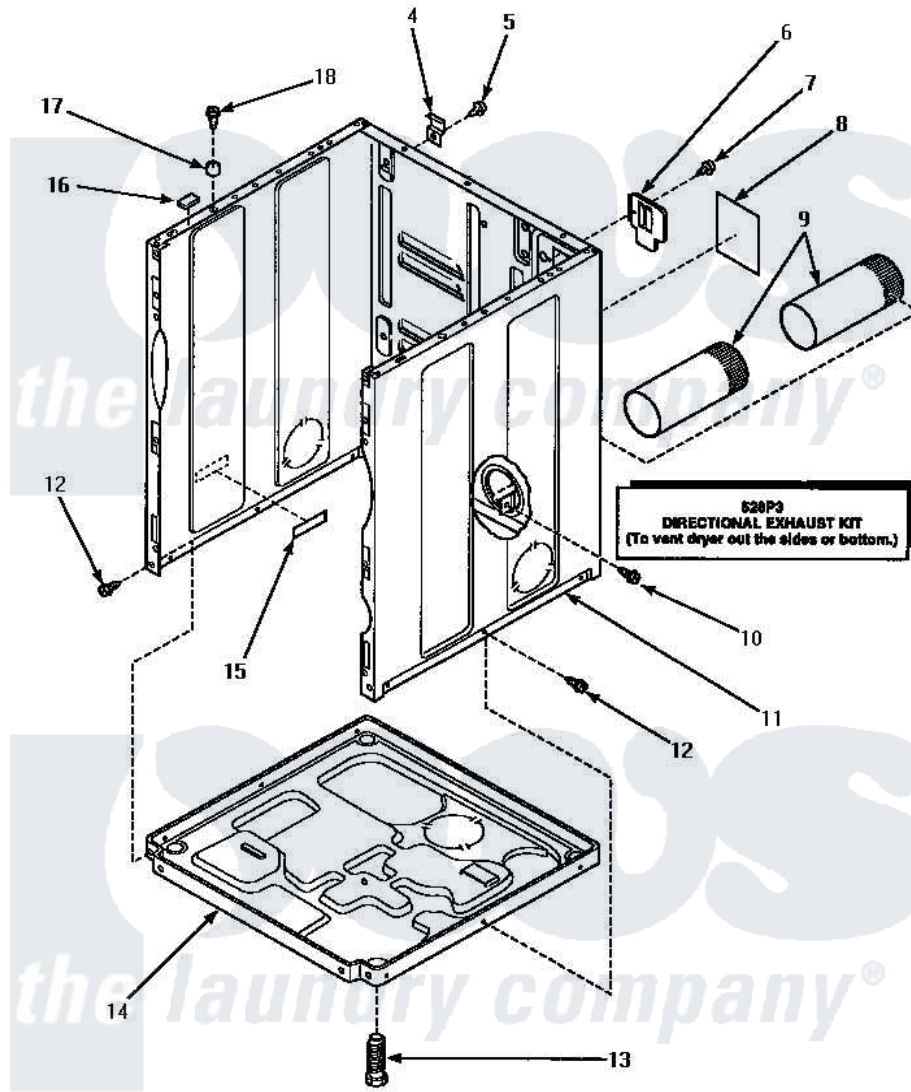

Amana LEM447W (BOM: P1176701W W) 03 - CABINET, EXHAUST DUCT & BASE

CABINET, EXHAUST DUCT AND BASE

Amana Residential Amana LEM447W (BOM: P1176701W W) Dryer Parts Parts Diagram 03 - CABINET, EXHAUST DUCT & BASE

Click on the part number to view part

Item	Original Part Number	Replaced By	Status	Part Description
4	500003			Hinge, Top
5	33562	27001200		Screw
6	500114	510903		Plate Access Panel
7	33562	27001200		Screw
8	501289		Not Available	(ELECTRIC MODELS)
9	500064	505518		Duct, Exhaust
10	501668	503688		Screw, 10B-16 X .34 I
11	500001HP		Not Available	ASSY, CABINET
"	500001LP	727P3L		Kit Dryer Panels
"	500001WP	37001284		Cabinet As Pack
12	33562	27001200		Screw
13	Y500101			Leg, Leveling
14	500070			Base, Dryer
15	61294		Not Available	(ELECTRIC MODELS)
16	Y56128			Pad, Bumper

17	56079	505187	Locator, Panel
18	32671	Y014874	Screw, Idler Arm And Sleeve
NI	528P3		Directional Exhaust Kit