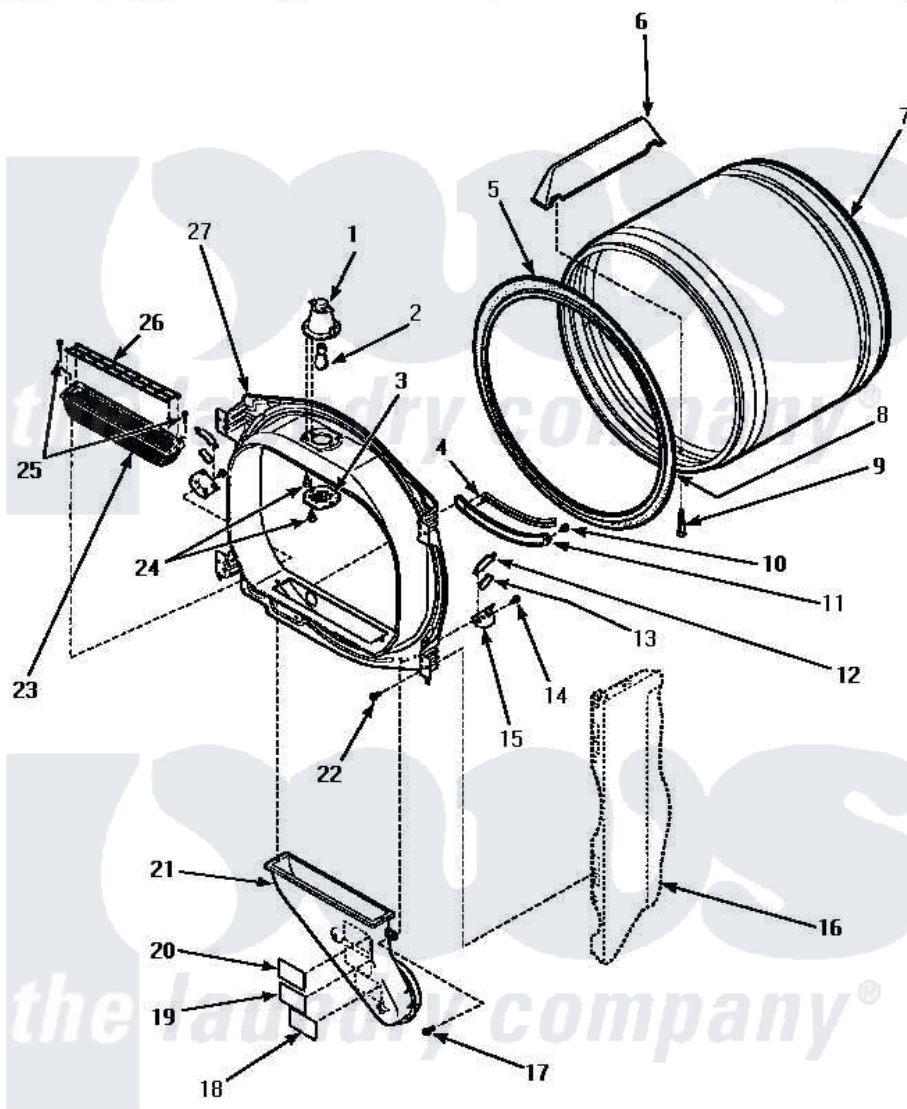

Amana LEM447W (BOM: P1176701W W) 04 - FR BLKHD, AIR DUCT, FELT SEAL & CYLINDER

FRONT BULKHEAD, AIR DUCT, FELT SEAL AND CYLINDER

Amana [Residential Amana LEM447W \(BOM: P1176701W W\) Dryer Parts](#) Parts Diagram 04 - FR BLKHD, AIR DUCT, FELT SEAL & CYLINDER

[Click on the part number to view part](#)

Item	Original Part Number	Replaced By	Status	Part Description
1	500153		Not Available	CYLINDER LIGHT HOUSING
2	Y60954	67001316		Bulb, Light
3	500094		Not Available	LENS,DRUM LIGHT
5	501801	37001132		Seal, Cylinder
6	500022	510102		Baffle- SH
7	500013WP		Not Available	ASSY,CYLINDER-HOME-
8	22506P	511637P		Adh Dow 737 Clr 3 Oz Tube
9	Y62588			Screw, 10BT-12 X 1 Tap
10	501668	503688		Screw, 10B-16 X .34 I
11	501246		Not Available	MOUNTING,MOISTURE SENSOR
12	Y501676	37001298		Glide- Dry
13	500121	510189		Pad Felt
14	501668	503688		Screw, 10B-16 X .34 I
15	501554	12002090		Bracket

16	Y0000000		Not Available	SEE NOTE CABINET
17	Y31645	27001200		Screw
18	56259		Not Available	STICKER
19	500049		Not Available	STICKER
21	500241		Not Available	DUCT, HEAT
22	501668	503688		Screw, 10B-16 X .34 I
23	502093	502140P		Filter, Lint Kit
"	502140P			Filter, Lint Kit
24	500248	M0211530		Screw-SM No.8-18 X 3/8"
25	500226			Screw, 8b-16 x 5/8 Tap
26	502092			Cover, Lint Filter
27	500016W			Assembly, Bulkhead Front Complete