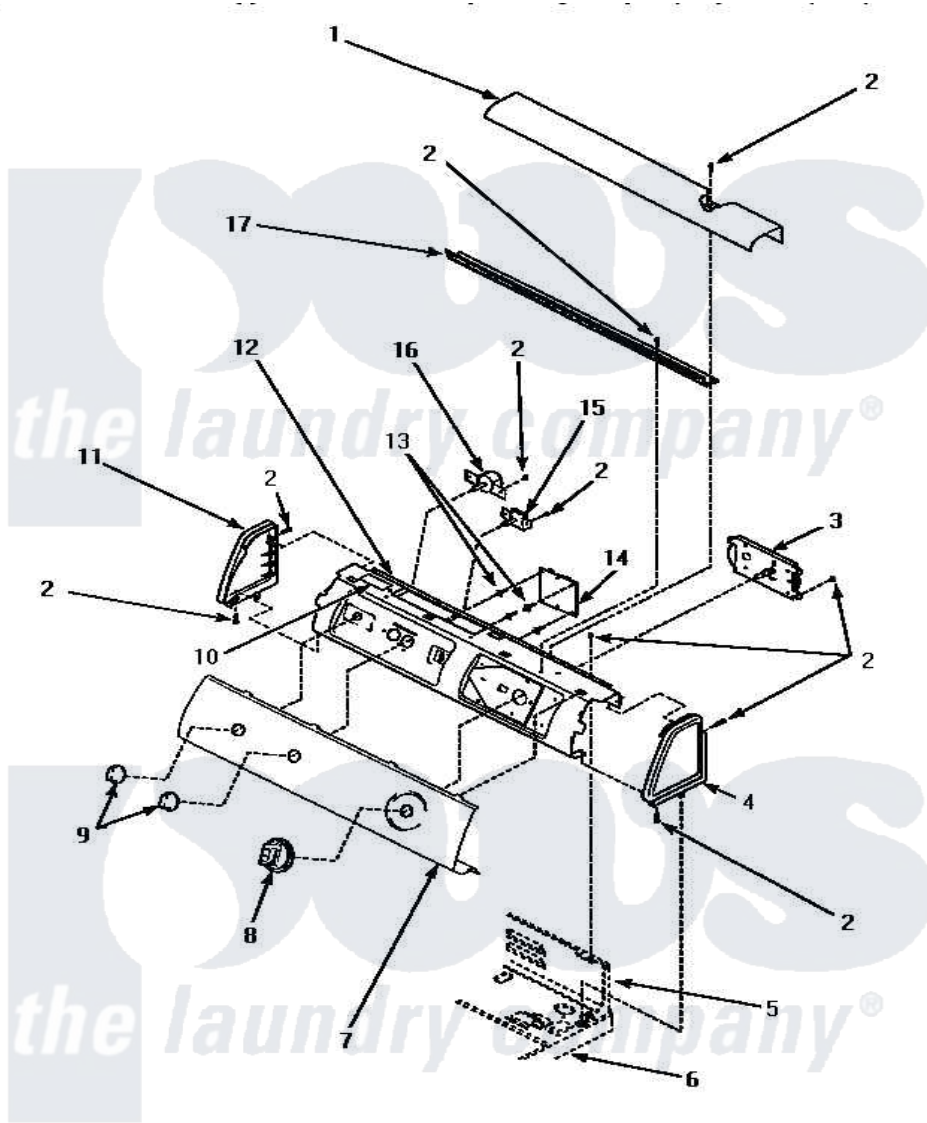

Amana LEM447W (BOM: P1176701W W) 05 - GRAPHIC PANEL, CONTROL HOOD & CONTROLS

GRAPHIC PANEL, CONTROL HOOD AND CONTROLS

Amana [Residential Amana LEM447W \(BOM: P1176701W W\) Dryer Parts](#) Parts Diagram 05 - GRAPHIC PANEL, CONTROL HOOD & CONTROLS
 Click on the part number to view part

Item	Original Part Number	Replaced By	Status	Part Description
"	NOTE:		Not Available	IF DRYER IS INSTALLED IN A MANUFACTURED (MOBILE) HOME, OR IF LOCAL CODES DO NOT PERMIT GROUNDING THROUGH THE NEUTRAL, THIS WIRE WILL NOT BE CONNECTED TO THE DR
1	500302		Not Available	COVER, TOP
2	501086	90767		Screw, 8A X 3/8 HeX Washer Head Tapping
3	59421	502967P		Timer 5 Cycle Package
4	34815		Not Available	PANEL, END R.H. (BLK)
5	Y00000000		Not Available	SEE NOTE CONTROL HOOD REAR PANEL
6	Y00000000		Not Available	SEE NOTE CABINET TOP
7	501402		Not Available	PANEL, GRAPHIC
8	500311	502220W		Knob, Timer

9	34847		Assembly, Knob-Rotary
10	24903	Not Available	STICKER,DISCONNECT POW
11	34816		Panel, End
12	500300	Not Available	BRACKET,CONTROL SUPPORT-MECH
15	500823		Signal, Rotary
16	62173		Switch, Temperature Select
17	500305	Not Available	DIFFUSER W/OUT HOLE