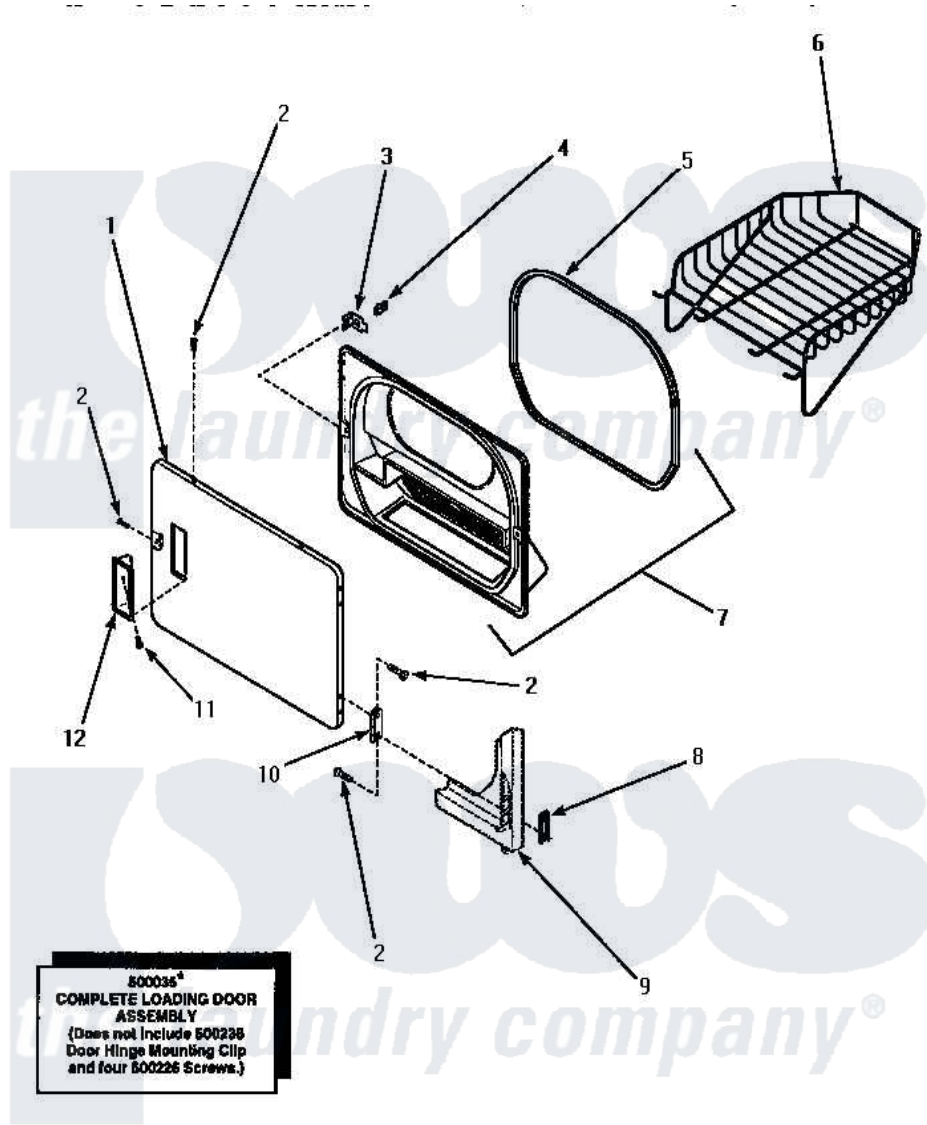

Amana LEM447W (BOM: P1176701W W) 08 - LOADING DOOR WITH DRYING RACK

LOADING DOOR WITH DRYING RACK

Amana Residential Amana LEM447W (BOM: P1176701W W) Dryer Parts Parts Diagram 08 - LOADING DOOR WITH DRYING RACK

Click on the part number to view part

Item	Original Part Number	Replaced By	Status	Part Description
1	500040L			Assembly, Door-Home
"	500040W			Assembly, Door-Home
2	500226			Screw, 8b-16 x 5/8 Tap
3	500223	40116201		Bracket, Door Strike
4	500039	510181		Strike Doormetal
5	500200		Not Available	SEAL,DOOR
6	501295P		Not Available	RACK, DRYING
7	500199		Not Available	ASSY,LINER & SEAL
8	500236			Clip, Door Hinge Mount
9	Y00000000		Not Available	SEE NOTE FRONT PANEL
10	500041	Y503676		Hinge, Door And Top
11	500297	8281236		Screw
12	500042L		Not Available	PULL,DOOR
"	500042W		Not Available	PULL,DOOR
NI	500035W		Not Available	ASSY,DOOR-HOME