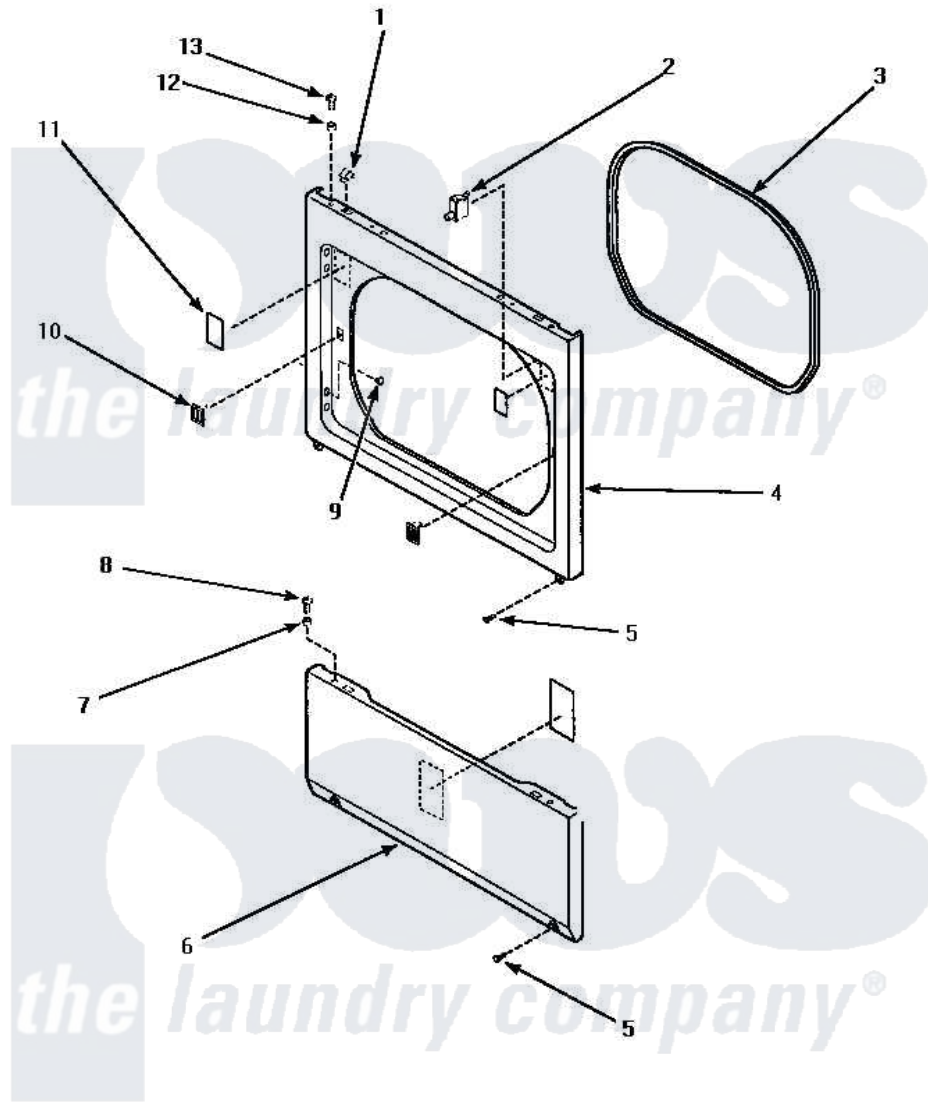

Amana LEM447W (BOM: P1176701W W) 09 - LOWER ACCESS PANEL, FRONT PANEL & SEAL

LOWER ACCESS PANEL, FRONT PANEL AND SEAL

Amana [Residential Amana LEM447W \(BOM: P1176701W W\) Dryer Parts](#) Parts Diagram 09 - LOWER ACCESS PANEL, FRONT PANEL & SEAL
 Click on the part number to view part

Item	Original Part Number	Replaced By	Status	Part Description
1	28835	22001650		Fastener, Spring
2	Y62872	W10169313		Switch-Dor
3	500034			Seal, Front Panel
4	500033W		Not Available	PANEL, FRONT
"	500033H		Not Available	PANEL,FRONT
"	500033L			Panel, Front
5	33562	27001200		Screw
6	500044H		Not Available	PANEL,ACCESS
"	500044L		Not Available	PANEL, ACCESS (ALMOND)
"	500044W	40045301WP		Panel, Access
7	56079	505187		Locator, Panel
8	32671	Y014874		Screw, Idler Arm And Sleeve
9	500227	505295		Screw, No.8ab-16 x 3/4 PH
10	54660	LA-1003		Door Catch Kit
11	500281		Not Available	STICKER