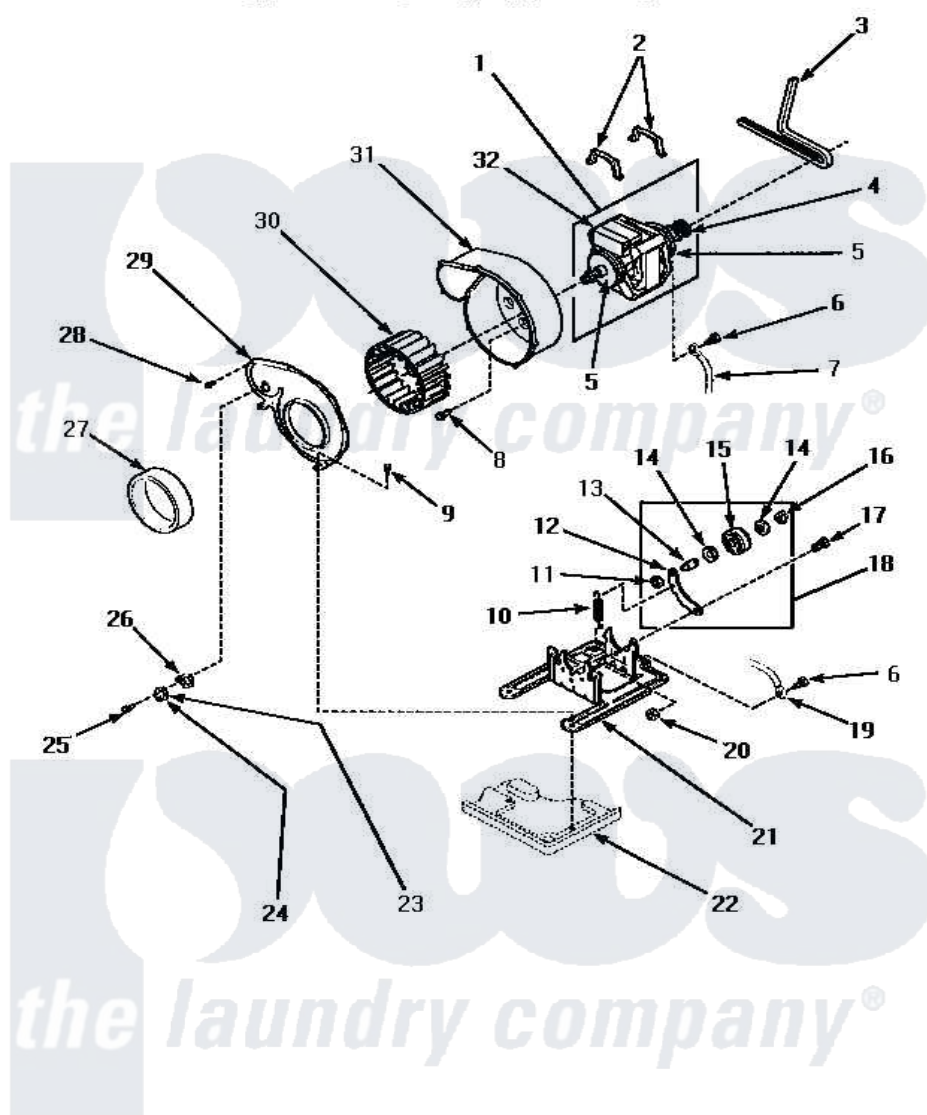

Amana LEM447W (BOM: P1176701W W) 10 - MOTOR, EXHAUST FAN & BELT

MOTOR, EXHAUST FAN AND BELT

Amana [Residential Amana LEM447W \(BOM: P1176701W W\) Dryer Parts](#) Parts Diagram 10 - MOTOR, EXHAUST FAN & BELT

[Click on the part number to view part](#)

Item	Original Part Number	Replaced By	Status	Part Description
1	501211	2200376		Motor
2	Y58047	660658		Clamp, Motor Mounting 343481 685441
3	59174	40111201		Belt, Cylinder
4	500011			Pulley, Motor
5	58044A		Not Available	MOUNT,MOTOR-LOCKING
6	20530			Screw, 10-24 x 3/8 Hex
7	Y00000000		Not Available	SEE NOTE GROUND WIRE FROM MOTOR TO MOUNTING BRACKET, GREEN
8	Y31645	27001200		Screw
9	33562	27001200		Screw
10	56076			Spring, Idler
11	56156	358160		Nut
12	500910	37001144		Assembly- Idler

13	56461		Shaft
14	52549		Washer, 501 ID X3/4 Odx
15	Y54414		Assembly, Wheel And Bearing
16	23748		Ring, Retaining
17	500824		Screw, 1/4-20 Unc Hex
18	500269	37001287	Assembly, Idler Lever/Shaft/Pulley
19	Y00000000	Not Available	SEE NOTE GROUND WIRE FROM MOTOR TO MOUNTING BRACKET, GREEN
20	52566	27001225	Nut, Jam Mid Lock 1/4-20
21	500822	503613	Mount, Motor
22	Y00000000	Not Available	SEE NOTE BASE
24	Y61372		Thermostat
25	501086	90767	Screw, 8A X 3/8 HeX Washer Head Tapping
26	61401	61623	Thermostat, Heater-BR
27	500313		Seal, Blower Housing
28	31260		Screw, No.8 X 3/8 Ind H
29	500078	511969P	Kit Blower Housing And Cover
30	56000	510139P	Assembly Blower Fan Package
31	56020		Housing, Blower
32	501218	Not Available	MOTOR SWITCH (DOES NOT INCLUDE THERMAL PROT