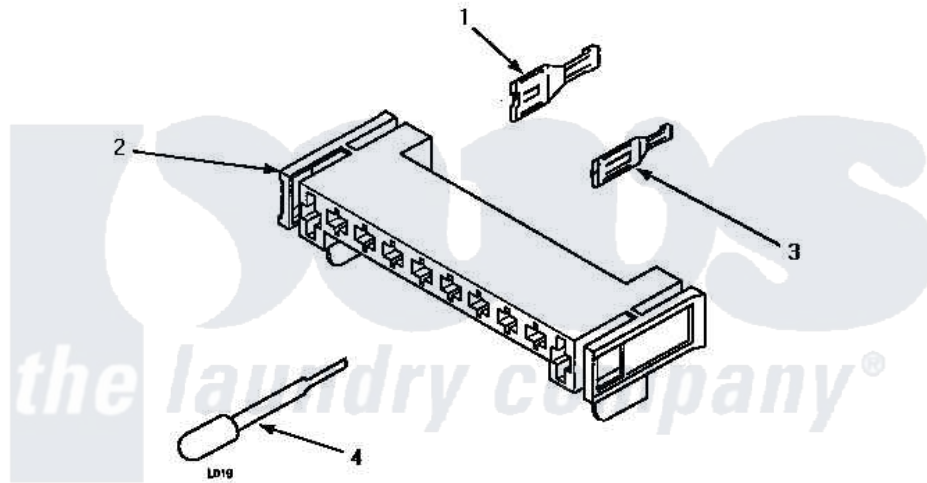

Amana LEM447W (BOM: P1176701W W) 11 - MTR CONN BLOCK/TERM & EXTRACTOR TOOL

MOTOR CONNECTION BLOCK, TERMINALS AND TERMINAL EXTRACTOR TOOLS

Amana [Residential Amana LEM447W \(BOM: P1176701W W\) Dryer Parts](#) Parts Diagram 11 - MTR CONN BLOCK/TERM & EXTRACTOR TOOL

[Click on the part number to view part](#)

Item	Original Part Number	Replaced By	Status	Part Description
1	00255		Not Available	(1/4 INCH-FOR (1) 12 GAUGE WIR
"	Y00256			Spade Terminal Or
2	500338			Housing-10 Position
3	Y00188			Molex Terminal
4	283P4			Terminal Extractor Tool
5	190P4			Terminal Extractor Tool