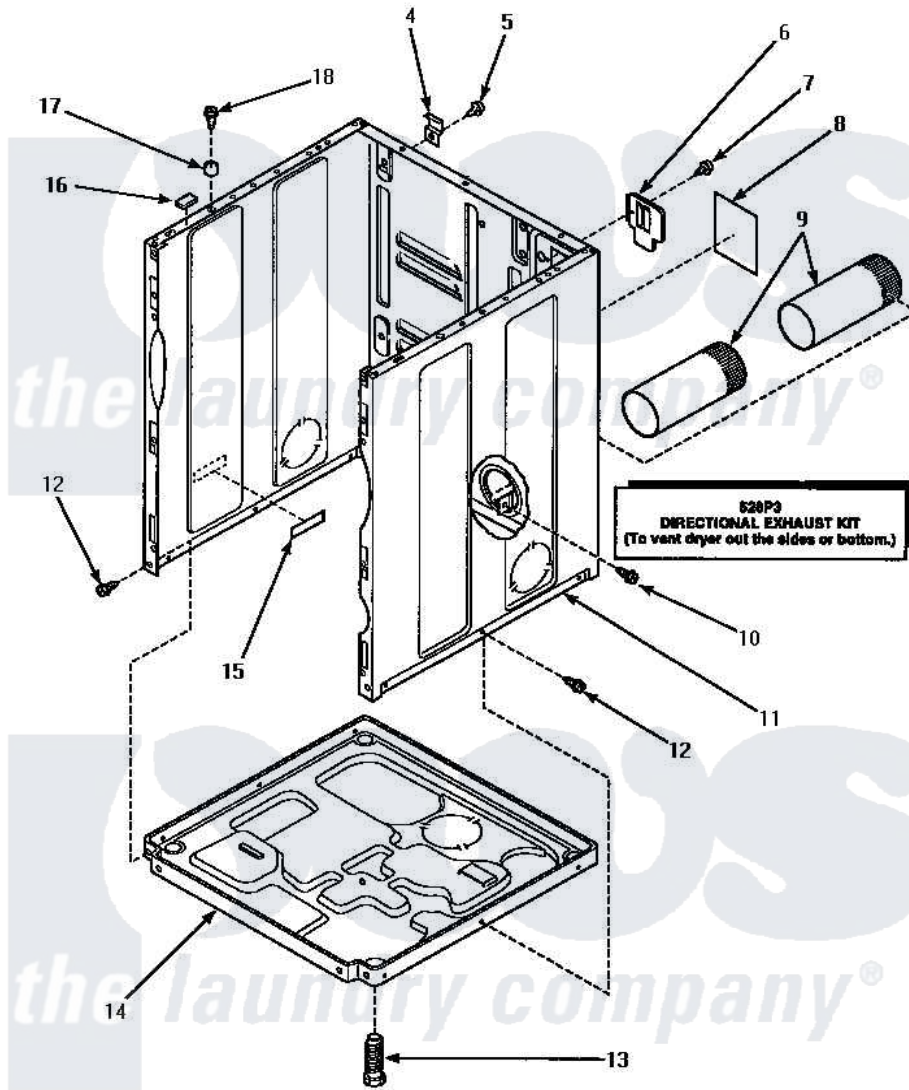

Amana LEM547L (BOM: P1176706W L) 03 - CABINET, EXHAUST DUCT & BASE

CABINET, EXHAUST DUCT AND BASE

Amana Residential Amana LEM547L (BOM: P1176706W L) Dryer Parts Parts Diagram 03 - CABINET, EXHAUST DUCT & BASE

[Click on the part number to view part](#)

Item	Original Part Number	Replaced By	Status	Part Description
4	500003			Hinge, Top
5	33562	27001200		Screw
6	500114	510903		Plate Access Panel
7	33562	27001200		Screw
8	501289		Not Available	(ELECTRIC MODELS)
9	500064	505518		Duct, Exhaust
10	501668	503688		Screw, 10B-16 X .34 I
11	500001HP		Not Available	ASSY, CABINET
"	500001LP	727P3L		Kit Dryer Panels
"	500001WP	37001284		Cabinet As Pack
12	33562	27001200		Screw
13	Y500101			Leg, Leveling
14	500070			Base, Dryer
15	61294		Not Available	(ELECTRIC MODELS)
16	Y56128			Pad, Bumper

17	56079	505187	Locator, Panel
18	32671	Y014874	Screw, Idler Arm And Sleeve
NI	528P3		Directional Exhaust Kit