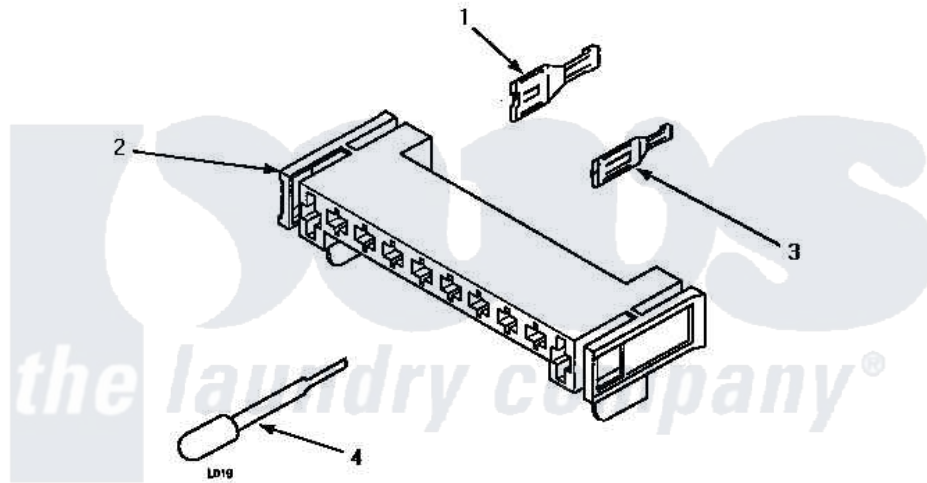

Amana LEM547W (BOM: P1176705W W) 11 - MTR CONN BLOCK/TERM & EXTRACTOR TOOL

MOTOR CONNECTION BLOCK, TERMINALS AND TERMINAL EXTRACTOR TOOLS

Amana [Residential Amana LEM547W \(BOM: P1176705W W\) Dryer Parts](#) Parts Diagram 11 - MTR CONN BLOCK/TERM & EXTRACTOR TOOL

[Click on the part number to view part](#)

Item	Original Part Number	Replaced By	Status	Part Description
1	00255		Not Available	(1/4 INCH-FOR (1) 12 GAUGE WIR
"	Y00256			Spade Terminal Or
2	500338			Housing-10 Position
3	Y00188			Molex Terminal
4	283P4			Terminal Extractor Tool
5	190P4			Terminal Extractor Tool