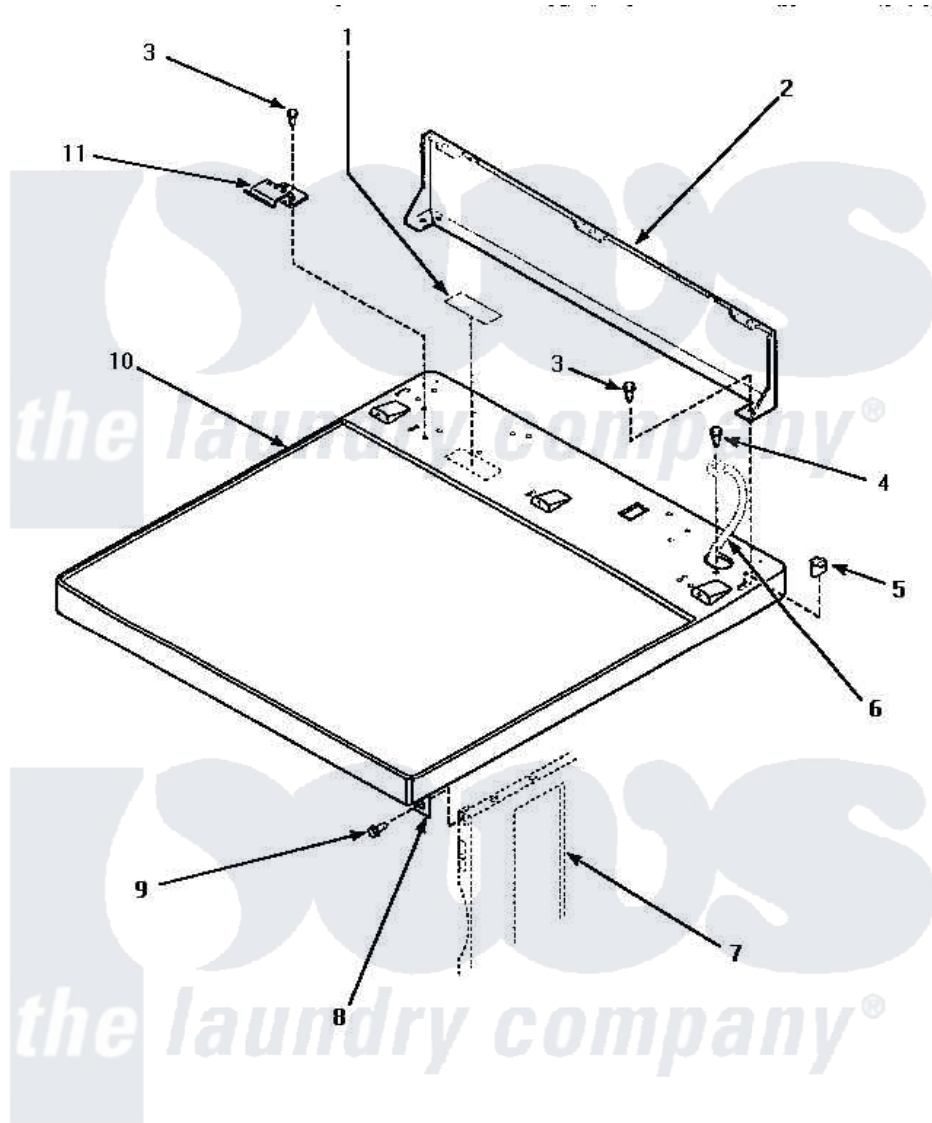

**Amana LEM847W (BOM: P1176709W W) 02 - CABINET TOP & CONTROL HOOD REAR PANEL**

**CABINET TOP AND CONTROL HOOD REAR PANEL**

Amana [Residential Amana LEM847W \(BOM: P1176709W W\) Dryer Parts](#) Parts Diagram 02 - CABINET TOP & CONTROL HOOD REAR PANEL  
 Click on the part number to view part

Item	Original Part Number	Replaced By	Status	Part Description
1	24903		Not Available	STICKER,DISCONNECT POW
2	500343		Not Available	PANEL,BACK(HOME HOOD)
3	501086	<a href="#">90767</a>		Screw, 8A X 3/8 HeX Washer Head Tapping
4	<a href="#">20530</a>			Screw, 10-24 x 3/8 Hex
5	501242		Not Available	CLIP,TUBULAR INSERT
6	Y00000000		Not Available	SEE NOTE GROUND WIRE FROM REAR BULKHEAD, GREEN
7	Y00000000		Not Available	SEE NOTE CABINET
8	500084	<a href="#">40130801</a>		Bracket, Top Mount
9	33562	<a href="#">27001200</a>		Screw
10	500085WP	<a href="#">37001027</a>		Panel, Top
"	500085LP	<a href="#">510029LP</a>		Kit Top Panel W/Hdw domestic
11	501241	<a href="#">Y503876</a>		Clip, Hold Down