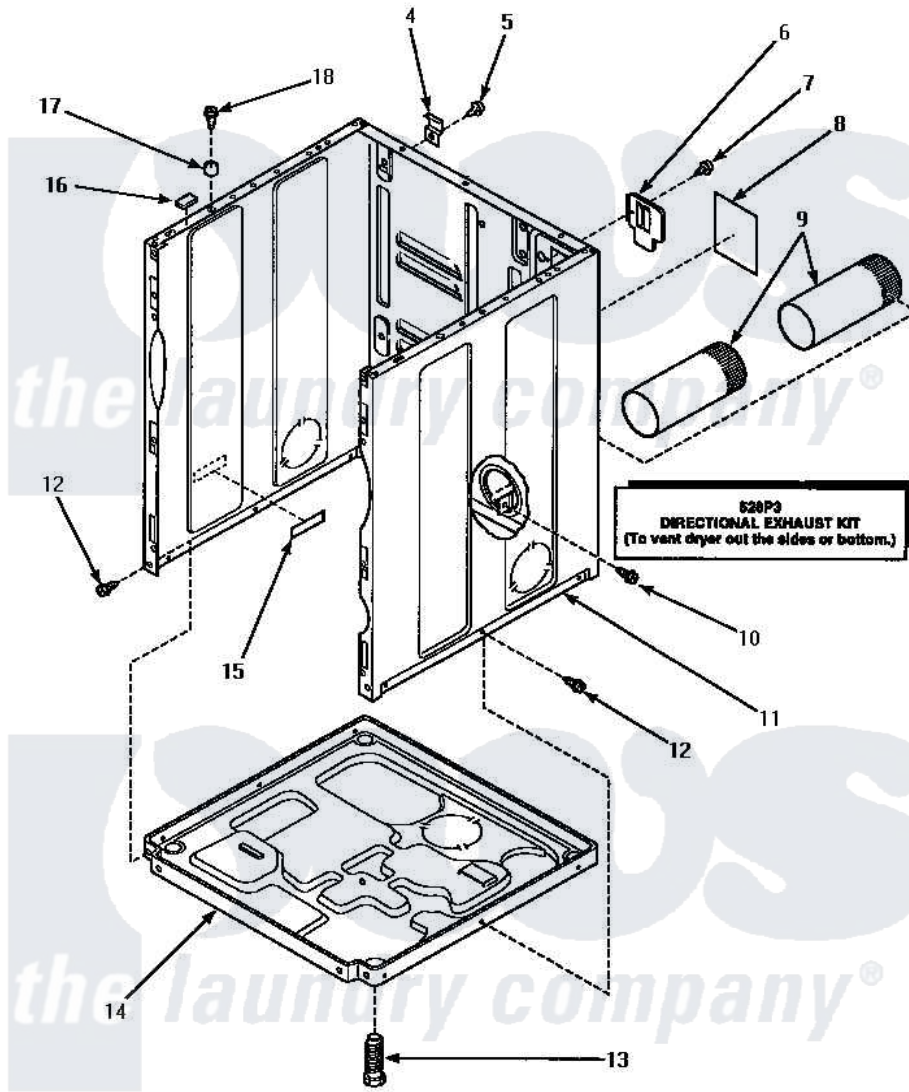

Amana LEM847W (BOM: P1176709W W) 03 - CABINET, EXHAUST DUCT & BASE

CABINET, EXHAUST DUCT AND BASE

Amana Residential Amana LEM847W (BOM: P1176709W W) Dryer Parts Parts Diagram 03 - CABINET, EXHAUST DUCT & BASE

Click on the part number to view part

Item	Original Part Number	Replaced By	Status	Part Description
4	500003			Hinge, Top
5	33562	27001200		Screw
6	500114	510903		Plate Access Panel
7	33562	27001200		Screw
8	501289		Not Available	(ELECTRIC MODELS)
9	500064	505518		Duct, Exhaust
10	501668	503688		Screw, 10B-16 X .34 I
11	500001HP		Not Available	ASSY, CABINET
"	500001LP	727P3L		Kit Dryer Panels
"	500001WP	37001284		Cabinet As Pack
12	33562	27001200		Screw
13	Y500101			Leg, Leveling
14	500070			Base, Dryer
15	61294		Not Available	(ELECTRIC MODELS)
16	Y56128			Pad, Bumper

17	56079	505187	Locator, Panel
18	32671	Y014874	Screw, Idler Arm And Sleeve
NI	528P3		Directional Exhaust Kit