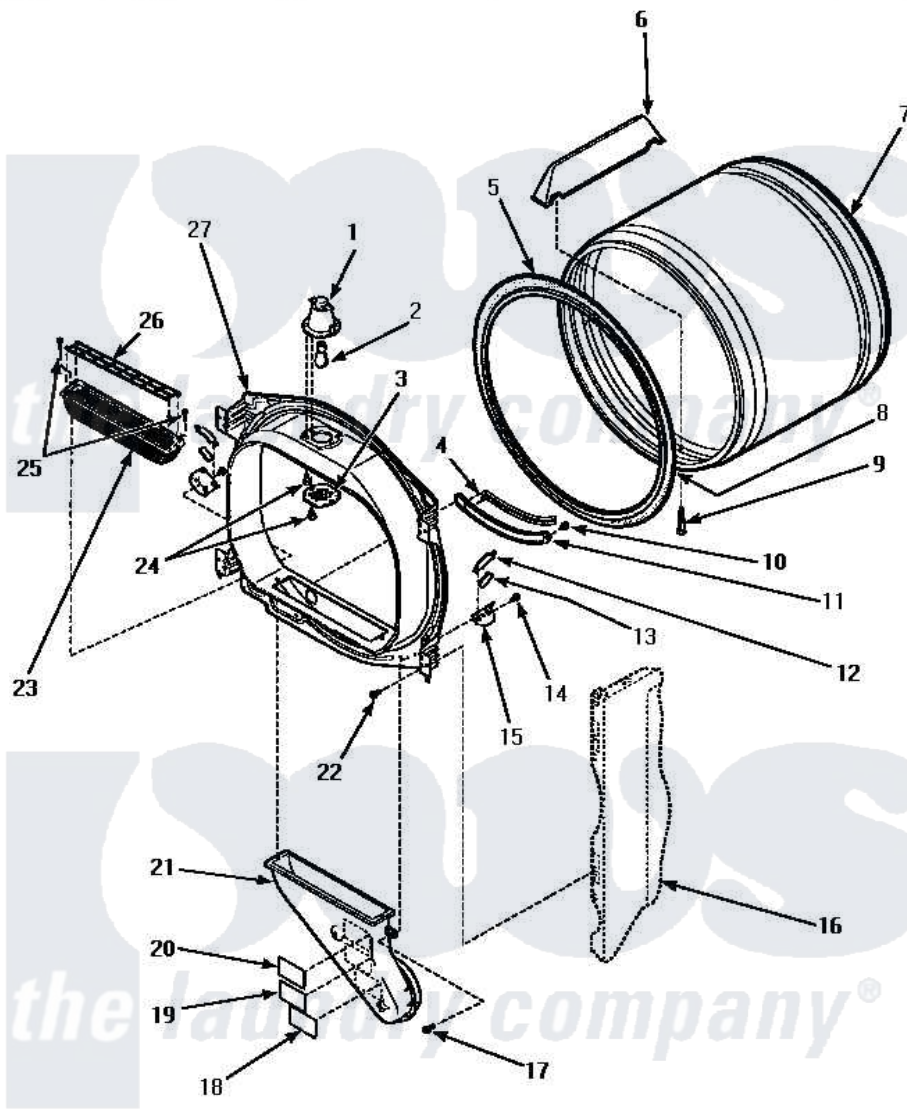

Amana LEM847W (BOM: P1176709W W) 04 - FR BLKHD, AIR DUCT, FELT SEAL & CYLINDER

FRONT BULKHEAD, AIR DUCT, FELT SEAL AND CYLINDER

Amana [Residential Amana LEM847W \(BOM: P1176709W W\) Dryer Parts](#) Parts Diagram 04 - FR BLKHD, AIR DUCT, FELT SEAL & CYLINDER

[Click on the part number to view part](#)

Item	Original Part Number	Replaced By	Status	Part Description
1	500153		Not Available	CYLINDER LIGHT HOUSING
2	Y60954	67001316		Bulb, Light
3	500094		Not Available	LENS,DRUM LIGHT
5	501801	37001132		Seal, Cylinder
6	500022	510102		Baffle- SH
7	500735P		Not Available	ASSY,CYLINDER-HOME
8	22506P	511637P		Adh Dow 737 Clr 3 Oz Tube
9	Y62588			Screw, 10BT-12 X 1 Tap
10	501668	503688		Screw, 10B-16 X .34 I
11	501246		Not Available	MOUNTING,MOISTURE SENSOR
12	501553	37001298		Glide- Dry
13	500121	510189		Pad Felt
14	501668	503688		Screw, 10B-16 X .34 I
15	501554	12002090		Bracket

16	Y0000000		Not Available	SEE NOTE CABINET
17	Y31645	27001200		Screw
18	56259		Not Available	STICKER
19	500049		Not Available	STICKER
21	500241		Not Available	DUCT, HEAT
22	501668	503688		Screw, 10B-16 X .34 I
23	502093	502140P		Filter, Lint Kit
"	502140P			Filter, Lint Kit
24	500248	M0211530		Screw-SM No.8-18 X 3/8"
25	500226			Screw, 8b-16 x 5/8 Tap
26	502092			Cover, Lint Filter
27	501570WP		Not Available	ASSY BULKHEAD