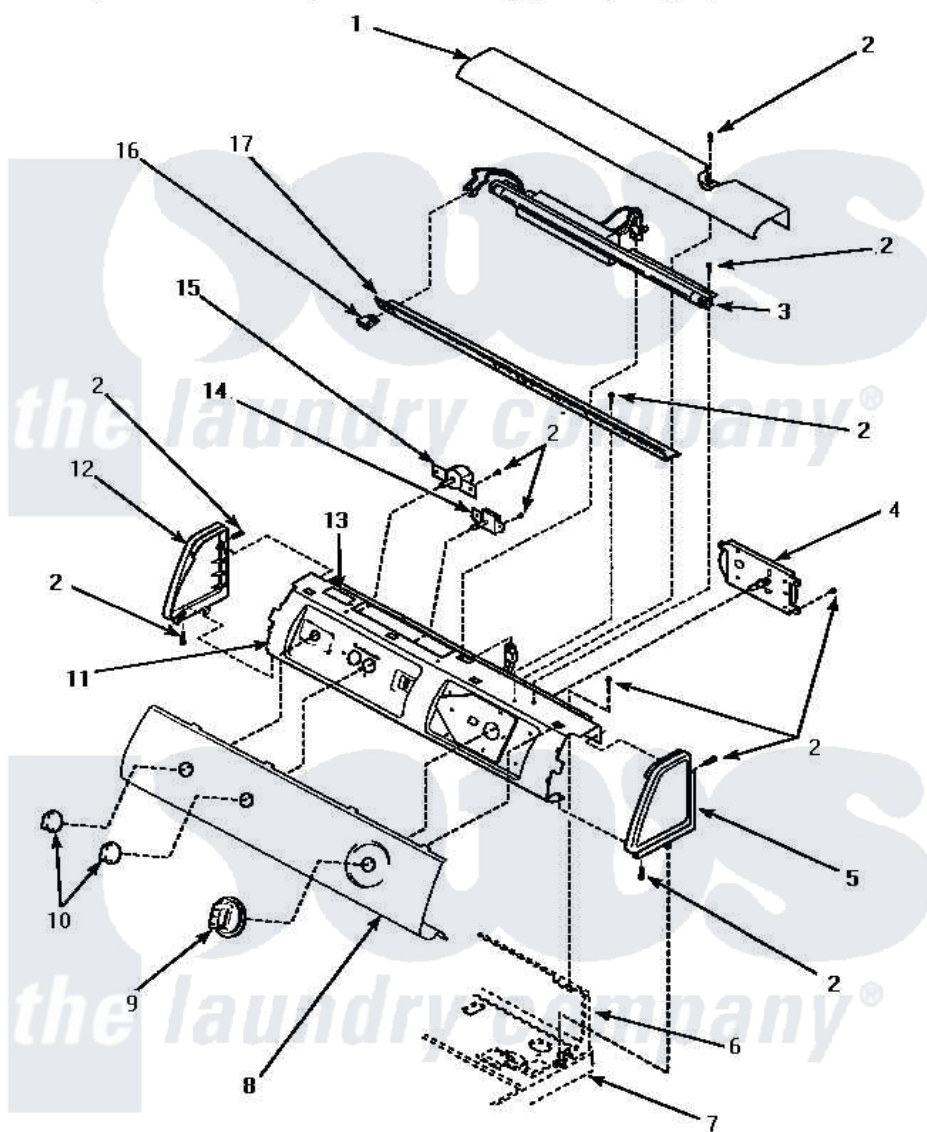

Amana LEM847W (BOM: P1176709W W) 05 - GRAPHIC PANEL, CONTROL HOOD & CONTROLS

GRAPHIC PANEL, CONTROL HOOD AND CONTROLS

Amana [Residential Amana LEM847W \(BOM: P1176709W W\) Dryer Parts](#) Parts Diagram 05 - GRAPHIC PANEL, CONTROL HOOD & CONTROLS
 Click on the part number to view part

Item	Original Part Number	Replaced By	Status	Part Description
"	NOTE:		Not Available	BULKHEAD INCLUDES CYLINDER SEAL, GLIDE BRACKETS, SCREWS, CYLINDER GLIDES AND FELT PADS.
1	500303W			Cover, Top
2	501086	90767		Screw, 8A X 3/8 HeX Washer Head Tapping
3	34837		Not Available	BULB,FLUORESCENT
"	34841		Not Available	STARTER,FLUORESCENT
"	34836			Assembly, Fluorescent Light
4	59421	502967P		Timer 5 Cycle Package
5	348741W		Not Available	END CAP, RIGHT
6	Y00000000		Not Available	SEE NOTE CONTROL HOOD REAR PANEL
7	Y00000000		Not Available	SEE NOTE CABINET TOP
8	501419W		Not Available	PANEL,GRAPHIC

9	500775W	502220W	Knob, Timer
10	35330W	36701W	Knob
11	500300		Not Available BRACKET,CONTROL SUPPORT-MECH
12	34818W		Not Available PANEL,END-LH
13	24903		Not Available STICKER,DISCONNECT POW
14	500823		Signal, Rotary
15	62173		Switch, Temperature Select
16	35038		Not Available SWITCH/ WHITE
17	500308		Not Available DIFFUSER W/HOLE