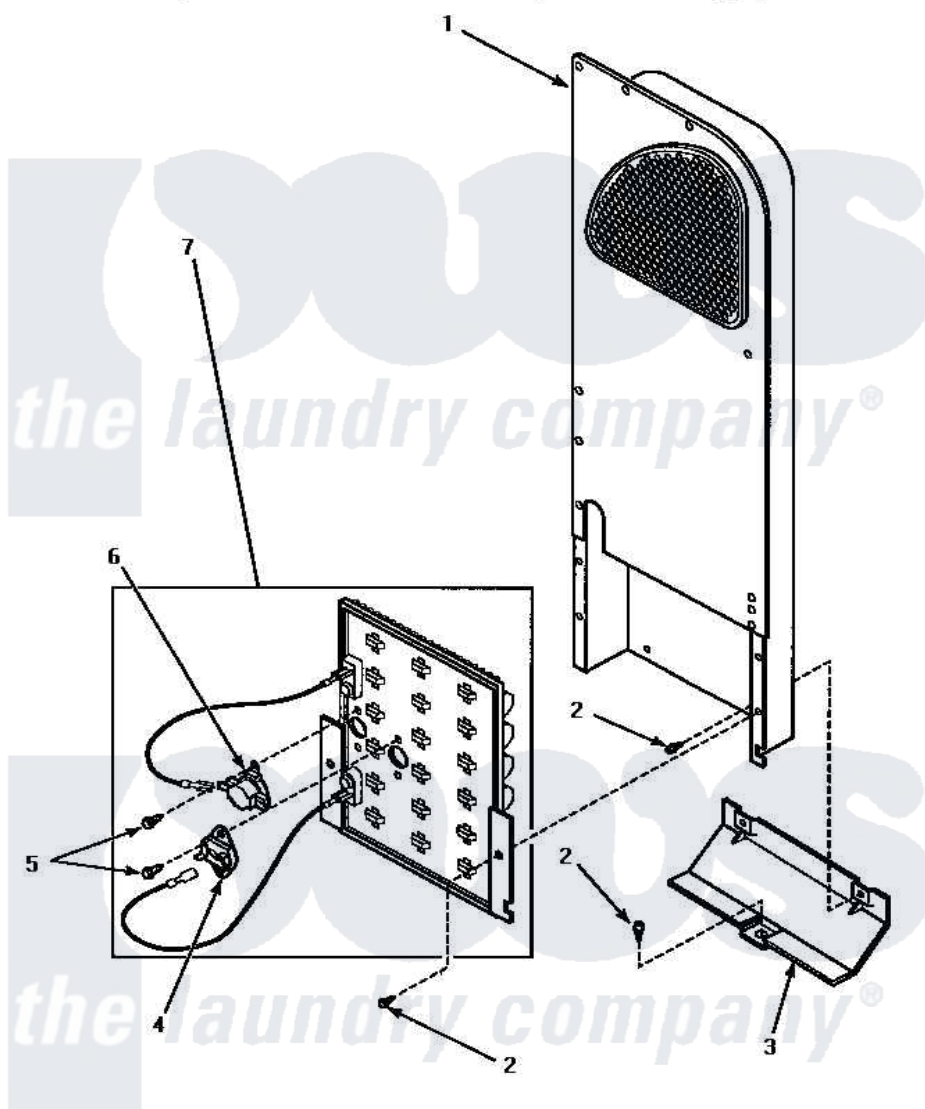

Amana LEM847W (BOM: P1176709W W) 06 - HEATER BOX ASSY (ORIGINAL)

**HEATER BOX ASSEMBLY ORIGINALLY ON DRYER
(Electric Model Dryers)**

Amana Residential Amana LEM847W (BOM: P1176709W W) Dryer Parts Parts Diagram 06 - HEATER BOX ASSY (ORIGINAL)

[Click on the part number to view part](#)

Item	Original Part Number	Replaced By	Status	Part Description
1	Y00000000		Not Available	SEE NOTE HEATER BOX ASSEMBLY
2	501668	503688		Screw, 10B-16 X .34 I
3	60952		Not Available	SHIELD,HEAT DUCT
4	62600	40113801		Fuse, Thermal
5	23222	3177991		Screw
6	Y62641	W10116735		Thermistor-Fix
7	61928			Heater Assembly 208V
"	61927			Heater Assembly