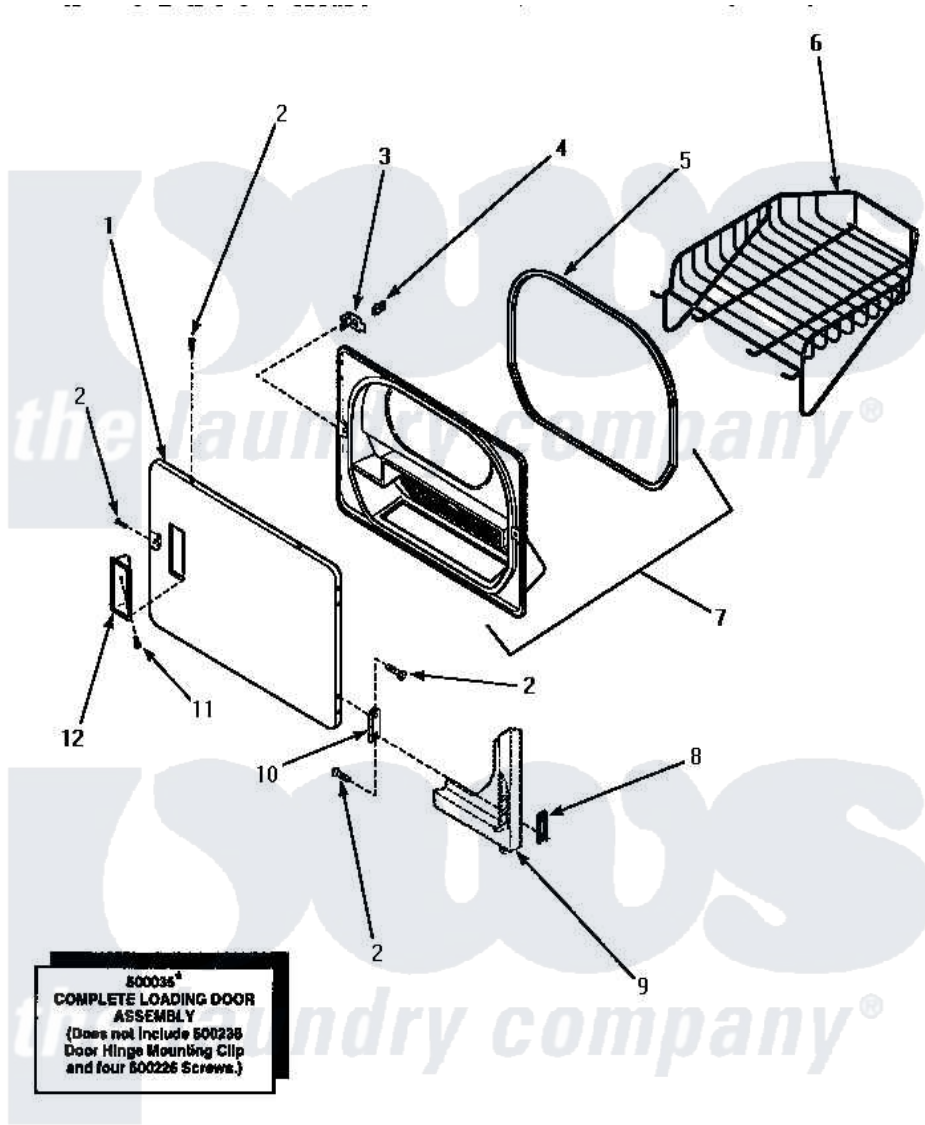

# Amana LEM847W (BOM: P1176709W W) 08 - LOADING DOOR WITH DRYING RACK

## LOADING DOOR WITH DRYING RACK

Amana Residential Amana LEM847W (BOM: P1176709W W) Dryer Parts Parts Diagram 08 - LOADING DOOR WITH DRYING RACK

Click on the part number to view part

Item	Original Part Number	Replaced By	Status	Part Description
1	<a href="#">500040L</a>			Assembly, Door-Home
"	<a href="#">500040W</a>			Assembly, Door-Home
2	<a href="#">500226</a>			Screw, 8b-16 x 5/8 Tap
3	500223	<a href="#">40116201</a>		Bracket, Door Strike
4	500039	<a href="#">510181</a>		Strike Doormetal
5	500200		Not Available	SEAL,DOOR
6	501295P		Not Available	RACK, DRYING
7	500199		Not Available	ASSY,LINER & SEAL
8	<a href="#">500236</a>			Clip, Door Hinge Mount
9	Y00000000		Not Available	SEE NOTE FRONT PANEL
10	500041	<a href="#">Y503676</a>		Hinge, Door And Top
11	500297	<a href="#">8281236</a>		Screw
12	500042L		Not Available	PULL,DOOR
"	500042W		Not Available	PULL,DOOR
NI	500035W		Not Available	ASSY,DOOR-HOME