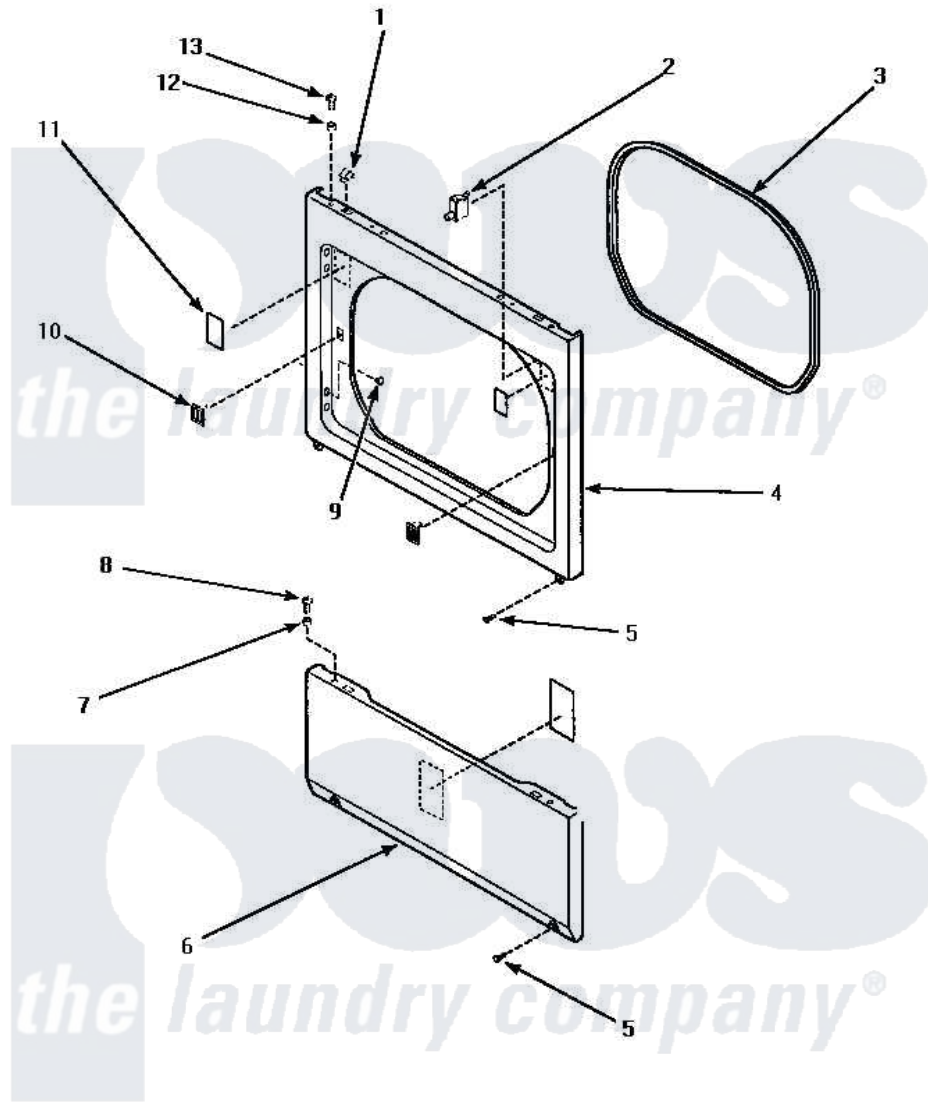

Amana LEM847W (BOM: P1176709W W) 09 - LOWER ACCESS PANEL, FRONT PANEL & SEAL

LOWER ACCESS PANEL, FRONT PANEL AND SEAL

Amana [Residential Amana LEM847W \(BOM: P1176709W W\) Dryer Parts](#) Parts Diagram 09 - LOWER ACCESS PANEL, FRONT PANEL & SEAL
 Click on the part number to view part

Item	Original Part Number	Replaced By	Status	Part Description
1	28835	22001650		Fastener, Spring
2	Y62872	W10169313		Switch-Dor
3	500034			Seal, Front Panel
4	500033W		Not Available	PANEL, FRONT
"	500033H		Not Available	PANEL,FRONT
"	500033L			Panel, Front
5	33562	27001200		Screw
6	500044H		Not Available	PANEL,ACCESS
"	500044L		Not Available	PANEL, ACCESS (ALMOND)
"	500044W	40045301WP		Panel, Access
7	56079	505187		Locator, Panel
8	32671	Y014874		Screw, Idler Arm And Sleeve
9	500227	505295		Screw, No.8ab-16 x 3/4 PH
10	54660	LA-1003		Door Catch Kit
11	500281		Not Available	STICKER