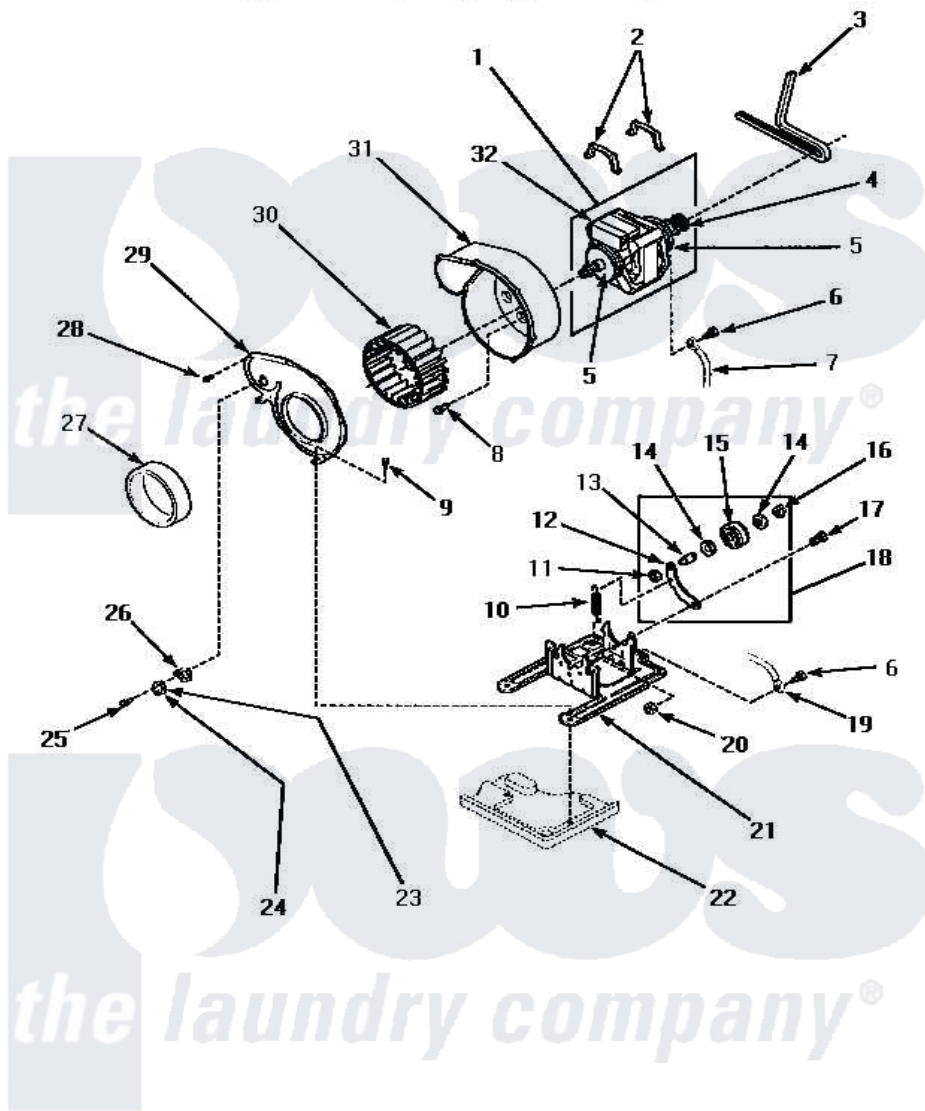

# Amana LEM847W (BOM: P1176709W W) 10 - MOTOR, EXHAUST FAN & BELT

## MOTOR, EXHAUST FAN AND BELT

Amana [Residential Amana LEM847W \(BOM: P1176709W W\) Dryer Parts](#) Parts Diagram 10 - MOTOR, EXHAUST FAN & BELT

[Click on the part number to view part](#)

Item	Original Part Number	Replaced By	Status	Part Description
1	501211	<a href="#">2200376</a>		Motor
2	Y58047	<a href="#">660658</a>		Clamp, Motor Mounting 343481 685441
3	59174	<a href="#">40111201</a>		Belt, Cylinder
4	<a href="#">500011</a>			Pulley, Motor
5	58044A		Not Available	MOUNT,MOTOR-LOCKING
6	<a href="#">20530</a>			Screw, 10-24 x 3/8 Hex
7	Y00000000		Not Available	SEE NOTE GROUND WIRE FROM MOTOR TO MOUNTING BRACKET, GREEN
8	Y31645	<a href="#">27001200</a>		Screw
9	33562	<a href="#">27001200</a>		Screw
10	<a href="#">56076</a>			Spring, Idler
11	56156	<a href="#">358160</a>		Nut
12	500910	<a href="#">37001144</a>		Assembly- Idler

13	<a href="#">56461</a>		Shaft
14	<a href="#">52549</a>		Washer, 501 ID X3/4 Odx
15	<a href="#">Y54414</a>		Assembly, Wheel And Bearing
16	<a href="#">23748</a>		Ring, Retaining
17	<a href="#">500824</a>		Screw, 1/4-20 Unc Hex
18	500269	<a href="#">37001287</a>	Assembly, Idler Lever/Shaft/Pulley
19	Y00000000	Not Available	SEE NOTE GROUND WIRE FROM MOTOR TO MOUNTING BRACKET, GREEN
20	52566	<a href="#">27001225</a>	Nut, Jam Mid Lock 1/4-20
21	500822	<a href="#">503613</a>	Mount, Motor
22	Y00000000	Not Available	SEE NOTE BASE
24	<a href="#">Y61372</a>		Thermostat
25	501086	<a href="#">90767</a>	Screw, 8A X 3/8 HeX Washer Head Tapping
26	61401	<a href="#">61623</a>	Thermostat, Heater-BR
27	<a href="#">500313</a>		Seal, Blower Housing
28	<a href="#">31260</a>		Screw, No.8 X 3/8 Ind H
29	500078	<a href="#">511969P</a>	Kit Blower Housing And Cover
30	56000	<a href="#">510139P</a>	Assembly Blower Fan Package
31	<a href="#">56020</a>		Housing, Blower
32	501218	Not Available	MOTOR SWITCH (DOES NOT INCLUDE THERMAL PROT