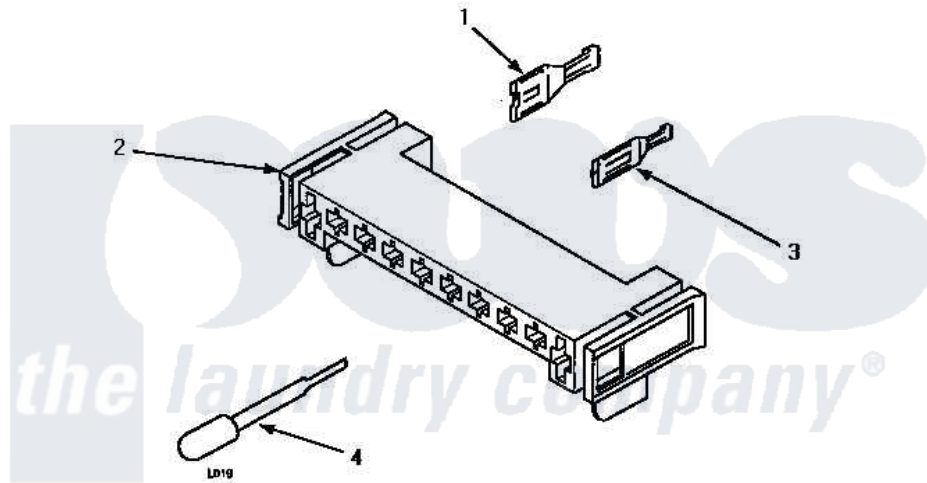

Amana LEM847W (BOM: P1176709W W) 11 - MTR CONN BLOCK/TERM & EXTRACTOR TOOL

MOTOR CONNECTION BLOCK, TERMINALS AND TERMINAL EXTRACTOR TOOLS

Amana [Residential Amana LEM847W \(BOM: P1176709W W\) Dryer Parts](#) Parts Diagram 11 - MTR CONN BLOCK/TERM & EXTRACTOR TOOL

[Click on the part number to view part](#)

Item	Original Part Number	Replaced By	Status	Part Description
1	00255		Not Available	(1/4 INCH-FOR (1) 12 GAUGE WIR
"	Y00256			Spade Terminal Or
2	500338			Housing-10 Position
3	Y00188			Molex Terminal
4	283P4			Terminal Extractor Tool
5	190P4			Terminal Extractor Tool