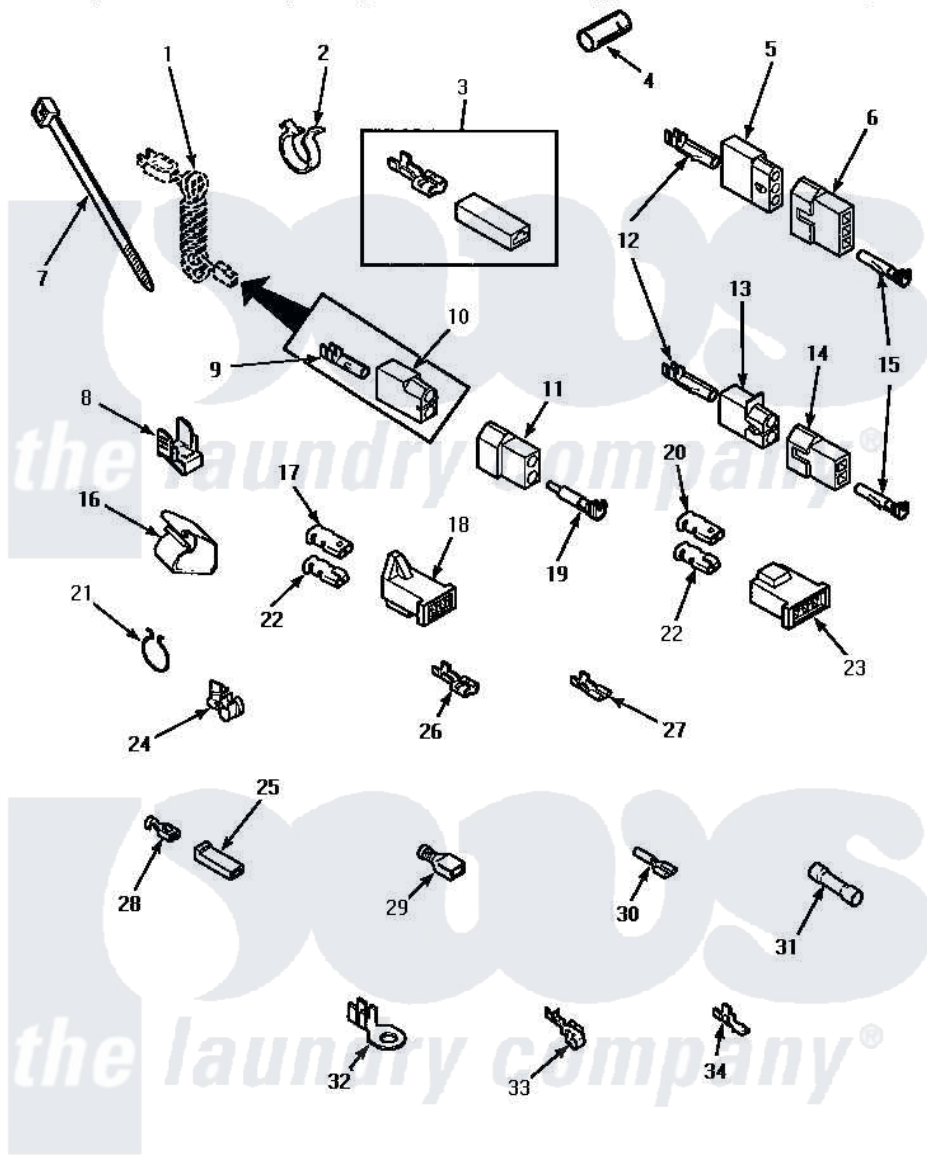

# Amana LEM847W (BOM: P1176709W W) 12 - TERMINALS

## TERMINALS

Amana [Residential Amana LEM847W \(BOM: P1176709W W\) Dryer Parts](#) Parts Diagram 12 - TERMINALS  
 Click on the part number to view part

Item	Original Part Number	Replaced By	Status	Part Description
1	Y00000000		Not Available	SEE NOTE POWER CORD -- (GAS MODELS)
2	61510	<a href="#">504034</a>		Clip, Wire
3	<a href="#">Y00237</a>			Terminal-Female 1/4 ((1) 12 GAUGE Wire Or(2) 18 GA
4	Y21365	<a href="#">503670</a>		Sleeve Insulator
5	23039	<a href="#">697780</a>		Receptacle,
6	<a href="#">23040</a>			Plug-3 Circuit
7	55881	<a href="#">M0321209</a>		Tie-Electrical
8	Y00161	<a href="#">B5733302</a>		Clip, Ground
9	<a href="#">00130</a>			Terminal, Pin-1/8 Femal
10	<a href="#">56265</a>			Receptacle, 2 Circuit
11	<a href="#">56266</a>			Plug
12	Y00117	<a href="#">5011-XX</a>		093 Female Socket
13	<a href="#">56451</a>			Receptacle, 2 Circuit
14	<a href="#">56448</a>			Terminal Block Plug
15	<a href="#">Y00116</a>			Terminal, Pin-Male