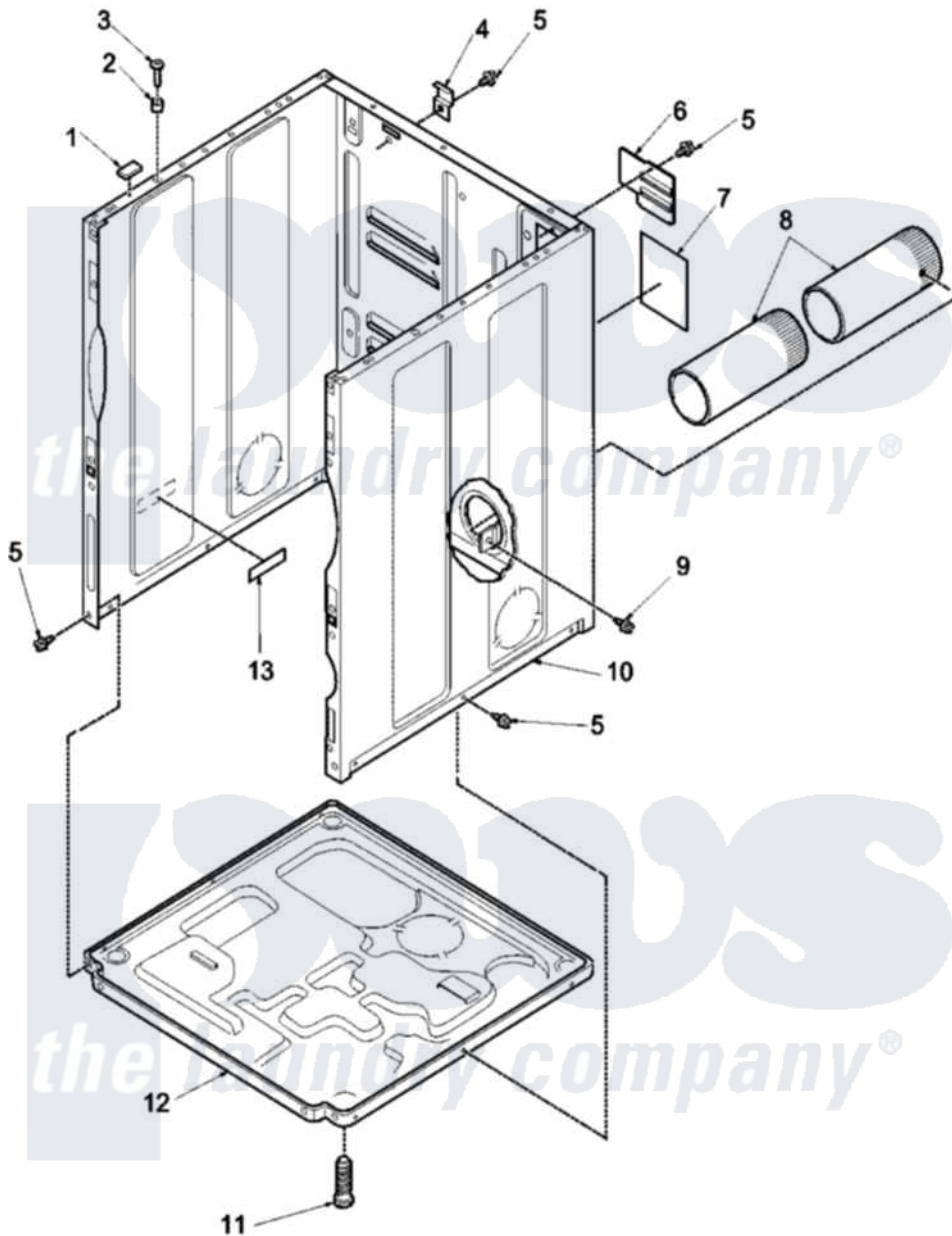

Amana LES10AW (BOM: PLES10AW) 01 - Cabinet and Base

Amana Residential Amana LES10AW (BOM: PLES10AW) Washer Parts Parts Diagram 01 - Cabinet and Base
 Click on the part number to view part

Item	Original Part Number	Replaced By	Status	Part Description
1	Y56128			Pad, Bumper
2	56079	505187		Locator, Panel
3	32671	Y014874		Screw, Idler Arm And Sleeve
4	500003			Hinge, Top
5	503661	27001200		Screw
6	500114	510903		Plate Access Panel
7	501289		Not Available	(ELECTRIC MODELS)
8	500064	505518		Duct, Exhaust
9	503688			Screw, 10B-16 X .34 I
10	500001WP	37001284		Cabinet As Pack
11	Y500101			Leg, Leveling
12	500070			Base, Dryer
13	61294		Not Available	(ELECTRIC MODELS)
NI	57637			Assembly, Lead-In Cord
"	528P3			Directional Exhaust Kit
"	521P3			Kit, Flex Vent-Display