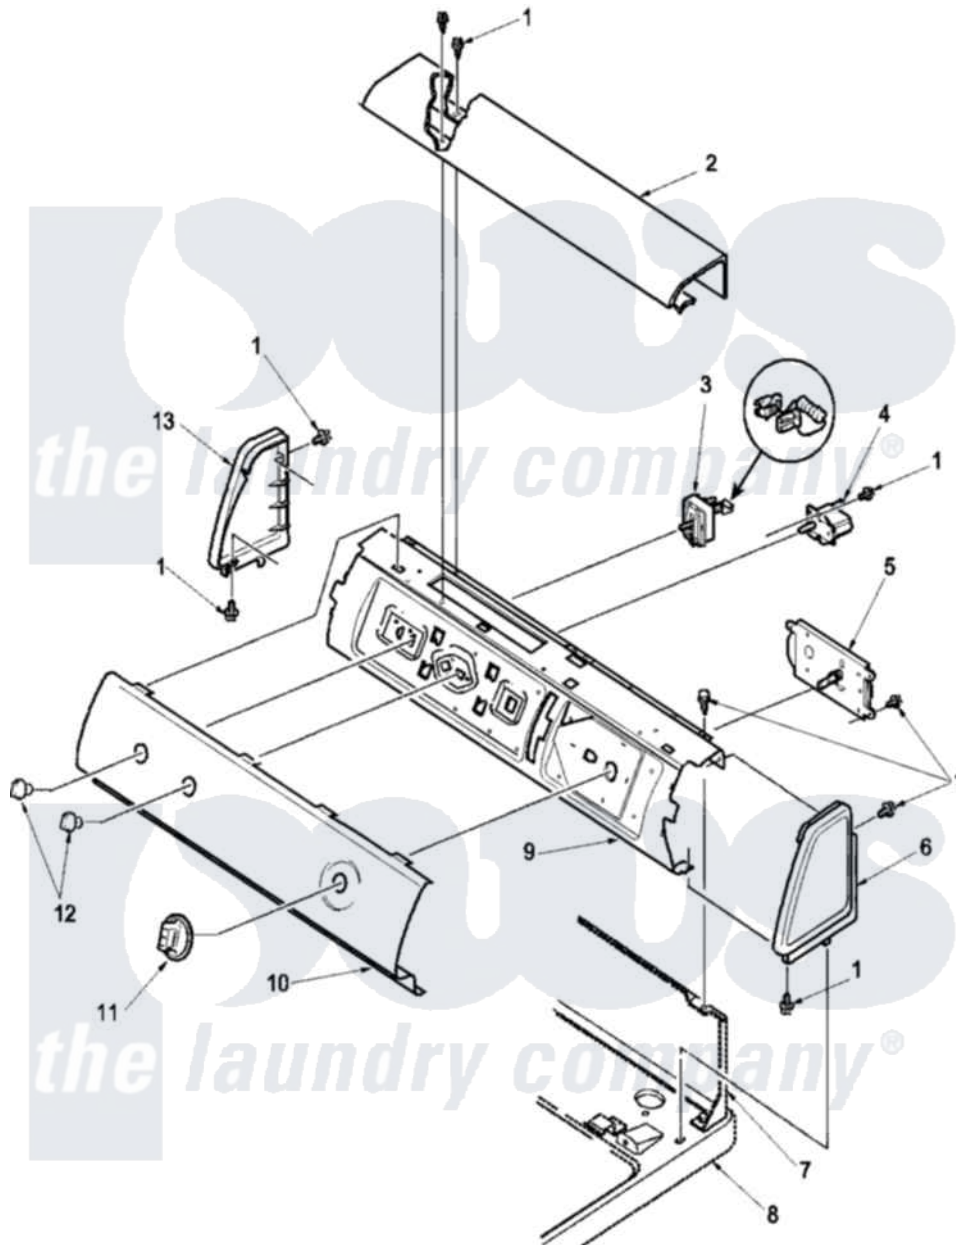

# Amana LES10AW (BOM: PLES10AW) 02 - Control Panel

Amana Residential Amana LES10AW (BOM: PLES10AW) Washer Parts Parts Diagram 02 - Control Panel  
 Click on the part number to view part

Item	Original Part Number	Replaced By	Status	Part Description
1	501086	<a href="#">90767</a>		Screw, 8A X 3/8 HeX Washer Head Tapping
2	<a href="#">503674W</a>			Cover, Top
5	503767	<a href="#">505472</a>		Timer, 3 Cycle
6	504008W		Not Available	CAP-END RH
7	500343		Not Available	PANEL,BACK(HOME HOOD)
8	500085WP	<a href="#">37001027</a>		Panel, Top
9	503901		Not Available	PANEL,SUPPORT CONTROL (MECH)
10	504022W		Not Available	PANEL, GRAPHIC
11	Y504002	<a href="#">502220W</a>		Knob, Timer
13	504009W	<a href="#">40012702W</a>		Endcap