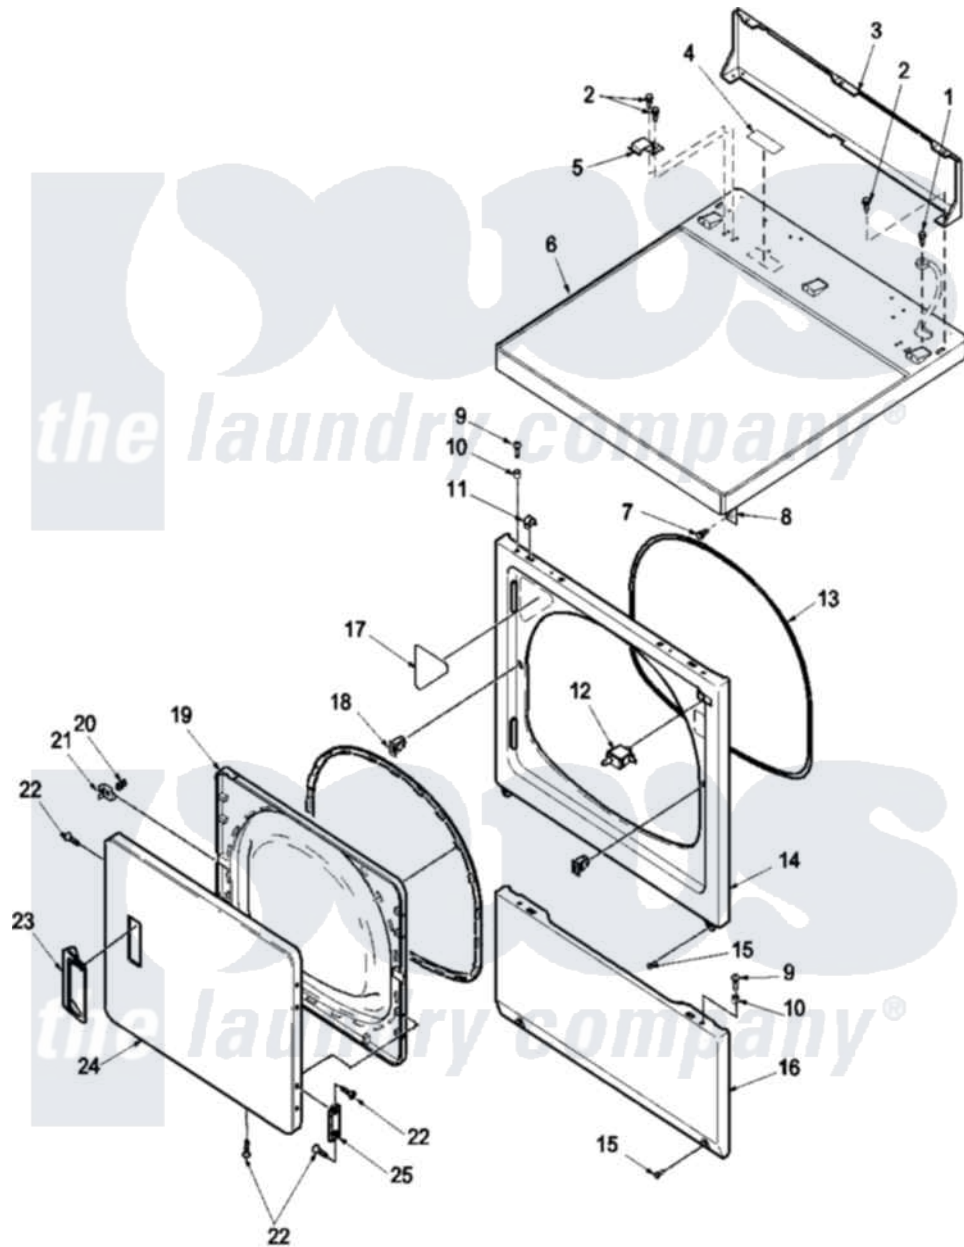

Amana LES10AW (BOM: PLES10AW) 03 - Door and Front, Access, and Top Panels

Amana Residential Amana LES10AW (BOM: PLES10AW) Washer Parts Parts Diagram 03 - Door and Front, Access, and Top Panels

[Click on the part number to view part](#)

Item	Original Part Number	Replaced By	Status	Part Description
1	503688			Screw, 10B-16 X .34 I
2	501086	90767		Screw, 8A X 3/8 HeX Washer Head Tapping
3	500343		Not Available	PANEL,BACK(HOME HOOD)
4	24903		Not Available	STICKER,DISCONNECT POW
5	501241	Y503876		Clip, Hold Down
6	500085WP	37001027		Panel, Top
7	503661	27001200		Screw
8	500084	40130801		Bracket, Top Mount
9	32671	Y014874		Screw, Idler Arm And Sleeve
10	56079	505187		Locator, Panel
11	56080	22001650		Fastener, Spring
12	Y504570	W10169313		Switch-Dor
13	504005	511056		Seal Front Panel

14	503656W	503656WP	Panel, Front
15	503661	27001200	Screw
16	503796W	40045301WP	Panel, Access
17	500281	Not Available	STICKER
18	54660	LA-1003	Door Catch Kit
19	503643W	37001028	Seal And Liner, Assembly
20	500039	510181	Strike Doormetal
21	500223	40116201	Bracket, Door Strike
22	505050	500226	Screw, 8b-16 x 5/8 Tap
23	503646W	R9800012	Pull, Door
24	503654W	12002136	Door Handle
25	Y503676		Hinge, Door And Top
NI	503769		Assembly, Wiring Harness