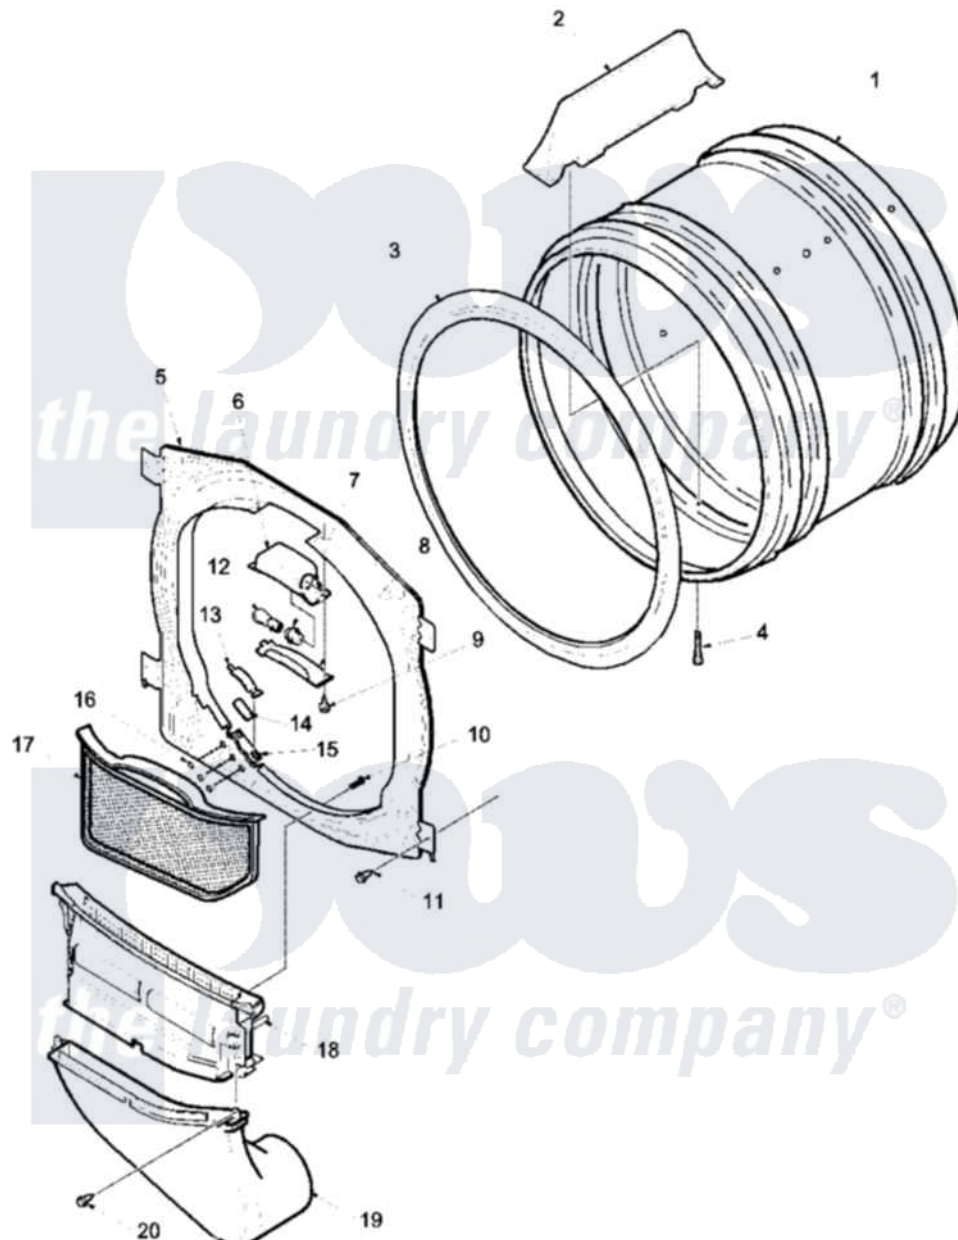

# Amana LES10AW (BOM: PLES10AW) 04 - F Bulkhead, Air Duct, Seal and Cylinder

Amana Residential Amana LES10AW (BOM: PLES10AW) Washer Parts Parts Diagram 04 - F Bulkhead, Air Duct, Seal and Cylinder

Click on the part number to view part

Item	Original Part Number	Replaced By	Status	Part Description
1	<a href="#">504467WP</a>			Cylinder Assembly
2	503703	<a href="#">12002559</a>		Baffle Kit
3	501801	<a href="#">37001132</a>		Seal, Cylinder
4	<a href="#">Y62588</a>			Screw, 10BT-12 X 1 Tap
5	<a href="#">503756W</a>			Assembly, Blkhd Front CO
6	503622	<a href="#">Y504452</a>		Light Assembly
7	504458	<a href="#">Y504452</a>		Light Assembly
8	Y503623	<a href="#">40094301</a>		Lens, Light
9	500227	<a href="#">505295</a>		Screw, No.8ab-16 x 3/4 PH
10	<a href="#">500226</a>			Screw, 8b-16 x 5/8 Tap
11	503661	<a href="#">27001200</a>		Screw
12	Y60954	<a href="#">67001316</a>		Bulb, Light
13	Y501676	<a href="#">37001298</a>		Glide- Dry
14	500092	<a href="#">510189</a>		Pad Felt
15	501554	<a href="#">12002090</a>		Bracket

16	504540		Not Available	(USED TO FASTEN 501554 GLIDE B
17	Y503627	<a href="#">37001142</a>		Filter, Lint
18	Y504203	<a href="#">37001141</a>		Air Duct Assembly
19	Y503626	<a href="#">37001141</a>		Air Duct Assembly
20	<a href="#">501285</a>			Screw, No.12 X 9/16-Pla
NI	22506P	<a href="#">511637P</a>		Adh Dow 737 Clr 3 Oz Tube