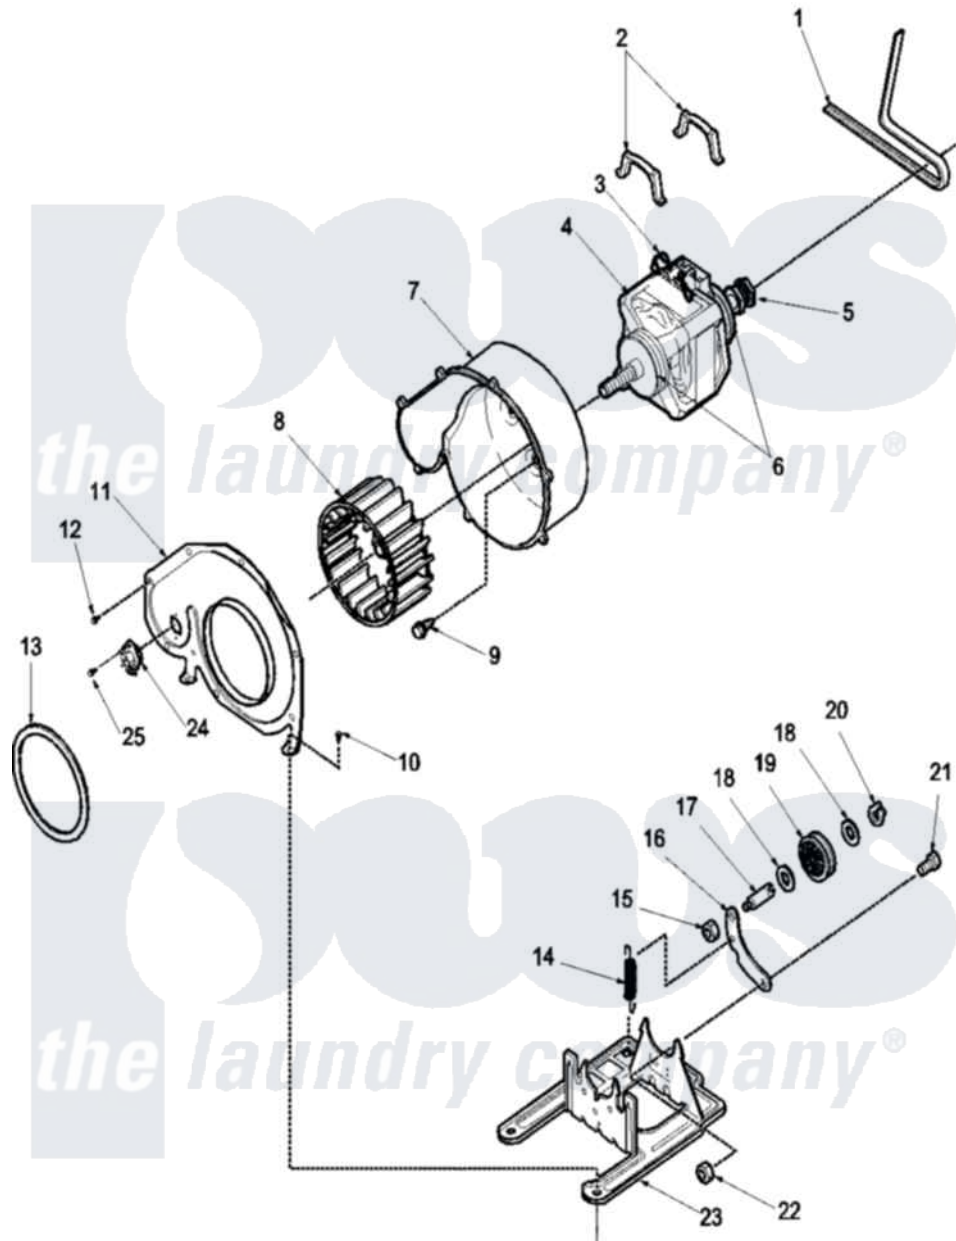

# Amana LES10AW (BOM: PLES10AW) 05 - Motor and Fan Assemblies

Amana Residential Amana LES10AW (BOM: PLES10AW) Washer Parts Parts Diagram 05 - Motor and Fan Assemblies  
 Click on the part number to view part

Item	Original Part Number	Replaced By	Status	Part Description
1	59174	<a href="#">40111201</a>		Belt, Cylinder
2	Y58047	<a href="#">660658</a>		Clamp, Motor Mounting 343481 685441
3	501218		Not Available	MOTOR SWITCH (DOES NOT INCLUDE THERMAL PROT
4	502368	<a href="#">2200376</a>		Motor
5	<a href="#">500011</a>			Pulley, Motor
6	<a href="#">590P3</a>			Motor Hub Ring Kit
7	<a href="#">56020</a>			Housing, Blower
8	56000	<a href="#">510139P</a>		Assembly Blower Fan Package
9	Y31645	<a href="#">27001200</a>		Screw
10	503661	<a href="#">27001200</a>		Screw
11	500078	<a href="#">511969P</a>		Kit Blower Housing And Cover
12	<a href="#">31260</a>			Screw, No.8 X 3/8 Ind H
13	504018	<a href="#">37001119</a>		Seal, Blower Housing
14	<a href="#">56076</a>			Spring, Idler

15	56156	<a href="#">358160</a>	Nut
16	500910	<a href="#">37001144</a>	Assembly- Idler
17	<a href="#">56461</a>		Shaft
18	<a href="#">52549</a>		Washer, 501 ID X3/4 Odx
19	<a href="#">Y54414</a>		Assembly, Wheel And Bearing
20	<a href="#">23748</a>		Ring, Retaining
21	<a href="#">500824</a>		Screw, 1/4-20 Unc Hex
22	52566	<a href="#">27001225</a>	Nut, Jam Mid Lock 1/4-20
23	<a href="#">503613</a>		Mount, Motor
24	<a href="#">Y504514</a>		Thermostat
25	Y33561	<a href="#">489464</a>	Screw
NI	500269	<a href="#">37001287</a>	Assembly, Idler Lever/Shaft/Pulley