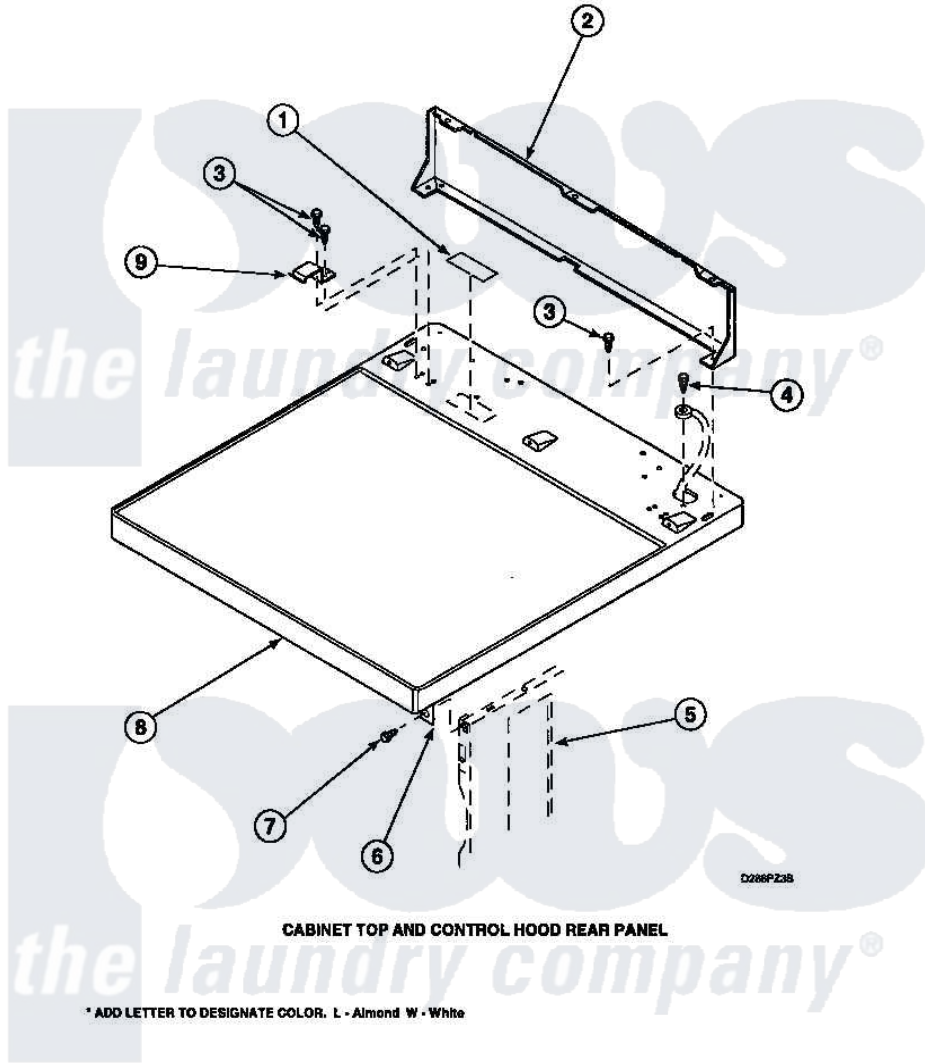

**Amana LES33AW (BOM: PLES33AW) 02 - CABINET TOP AND CONTROL HOOD REAR PANEL**

RP3200004 (504010)  
Rev. 0

10

Amana [Residential Amana LES33AW \(BOM: PLES33AW\) Dryer Parts](#) Parts Diagram 02 - CABINET TOP AND CONTROL HOOD REAR PANEL  
Click on the part number to view part

Item	Original Part Number	Replaced By	Status	Part Description
1	24903		Not Available	STICKER,DISCONNECT POW
2	500343		Not Available	PANEL,BACK(HOME HOOD)
3	501086	<a href="#">90767</a>		Screw, 8A X 3/8 HeX Washer Head Tapping
4	<a href="#">503688</a>			Screw, 10B-16 X .34 I
5	500001P		Not Available	(ADD LETTER BEFORE "P" IN PART
6	500084	<a href="#">40130801</a>		Bracket, Top Mount
7	503661	<a href="#">27001200</a>		Screw
8	500085P		Not Available	(ADD LETTER L-L, W-W TO PART N
9	501241	<a href="#">Y503876</a>		Clip, Hold Down