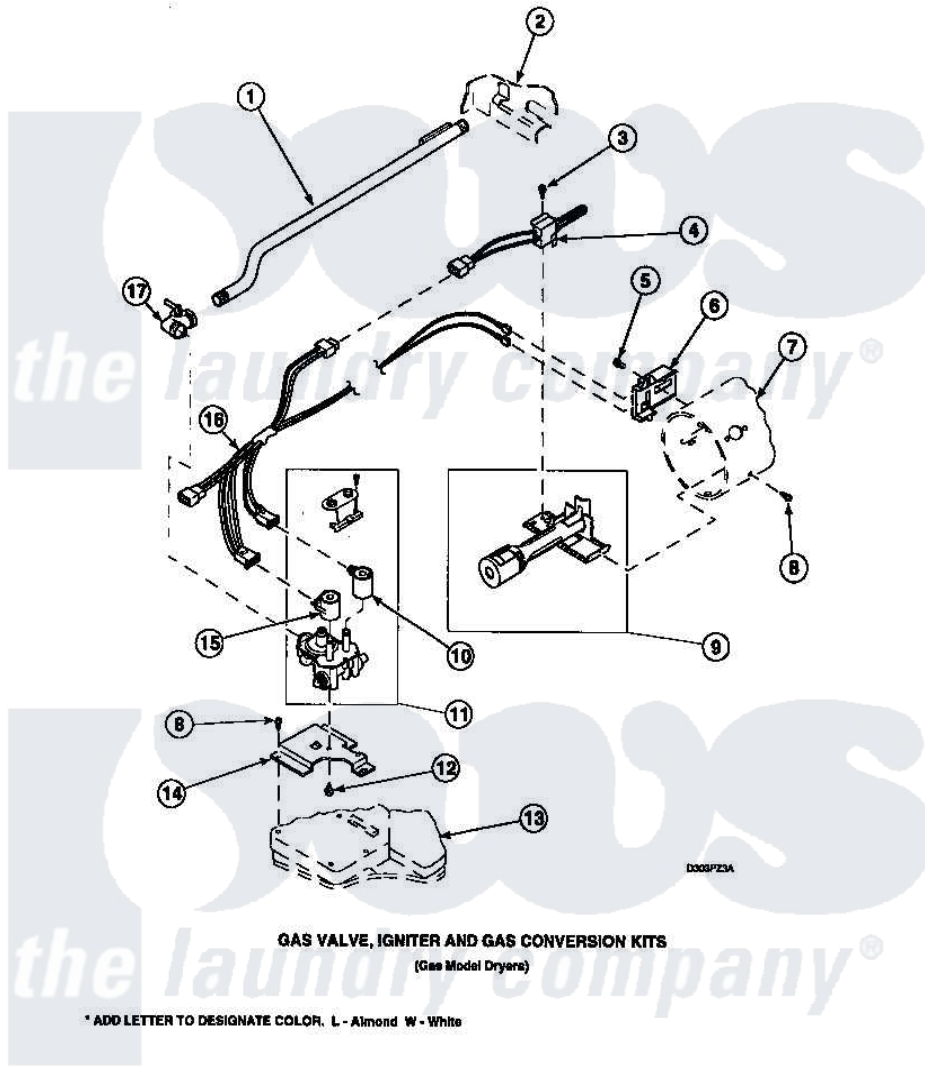

Amana LES33AW (BOM: PLES33AW) 05 - GAS VALVE, IGNITER & GAS CONVERSION KITS

RP320004 (504010)
Rev. 0

28

Amana [Residential Amana LES33AW \(BOM: PLES33AW\) Dryer Parts](#) Parts Diagram 05 - GAS VALVE, IGNITER & GAS CONVERSION KITS

[Click on the part number to view part](#)

Item	Original Part Number	Replaced By	Status	Part Description
NI	503763		Not Available	ASSY, WIRE HARNESS
"	650P3			Kit, Gas Burner Conversion
"	649P3	LPK1		LP Gas Con