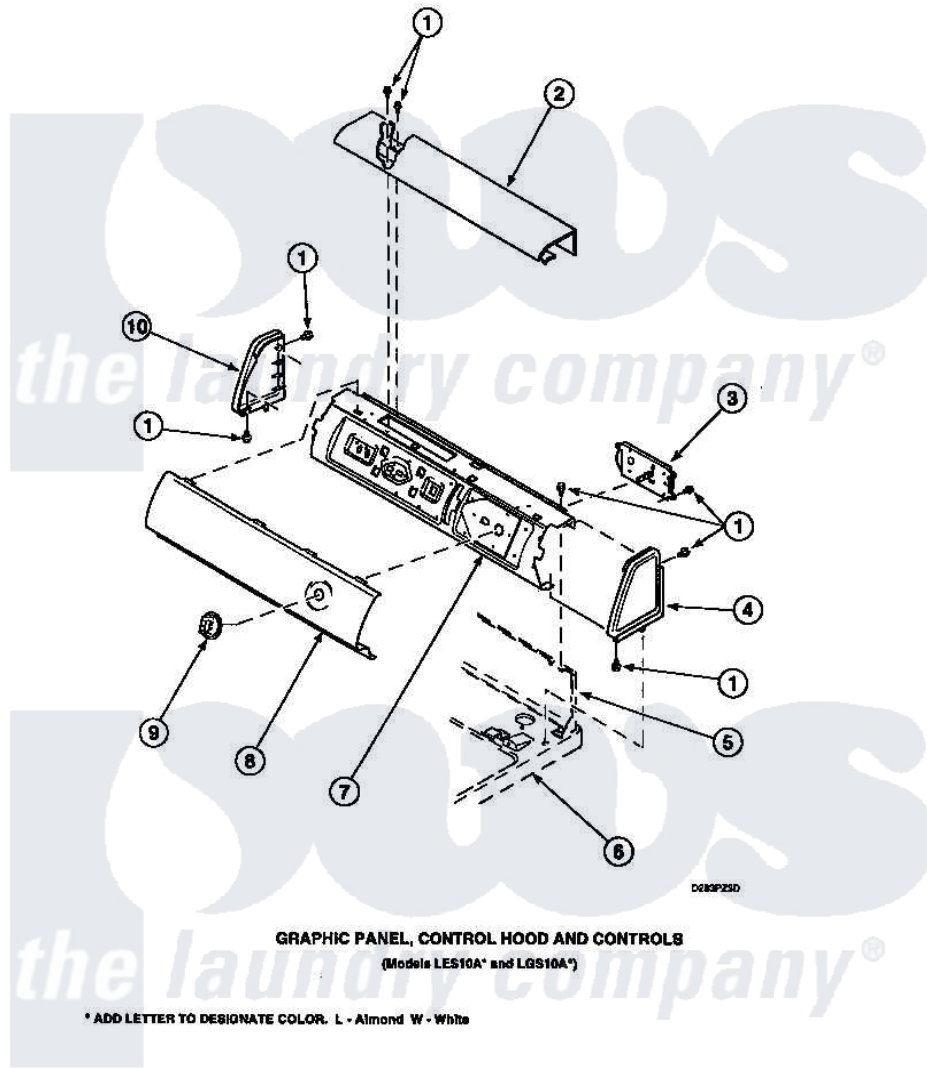

Amana LES33AW (BOM: PLES33AW) 06 - GRAPHIC PANEL, CONTROL HOOD AND CONTROLS

RP320004 (504010)
Rev. 0

6

Amana [Residential Amana LES33AW \(BOM: PLES33AW\) Dryer Parts](#) Parts Diagram 06 - GRAPHIC PANEL, CONTROL HOOD AND CONTROLS
Click on the part number to view part

Item	Original Part Number	Replaced By	Status	Part Description
10	Y504009	40012702W		Endcap