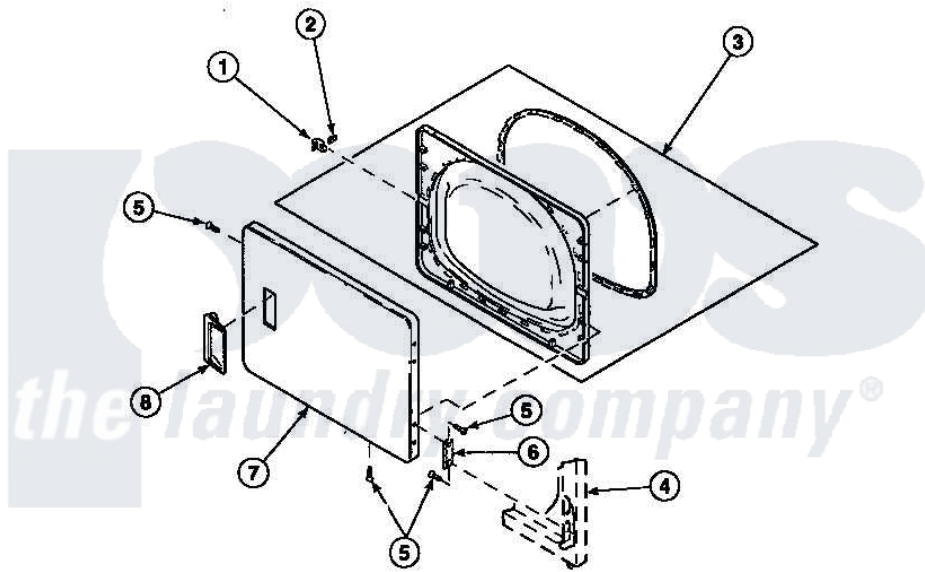

Amana LES33AW (BOM: PLES33AW) 10 - LOADING DOOR

D287P23B

LOADING DOOR

* ADD LETTER TO DESIGNATE COLOR. L - Almond W - White

RP3200054 (504010)
Rev. 0

12

Amana [Residential Amana LES33AW \(BOM: PLES33AW\) Dryer Parts](#) Parts Diagram 10 - LOADING DOOR
Click on the part number to view part

Item	Original Part Number	Replaced By	Status	Part Description
1	500223	40116201		Bracket, Door Strike
2	500039	510181		Strike Doormetal
3	503643W	37001028		Seal And Liner, Assembly
4	503656		Not Available	(ADD LETTER L-L, W-W TO PART N)
5	505050	500226		Screw, 8b-16 x 5/8 Tap
6	Y503676			Hinge, Door And Top
7	503654		Not Available	(ADD LETTER L-L, W-W TO PART N)
8	503646		Not Available	DOOR PULL (ADD LETTER L-L, W-W TO PART N)