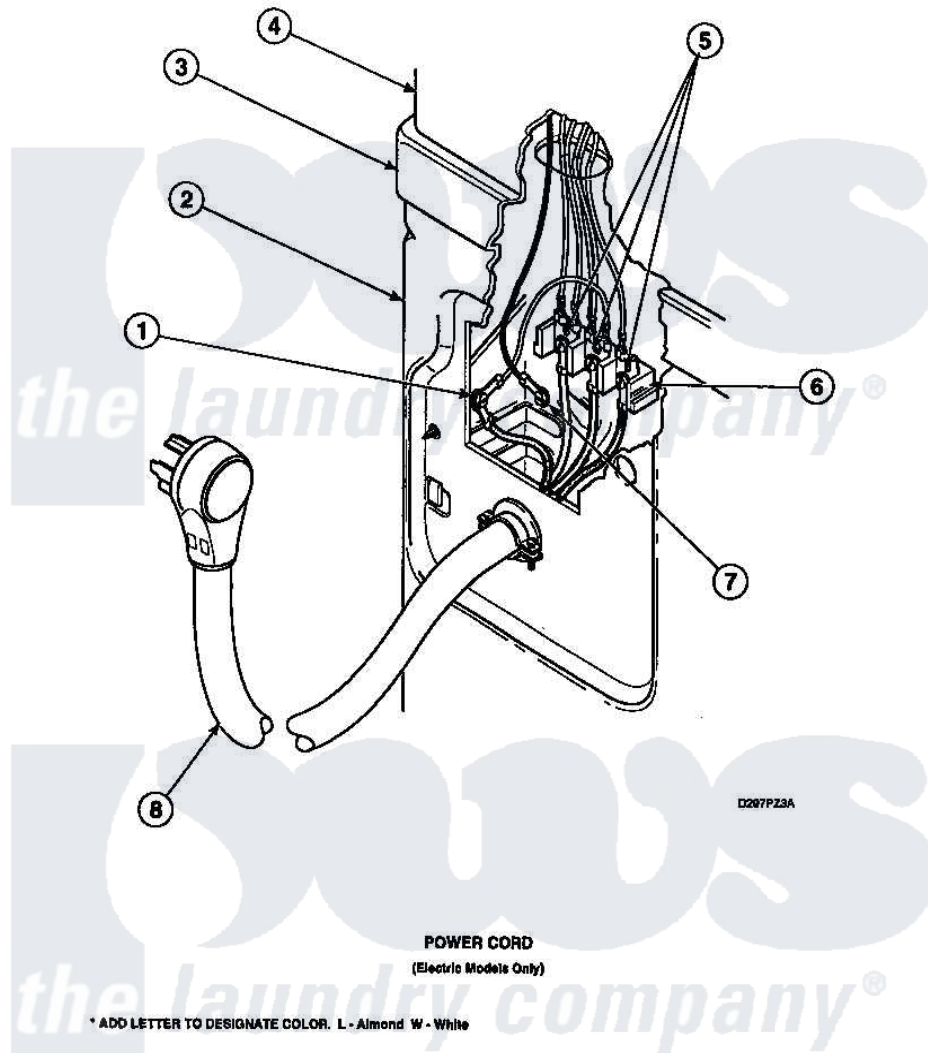

Amana LES33AW (BOM: PLES33AW) 14 - POWER CORD

RP3200004 (504010)
Rev. 0

32

Amana Residential Amana LES33AW (BOM: PLES33AW) Dryer Parts Parts Diagram 14 - POWER CORD
[Click on the part number to view part](#)

| Item | Original Part Number | Replaced By | Status | Part Description |
|------|------------------------|-------------------------|---------------|--------------------------------|
| 1 | 20530 | | | Screw, 10-24 x 3/8 Hex |
| 2 | 500001P | | Not Available | (ADD LETTER BEFORE "P" IN PART |
| 3 | 500085P | | Not Available | (ADD LETTER L-L, W-W TO PART N |
| 4 | 500343 | | Not Available | PANEL, BACK(HOME HOOD) |
| 5 | Y61199 | 3400094 | | Screw, 10-32 X 3/8 |
| 6 | 61923P | 61923 | | Block, Terminal |
| 7 | 503688 | | | Screw, 10B-16 X .34 I |
| 8 | 57637 | | | Assembly, Lead-In Cord |