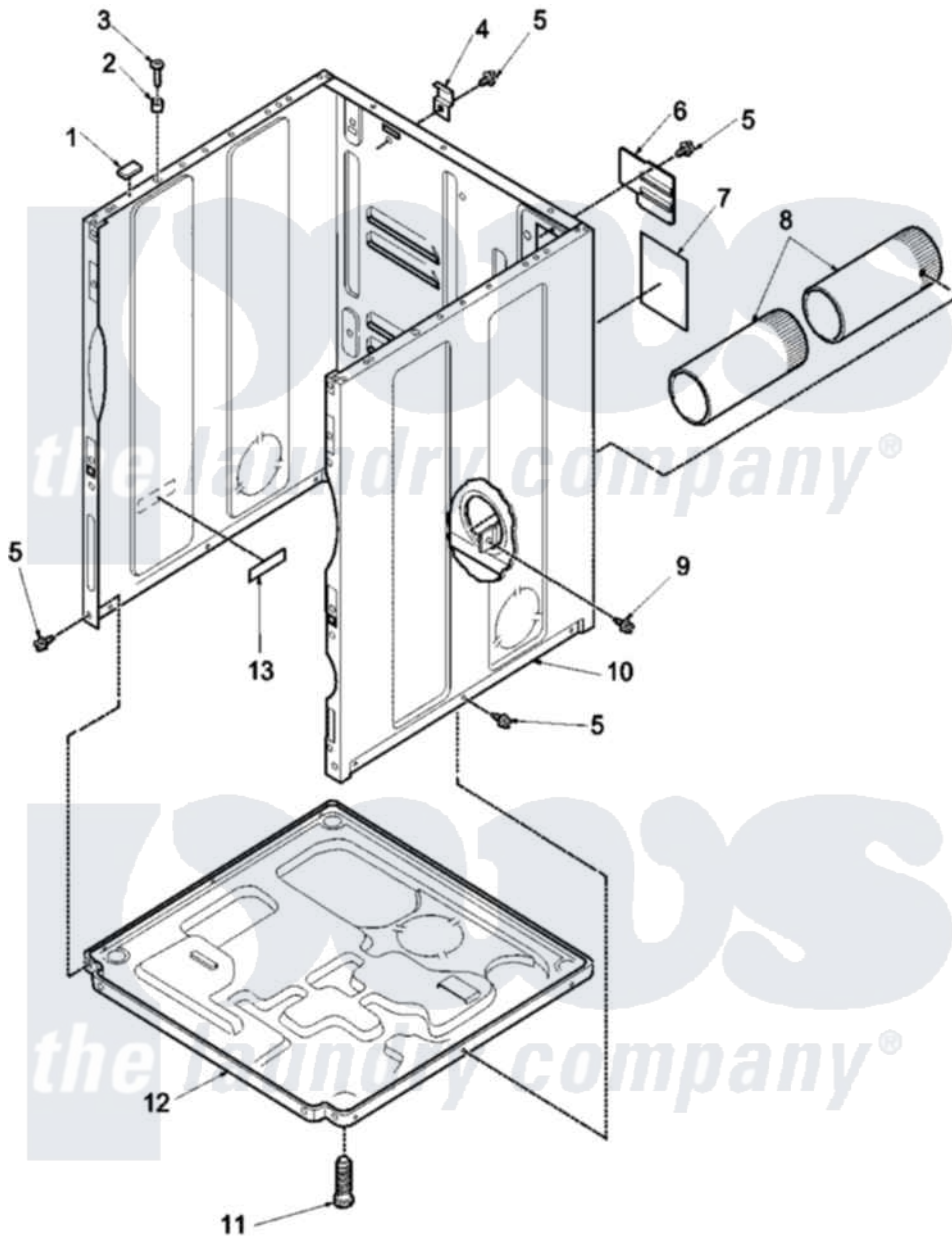

Amana LES34AW (BOM: PLES34AW) 01 - Cabinet and Base

Amana Residential Amana LES34AW (BOM: PLES34AW) Washer Parts Parts Diagram 01 - Cabinet and Base
 Click on the part number to view part

Item	Original Part Number	Replaced By	Status	Part Description
1	Y56128			Pad, Bumper
2	56079	505187		Locator, Panel
3	32671	Y014874		Screw, Idler Arm And Sleeve
4	500003			Hinge, Top
5	503661	27001200		Screw
6	500114	510903		Plate Access Panel
7	501289		Not Available	(ELECTRIC MODELS)
8	500064	505518		Duct, Exhaust
9	503688			Screw, 10B-16 X .34 I
10	500001WP	37001284		Cabinet As Pack
11	Y500101			Leg, Leveling
12	500070			Base, Dryer
13	61294		Not Available	(ELECTRIC MODELS)
NI	57637			Assembly, Lead-In Cord
"	528P3			Directional Exhaust Kit
"	521P3			Kit, Flex Vent-Display