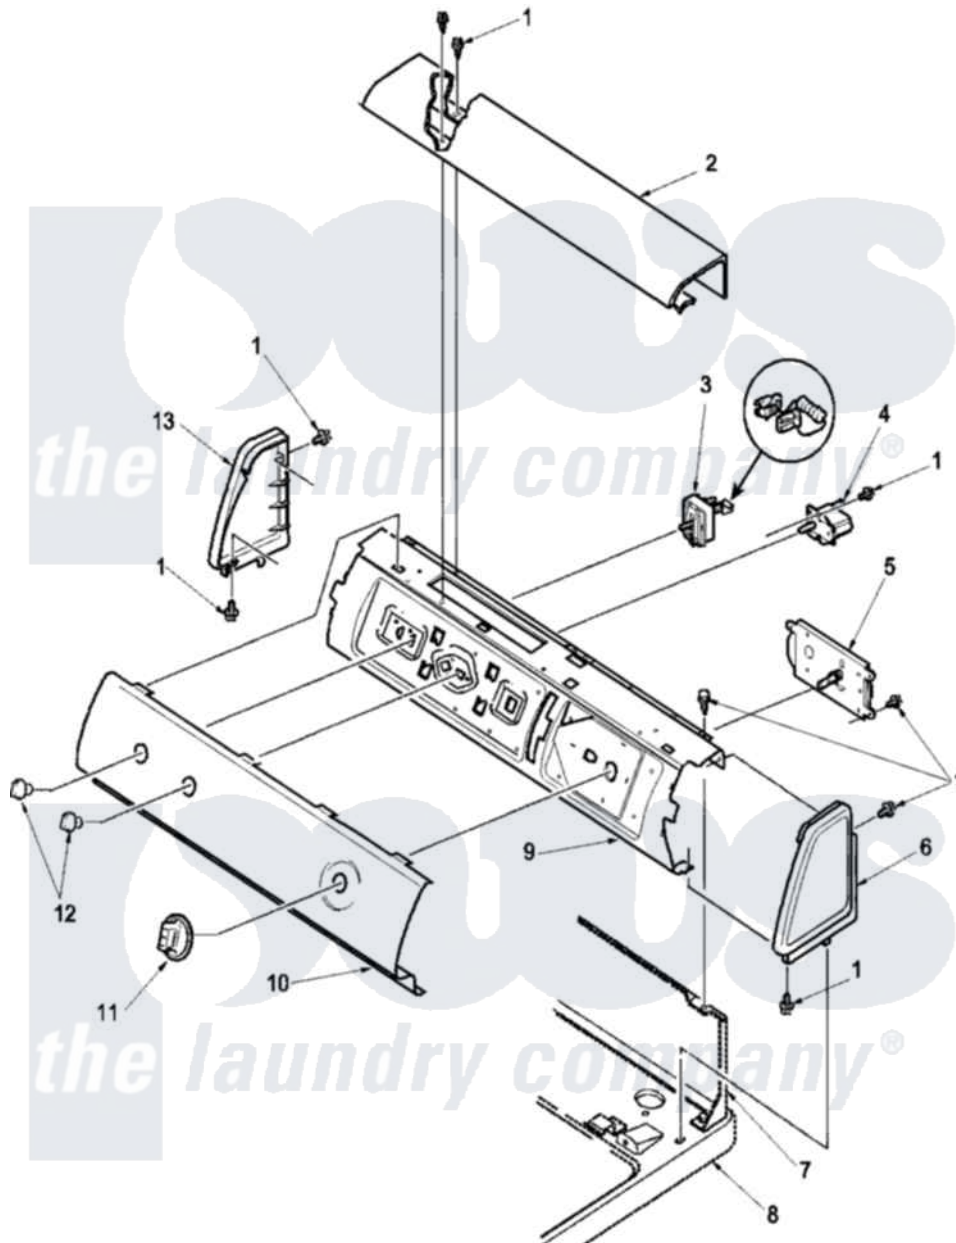

Amana LES34AW (BOM: PLES34AW) 02 - Control Panel

Amana Residential Amana LES34AW (BOM: PLES34AW) Washer Parts Parts Diagram 02 - Control Panel
 Click on the part number to view part

Item	Original Part Number	Replaced By	Status	Part Description
1	501086	90767		Screw, 8A X 3/8 HeX Washer Head Tapping
2	503674W			Cover, Top
3	Y503997			Switch, Fabric Selector
4	Y504191			Signal
5	Y503873	505474P		Timer
6	504008W		Not Available	CAP-END RH
7	500343		Not Available	PANEL,BACK(HOME HOOD)
8	500085WP	37001027		Panel, Top
9	503901		Not Available	PANEL,SUPPORT CONTROL (MECH)
10	504569W			Panel, Graphics
11	Y504002	502220W		Knob, Timer
12	33688	36701W		Knob
13	504009W	40012702W		Endcap