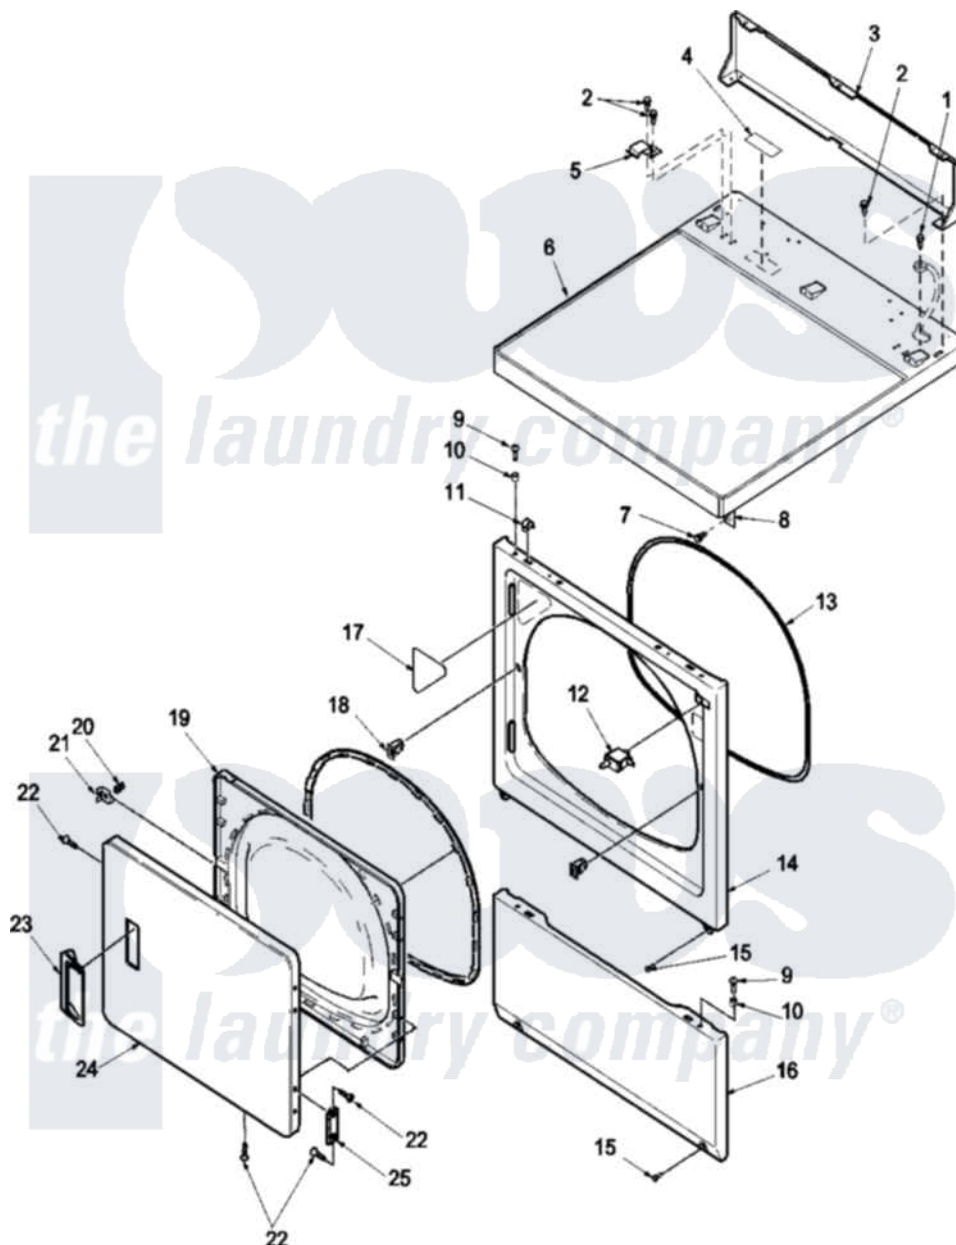

# Amana LES34AW (BOM: PLES34AW) 03 - Door and Front, Access, and Top Panels

Amana Residential Amana LES34AW (BOM: PLES34AW) Washer Parts Parts Diagram 03 - Door and Front, Access, and Top Panels  
 Click on the part number to view part

Item	Original Part Number	Replaced By	Status	Part Description
1	<a href="#">503688</a>			Screw, 10B-16 X .34 I
2	501086	<a href="#">90767</a>		Screw, 8A X 3/8 HeX Washer Head Tapping
3	500343		Not Available	PANEL,BACK(HOME HOOD)
4	24903		Not Available	STICKER,DISCONNECT POW
5	501241	<a href="#">Y503876</a>		Clip, Hold Down
6	500085WP	<a href="#">37001027</a>		Panel, Top
7	503661	<a href="#">27001200</a>		Screw
8	500084	<a href="#">40130801</a>		Bracket, Top Mount
9	32671	<a href="#">Y014874</a>		Screw, Idler Arm And Sleeve
10	56079	<a href="#">505187</a>		Locator, Panel
11	56080	<a href="#">22001650</a>		Fastener, Spring
12	Y504570	<a href="#">W10169313</a>		Switch-Dor
13	504005	<a href="#">511056</a>		Seal Front Panel

14	503656W	<a href="#">503656WP</a>	Panel, Front
15	503661	<a href="#">27001200</a>	Screw
16	503796W	<a href="#">40045301WP</a>	Panel, Access
17	500281	Not Available	STICKER
18	54660	<a href="#">LA-1003</a>	Door Catch Kit
19	503643W	<a href="#">37001028</a>	Seal And Liner, Assembly
20	500039	<a href="#">510181</a>	Strike Doormetal
21	500223	<a href="#">40116201</a>	Bracket, Door Strike
22	505050	<a href="#">500226</a>	Screw, 8b-16 x 5/8 Tap
23	503646W	<a href="#">R9800012</a>	Pull, Door
24	503654W	<a href="#">12002136</a>	Door Handle
25	<a href="#">Y503676</a>		Hinge, Door And Top
NI	503922	Not Available	ASSY, WIRING HARNESS