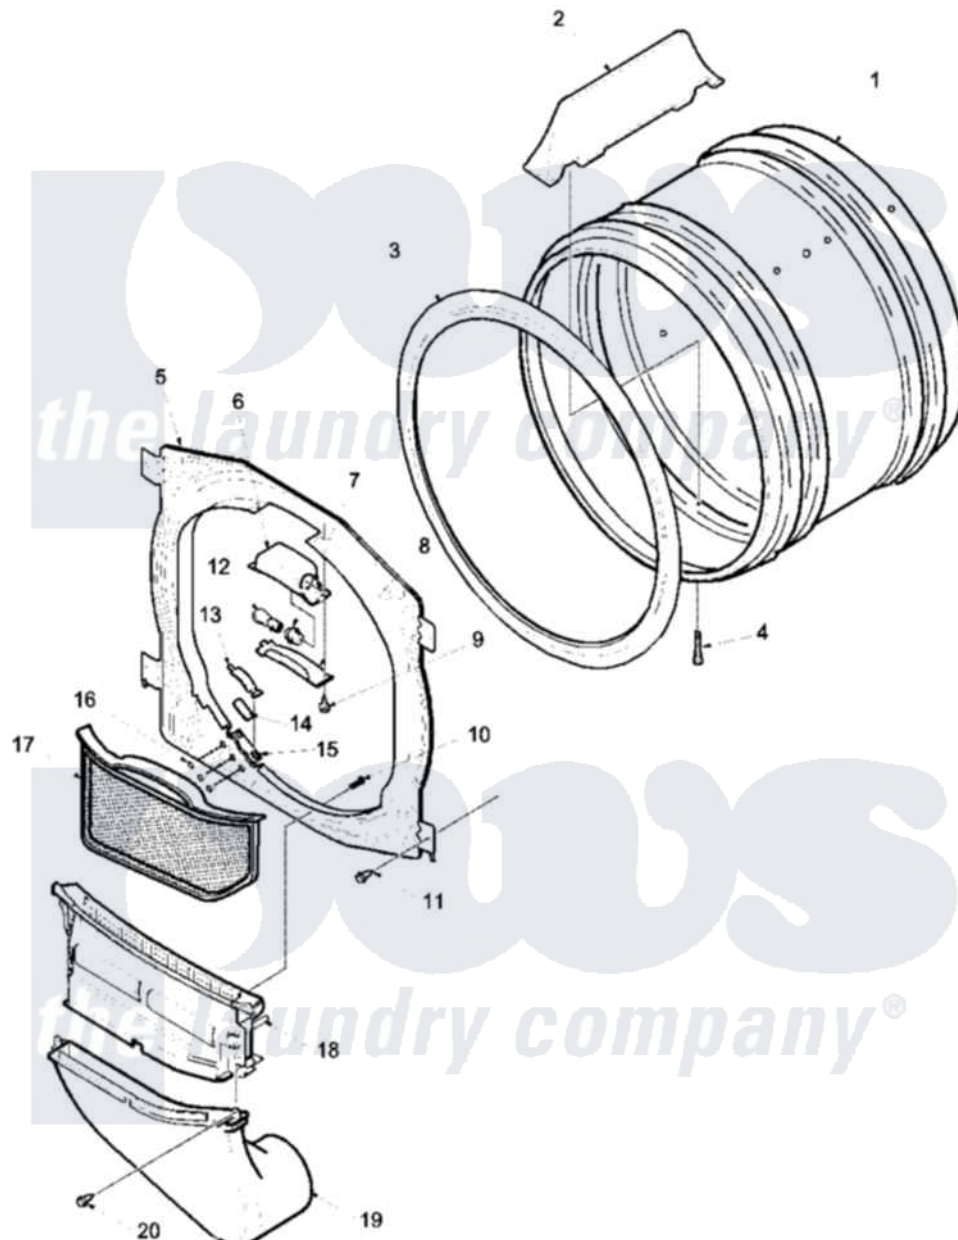

# Amana LES34AW (BOM: PLES34AW) 04 - F Bulkhead, Air Duct, Seal and Cylinder

Amana Residential Amana LES34AW (BOM: PLES34AW) Washer Parts Parts Diagram 04 - F Bulkhead, Air Duct, Seal and Cylinder

Click on the part number to view part

Item	Original Part Number	Replaced By	Status	Part Description
1	<a href="#">504467WP</a>			Cylinder Assembly
2	503703	<a href="#">12002559</a>		Baffle Kit
3	501801	<a href="#">37001132</a>		Seal, Cylinder
4	<a href="#">Y62588</a>			Screw, 10BT-12 X 1 Tap
5	503709W	<a href="#">503616WP</a>		Assembly, Frt Bulkhead
6	503622	<a href="#">Y504452</a>		Light Assembly
7	504458	<a href="#">Y504452</a>		Light Assembly
8	Y503623	<a href="#">40094301</a>		Lens, Light
9	500227	<a href="#">505295</a>		Screw, No.8ab-16 x 3/4 PH
10	<a href="#">500226</a>			Screw, 8b-16 x 5/8 Tap
11	503661	<a href="#">27001200</a>		Screw
12	Y60954	<a href="#">67001316</a>		Bulb, Light
13	Y501676	<a href="#">37001298</a>		Glide- Dry
14	500092	<a href="#">510189</a>		Pad Felt
15	501554	<a href="#">12002090</a>		Bracket

16	504540		Not Available	(USED TO FASTEN 501554 GLIDE B
17	Y503627	<a href="#">37001142</a>		Filter, Lint
18	Y504203	<a href="#">37001141</a>		Air Duct Assembly
19	Y503626	<a href="#">37001141</a>		Air Duct Assembly
20	<a href="#">501285</a>			Screw, No.12 X 9/16-Pla
NI	22506P	<a href="#">511637P</a>		Adh Dow 737 Clr 3 Oz Tube