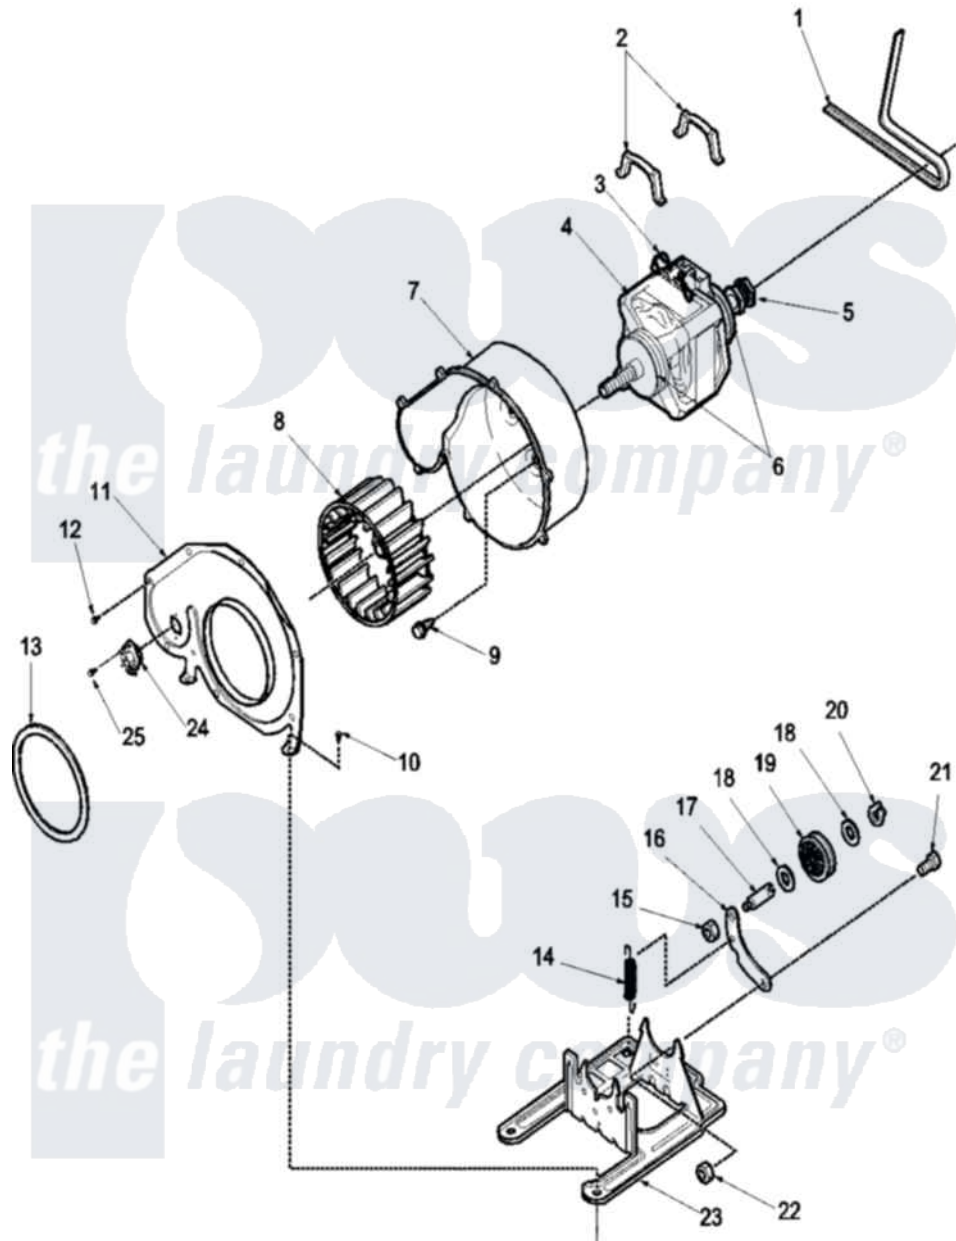

# Amana LES34AW (BOM: PLES34AW) 05 - Motor and Fan Assemblies

Amana Residential Amana LES34AW (BOM: PLES34AW) Washer Parts Parts Diagram 05 - Motor and Fan Assemblies  
 Click on the part number to view part

Item	Original Part Number	Replaced By	Status	Part Description
1	59174	<a href="#">40111201</a>		Belt, Cylinder
2	Y58047	<a href="#">660658</a>		Clamp, Motor Mounting 343481 685441
3	501218		Not Available	MOTOR SWITCH (DOES NOT INCLUDE THERMAL PROT
4	502368	<a href="#">2200376</a>		Motor
5	<a href="#">500011</a>			Pulley, Motor
6	<a href="#">590P3</a>			Motor Hub Ring Kit
7	<a href="#">56020</a>			Housing, Blower
8	56000	<a href="#">510139P</a>		Assembly Blower Fan Package
9	Y31645	<a href="#">27001200</a>		Screw
10	503661	<a href="#">27001200</a>		Screw
11	500078	<a href="#">511969P</a>		Kit Blower Housing And Cover
12	<a href="#">31260</a>			Screw, No.8 X 3/8 Ind H
13	504018	<a href="#">37001119</a>		Seal, Blower Housing
14	<a href="#">56076</a>			Spring, Idler

15	56156	<a href="#">358160</a>	Nut
16	500910	<a href="#">37001144</a>	Assembly- Idler
17	<a href="#">56461</a>		Shaft
18	<a href="#">52549</a>		Washer, 501 ID X3/4 Odx
19	<a href="#">Y54414</a>		Assembly, Wheel And Bearing
20	<a href="#">23748</a>		Ring, Retaining
21	<a href="#">500824</a>		Screw, 1/4-20 Unc Hex
22	52566	<a href="#">27001225</a>	Nut, Jam Mid Lock 1/4-20
23	<a href="#">503613</a>		Mount, Motor
24	<a href="#">Y504514</a>		Thermostat
25	Y33561	<a href="#">489464</a>	Screw
NI	500269	<a href="#">37001287</a>	Assembly, Idler Lever/Shaft/Pulley