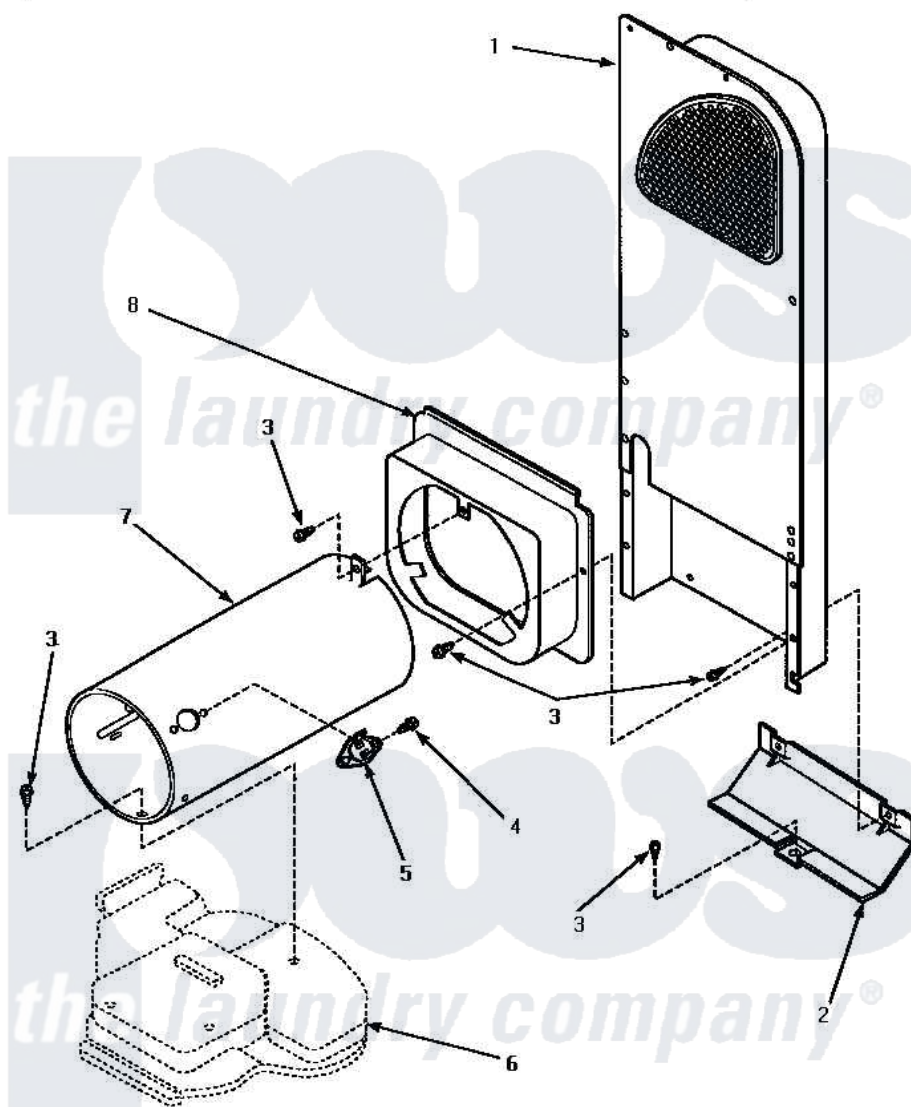

**Amana LG1009W (BOM: P1177602W W) 07 - HEATER BOX ASSY
(ORIGINAL)**

**HEATER BOX ASSEMBLY ORIGINALLY ON DRYER
(Gas Model Dryers)**

Amana [Residential Amana LG1009W \(BOM: P1177602W W\) Dryer Parts](#) Parts Diagram 07 - HEATER BOX ASSY
(ORIGINAL)

[Click on the part number to view part](#)

Item	Original Part Number	Replaced By	Status	Part Description
1	Y00000000		Not Available	SEE NOTE HEATER BOX ASSEMBLY
2	60952		Not Available	SHIELD,HEAT DUCT
3	501668	503688		Screw, 10B-16 X .34 I
4	51782		Not Available	SCREW, 6B-20X5/16
5	Y61886			Thermostat, Limit-Blk
6	Y00000000		Not Available	SEE NOTE BASE
7	61974		Not Available	BURNER HOUSING
8	500122	510101		Shroud Heat Duct