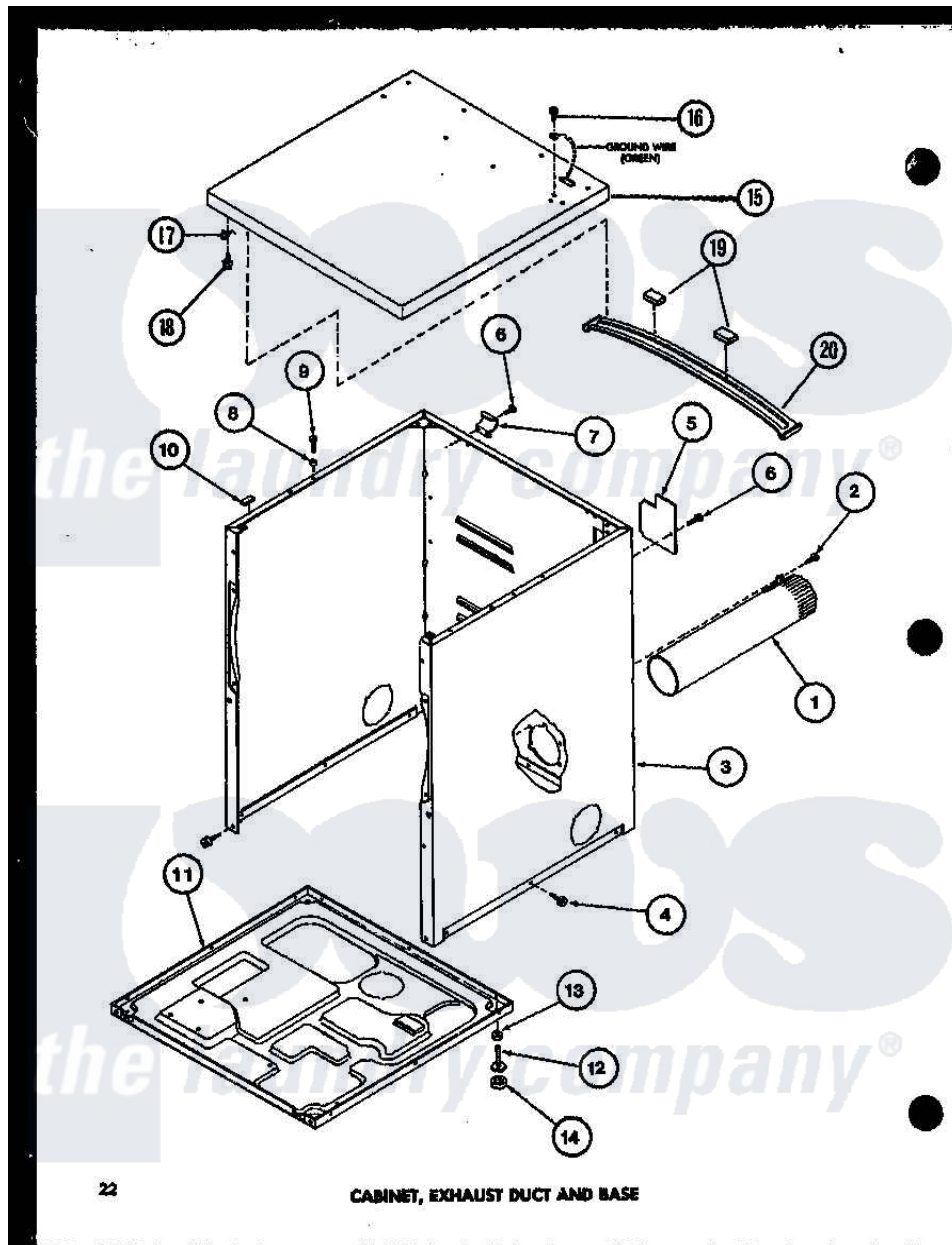

Amana LG1101 (BOM: P7762204W W) 01 - CABINET

22

CABINET, EXHAUST DUCT AND BASE

Amana Residential Amana LG1101 (BOM: P7762204W W) Dryer Parts Parts Diagram 01 - CABINET  
 Click on the part number to view part

Item	Original Part Number	Replaced By	Status	Part Description
1	R0603041		Not Available	DUCT, EXHAUST
2	R0600052		Not Available	SCREW, HEX HEAD
3	R0603068		Not Available	xxxASSY, DRYER CABINET
"	R0603067		Not Available	CABINET H GOLD
"	R0603118		Not Available	CABINET W
4	R0600028	<a href="#">27001200</a>		Screw
5	R0603040	<a href="#">60821</a>		Access Cover
6	R0600017		Not Available	SCREW
7	R0605567		Not Available	HINGE
8	R0603524	<a href="#">505187</a>		Locator, Panel
9	R0600031	<a href="#">Y014874</a>		Screw, Idler Arm And Sleeve
10	R0606519	<a href="#">Y56128</a>		Pad, Bumper
11	R0603028	<a href="#">60811</a>		Assembly, Base-Complete
12	R0600051	<a href="#">Y305086</a>		Adjustable Leg And Nut
13	R0601021	<a href="#">62739</a>		Nut, Lock
14	R0606525	<a href="#">Y314137</a>		Foot, Rubber

15	R0603111	Not Available	PANEL, TOP ASSY
"	R0603113	Not Available	CABINET TOP
"	R0603112	Not Available	CABINET TOP
16	R0600055	<a href="#">20530</a>	Screw, 10-24 x 3/8 Hex
17	R0601005	<a href="#">36020</a>	Nut-10-24
18	R0600010	Not Available	SCREW
19	R0606520	Not Available	PAD
20	R0605550	Not Available	BRACE