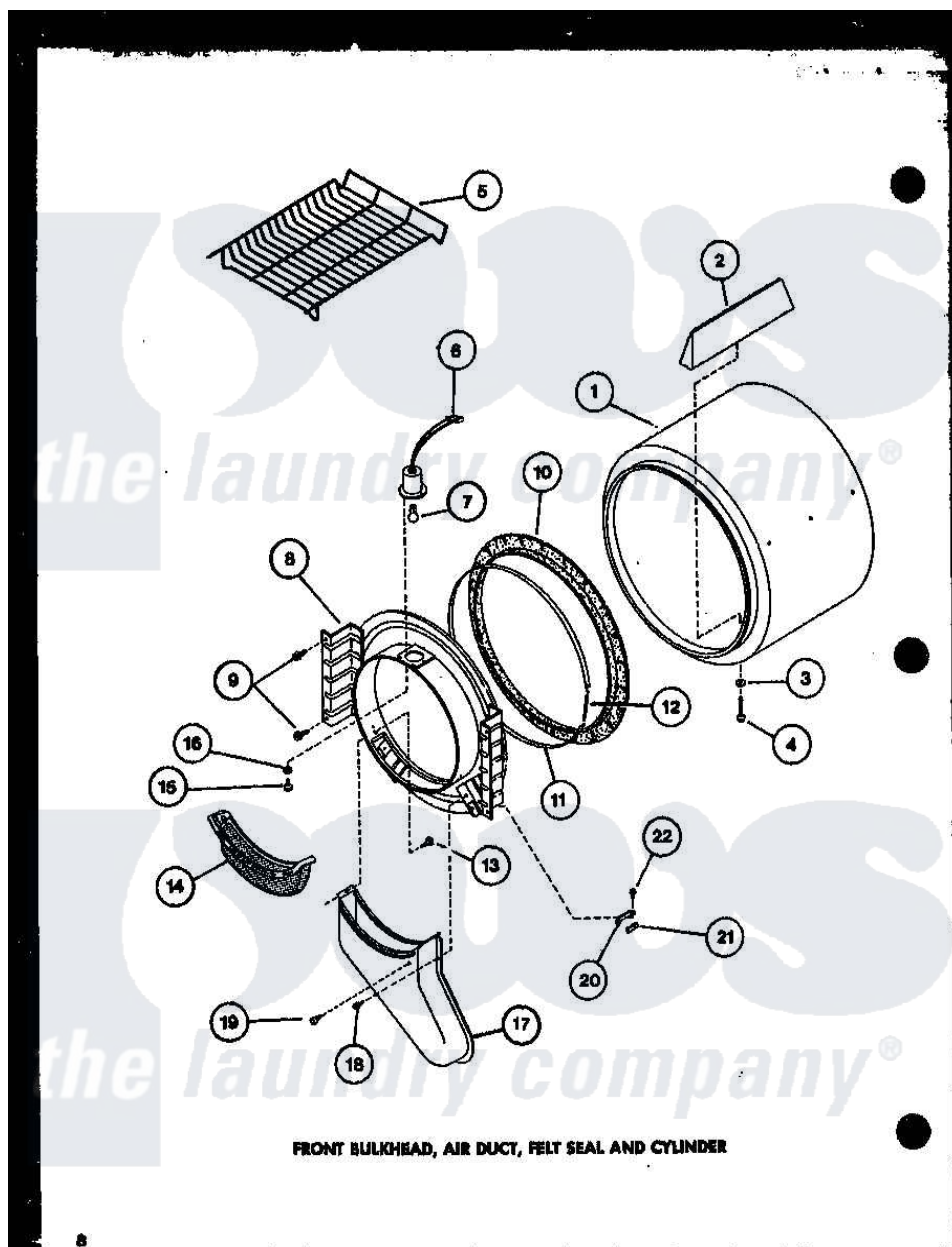

Amana LG1101 (BOM: P7762204W W) 02 - FRONT BULKHEAD

Amana Residential Amana LG1101 (BOM: P7762204W W) Dryer Parts Parts Diagram 02 - FRONT BULKHEAD
 Click on the part number to view part

| Item | Original Part Number | Replaced By | Status | Part Description |
|------|----------------------|--------------------------|---------------|----------------------------|
| 1 | R0603031 | | Not Available | ASSY,CYLINDER PACK |
| 2 | R0605553 | | Not Available | BAFFLE |
| 3 | R0600524 | M0270519 | | Washer |
| 4 | R0600038 | | Not Available | SCREW |
| 5 | R0603572 | | Not Available | RACK, DRYING |
| 8 | R0603030 | | Not Available | ASSY BULK HEAD |
| 9 | R0600017 | | Not Available | SCREW |
| 10 | R0604508 | 56088 | | Assembly, Seal |
| 11 | R0605555 | | Not Available | STRAP, SEAL |
| 12 | R0605554 | 52310 | | Spring |
| 13 | R0600036 | 489464 | | Screw |
| 14 | R0603530 | 61376P | | Filter, Lint-White W/Inst. |
| 15 | R0600047 | | Not Available | SCREW |
| 16 | R0600525 | | Not Available | LOCKWASHER |
| 17 | R0603531 | | Not Available | AIR DUCT |
| 18 | R0600039 | 489464 | | Screw |

| | | | |
|----|----------|------------------------|-------------------------|
| 19 | R0606523 | Not Available | BUMPER |
| 20 | R0605556 | 61448 | Glide, Cylinder-Rulon F |
| 21 | R0604507 | 510189 | Pad Felt |
| 22 | R0600033 | 489464 | Screw |