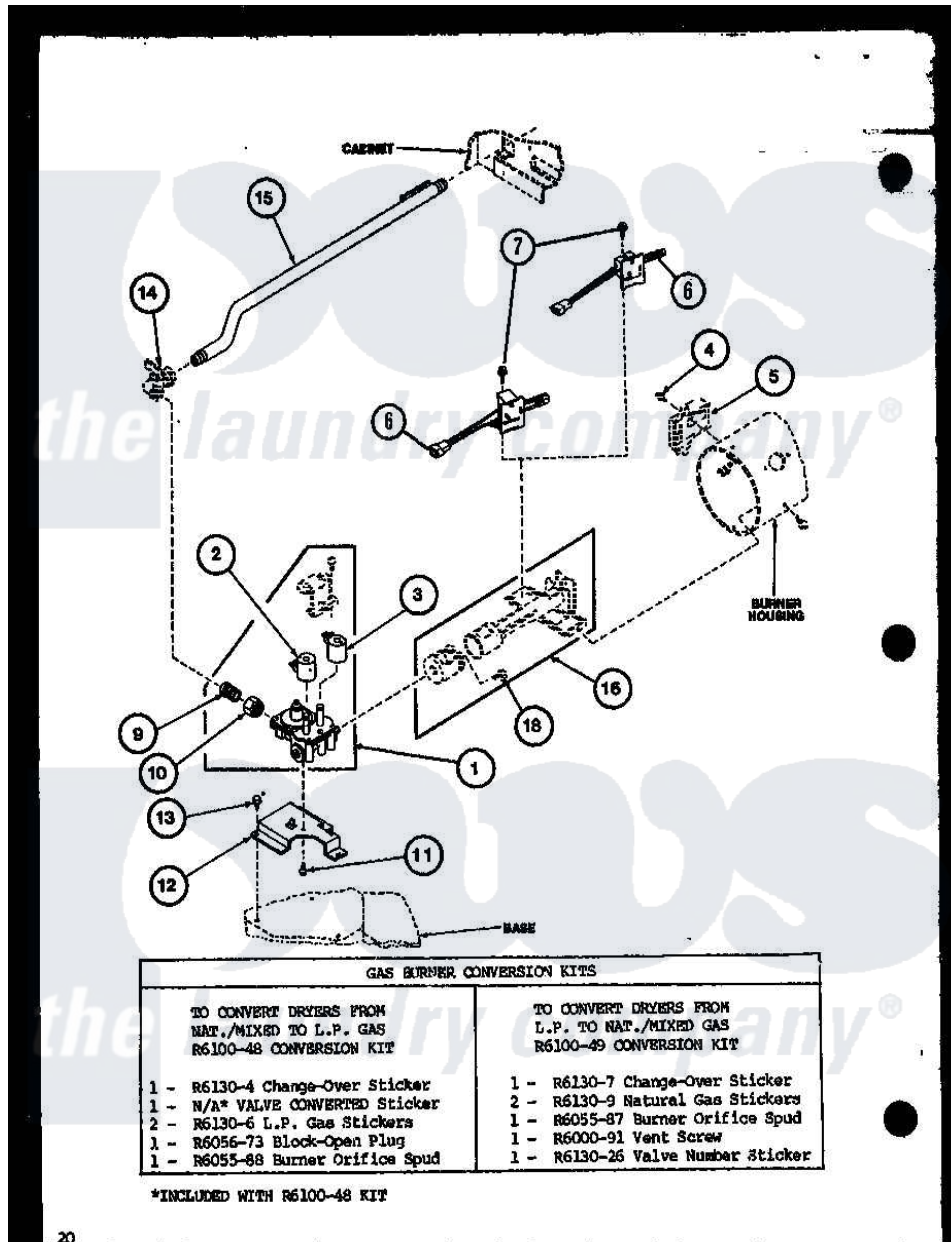

Amana LG1101 (BOM: P7762204W W) 03 - GAS BURNER CONVERSION KITS

Amana Residential Amana LG1101 (BOM: P7762204W W) Dryer Parts Parts Diagram 03 - GAS BURNER CONVERSION KITS

Click on the part number to view part

Item	Original Part Number	Replaced By	Status	Part Description
1	R0606002	<a href="#">58804</a>		Assembly, Valve-Gas-Single-
2	R0610003	<a href="#">306106</a>		Coil, Holding And Booster--W
3	R0610050	<a href="#">694540</a>		Coil, 60 Hz
4	R0600033	<a href="#">489464</a>		Screw
5	R0611503	<a href="#">338906</a>		Radiant, Sensor
6	R0610056	<a href="#">37001308</a>		Ignitor
7	R0600047		Not Available	SCREW
9	R0606526		Not Available	NIPPLE
10	R0601034	<a href="#">40016301</a>		Nut, Lock
11	R0600045	<a href="#">3370225</a>		Screw
12	R0605566		Not Available	MTG BRKT
13	R0600014	<a href="#">27001200</a>		Screw
14	R0606004	<a href="#">510205</a>		Valve-Elbo
15	R0610051	<a href="#">58911</a>		Assembly, Lead-In Pipe
16	R0610023	<a href="#">37001304</a>		Burner Ign